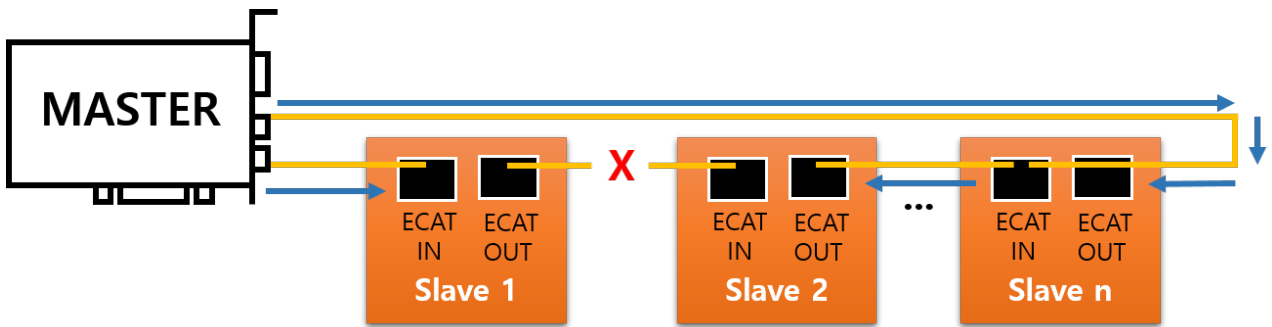

- () 1 1
..... 1

- () 1

x Master Device

가

가

From:

<http://comizoa.com/info/> - -

Permanent link:

http://comizoa.com/info/doku.php?id=platform:ethercat:1_setup:05_topology:30_ring&rev=1608094256

Last update: 2024/07/08 18:22