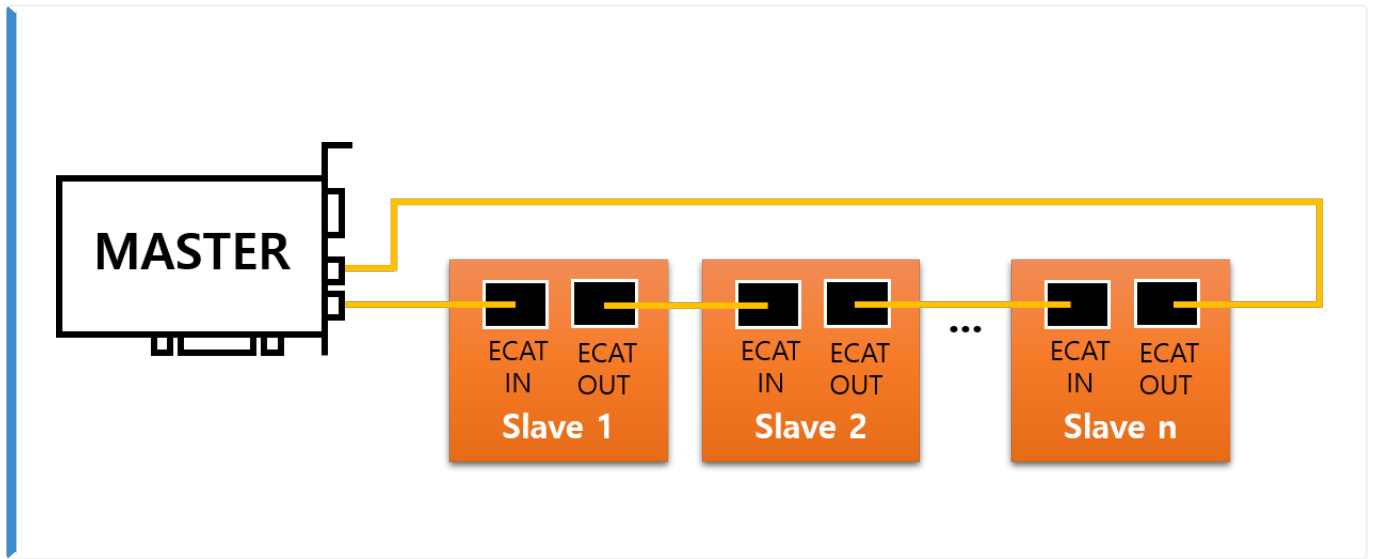

- () 1 1
..... 1

- () 1

x Master Device

가

가

From:

<http://comizoa.com/info/> - -

Permanent link:

http://comizoa.com/info/doku.php?id=platform:ethercat:1_setup:05_topology:30_ring&rev=1608094256

Last update: 2024/07/08 18:22