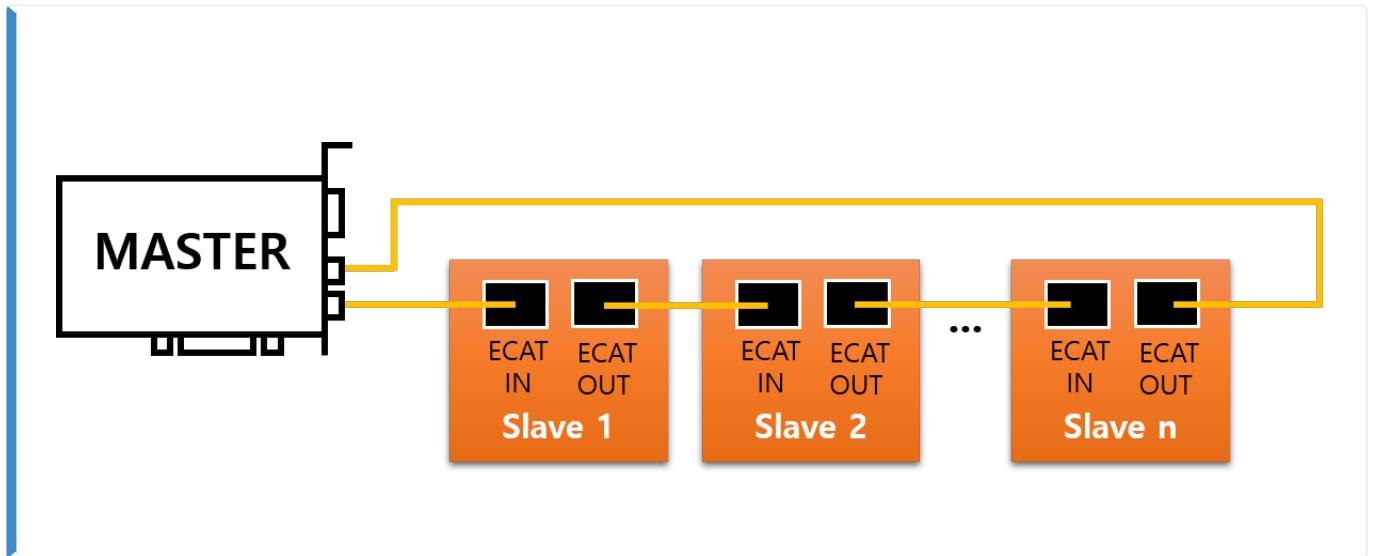

() 1 1
..... 1

() 1

x Master Device

가

가

From:

<http://comizoa.com/info/> --

Permanent link:

http://comizoa.com/info/doku.php?id=platform:ethercat:1_setup:05_topology:30_ring&rev=1608095313

Last update: 2024/07/08 18:22