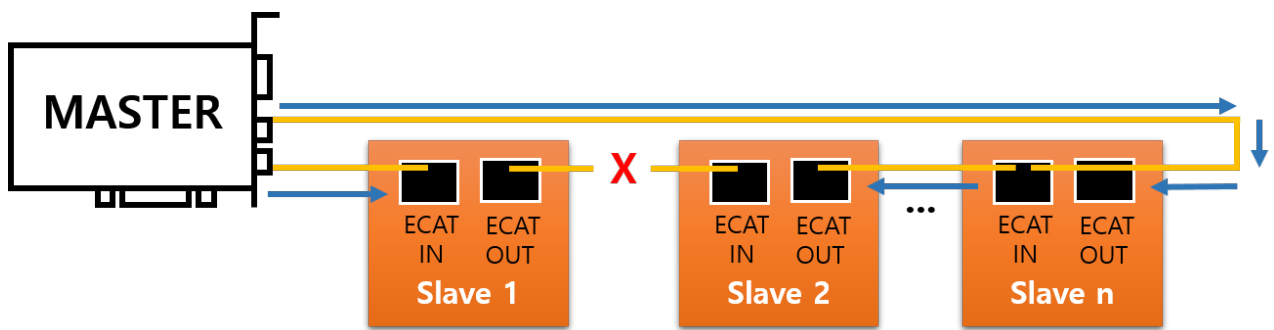

() 1 1
..... 1

() 1

x Master Device

가

가

From:

<http://comizoa.com/info/> --

Permanent link:

http://comizoa.com/info/doku.php?id=platform:ethercat:1_setup:05_topology:30_ring&rev=1608095313

Last update: 2024/07/08 18:22