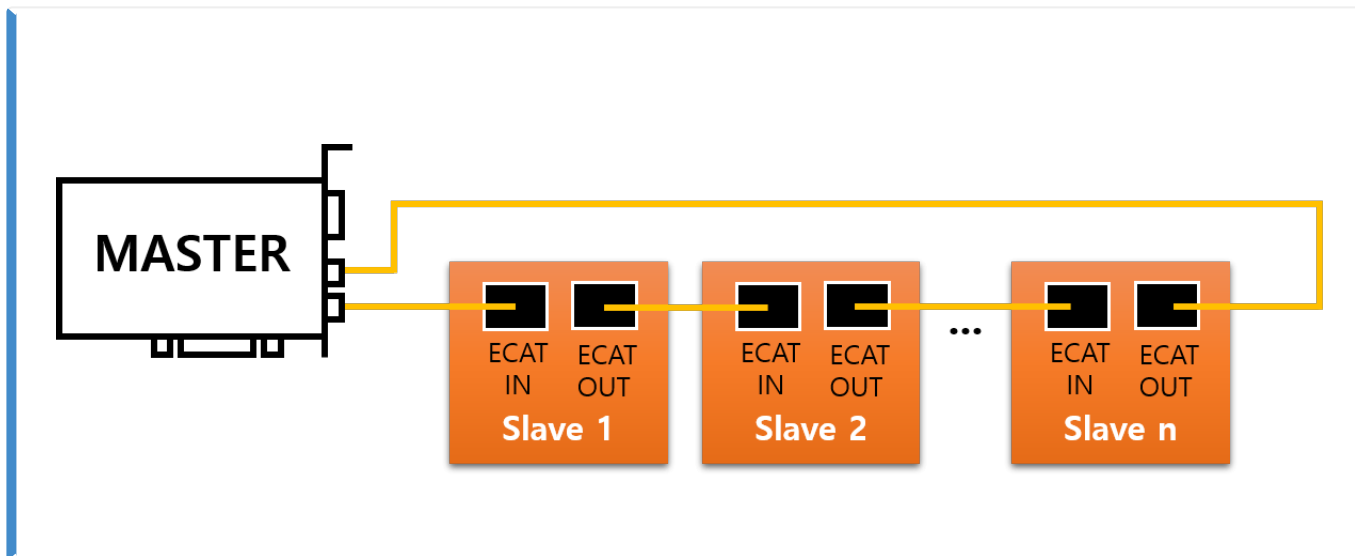

() 1
..... 1

()

x Master Device

가

가

From:

<http://comizoa.com/info/> - -

Permanent link:

http://comizoa.com/info/doku.php?id=platform:ethercat:1_setup:05_topology:30_ring&rev=1608095703

Last update: 2024/07/08 18:22