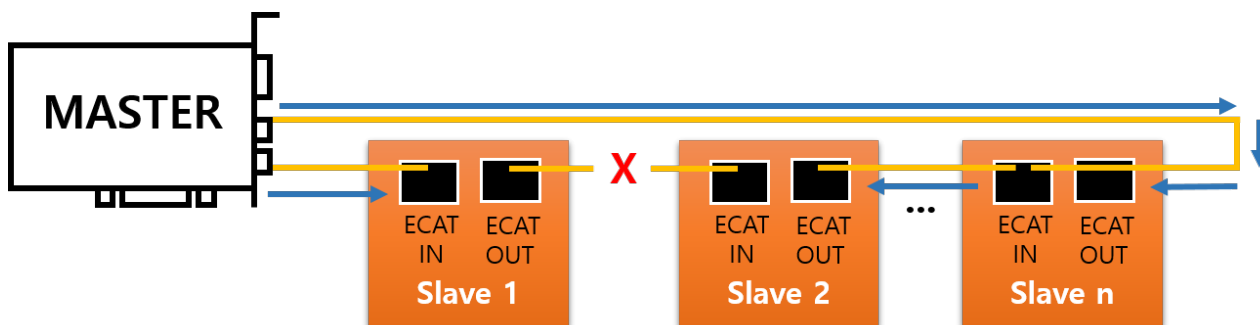

() 1
..... 1

()

x Master Device

가

가

From:

<http://comizoa.com/info/> - -

Permanent link:

http://comizoa.com/info/doku.php?id=platform:ethercat:1_setup:05_topology:30_ring&rev=1608095703

Last update: 2024/07/08 18:22