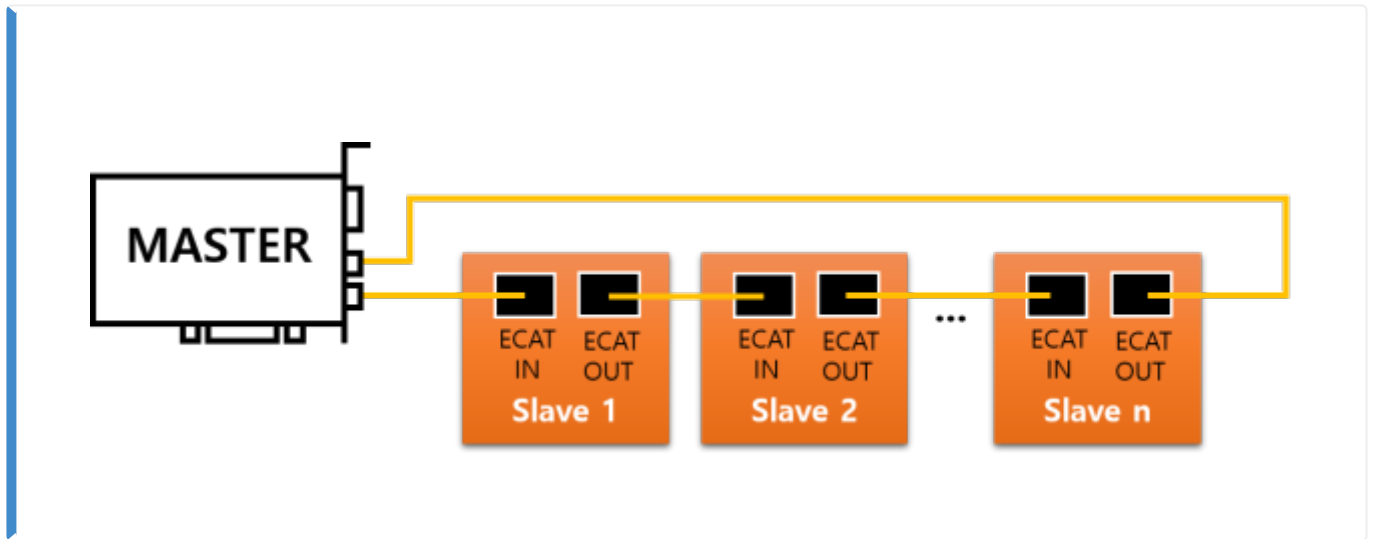

() 1
..... 1

()

x Master Device

가

가

From:

<http://comizoa.com/info/> - -

Permanent link:

http://comizoa.com/info/doku.php?id=platform:ethernet:1_setup:05_topology:30_ring&rev=1608096798

Last update: 2024/07/08 18:22