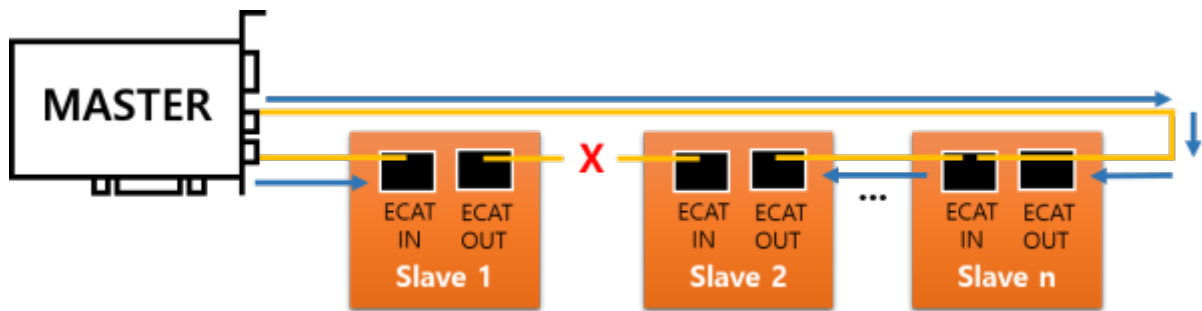

() 1
..... 1

()

x Master Device

가

가

From:

<http://comizoa.com/info/> - -

Permanent link:

http://comizoa.com/info/doku.php?id=platform:ethernet:1_setup:05_topology:30_ring&rev=1608096798

Last update: 2024/07/08 18:22