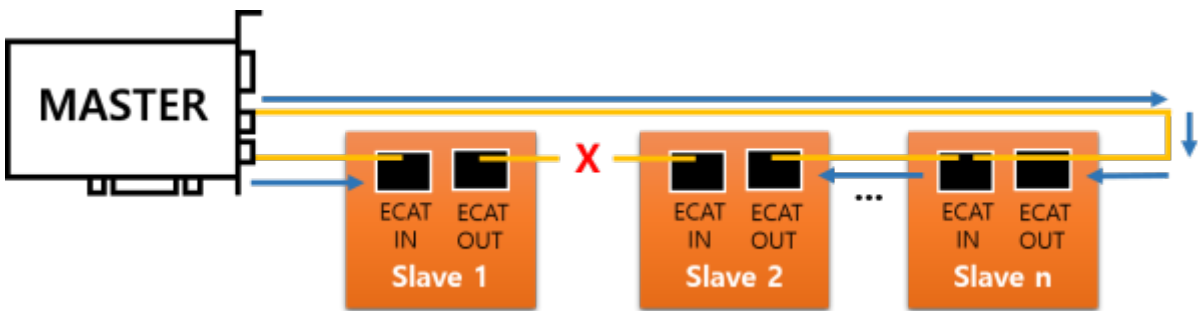

( ) ..... 1  
..... 1

( )

x Master Device

가

가

x Disconnect

, Master Data가

From: <http://comizoa.com/info/> - -

Permanent link: [http://comizoa.com/info/doku.php?id=platform:ethercat:1\\_setup:05\\_topology:30\\_ring&rev=1608096963](http://comizoa.com/info/doku.php?id=platform:ethercat:1_setup:05_topology:30_ring&rev=1608096963)