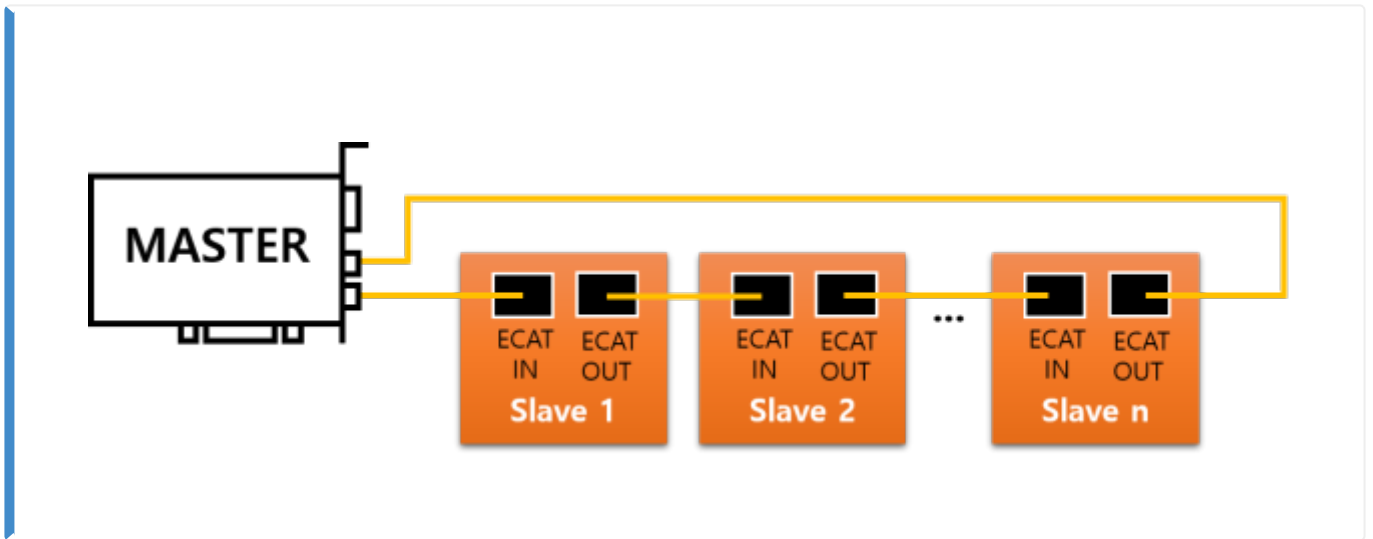

( ) ..... 1  
..... 1

( )

x Master Device

가

가

x Disconnect

, Master Data가

From: <http://comizoa.com/info/> - -

Permanent link: [http://comizoa.com/info/doku.php?id=platform:ethercat:1\\_setup:05\\_topology:30\\_ring&rev=1608096963](http://comizoa.com/info/doku.php?id=platform:ethercat:1_setup:05_topology:30_ring&rev=1608096963)