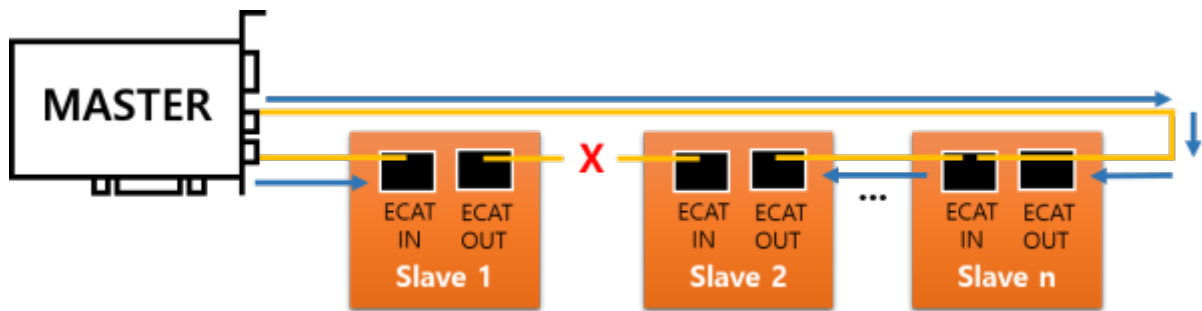

( ) ..... 1  
..... 1

( )

x Master Device

가

가

x Disconnect

, Master Data가

From: <http://comizoa.com/info/> - -

Permanent link: [http://comizoa.com/info/doku.php?id=platform:ethercat:1\\_setup:05\\_topology:30\\_ring&rev=1616052757](http://comizoa.com/info/doku.php?id=platform:ethercat:1_setup:05_topology:30_ring&rev=1616052757)