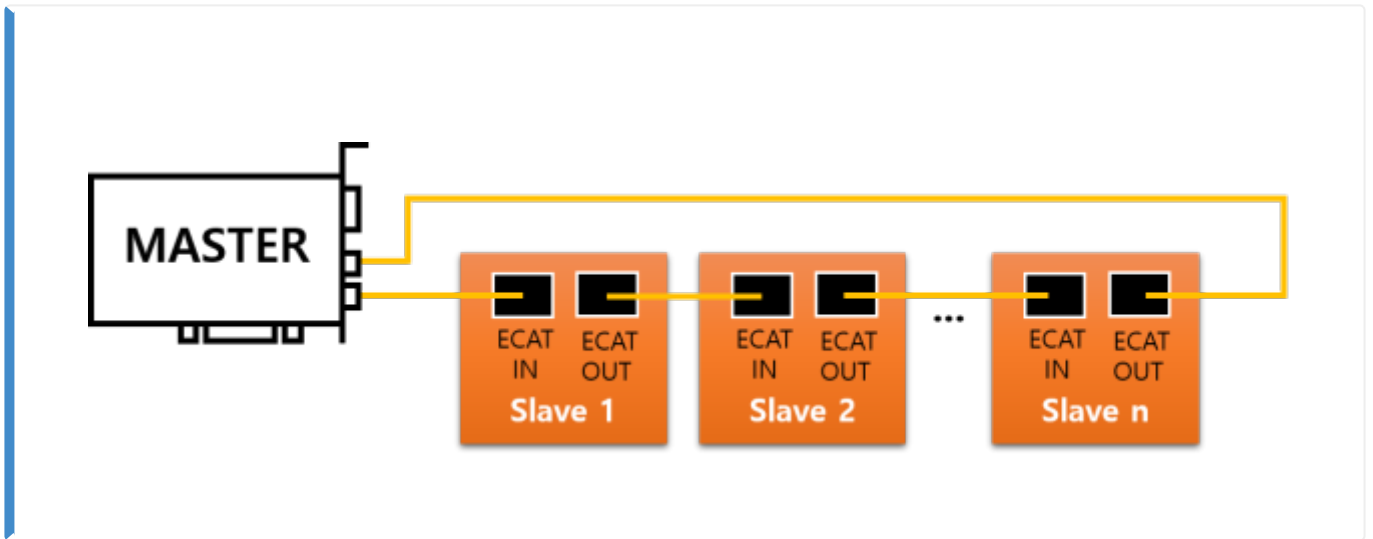

( ) ..... 1  
..... 1

( )

x Master Device

가

가

x Disconnect

, Master Data가

From: <http://comizoa.com/info/> - -

Permanent link: [http://comizoa.com/info/doku.php?id=platform:ethercat:1\\_setup:05\\_topology:30\\_ring&rev=1616052757](http://comizoa.com/info/doku.php?id=platform:ethercat:1_setup:05_topology:30_ring&rev=1616052757)