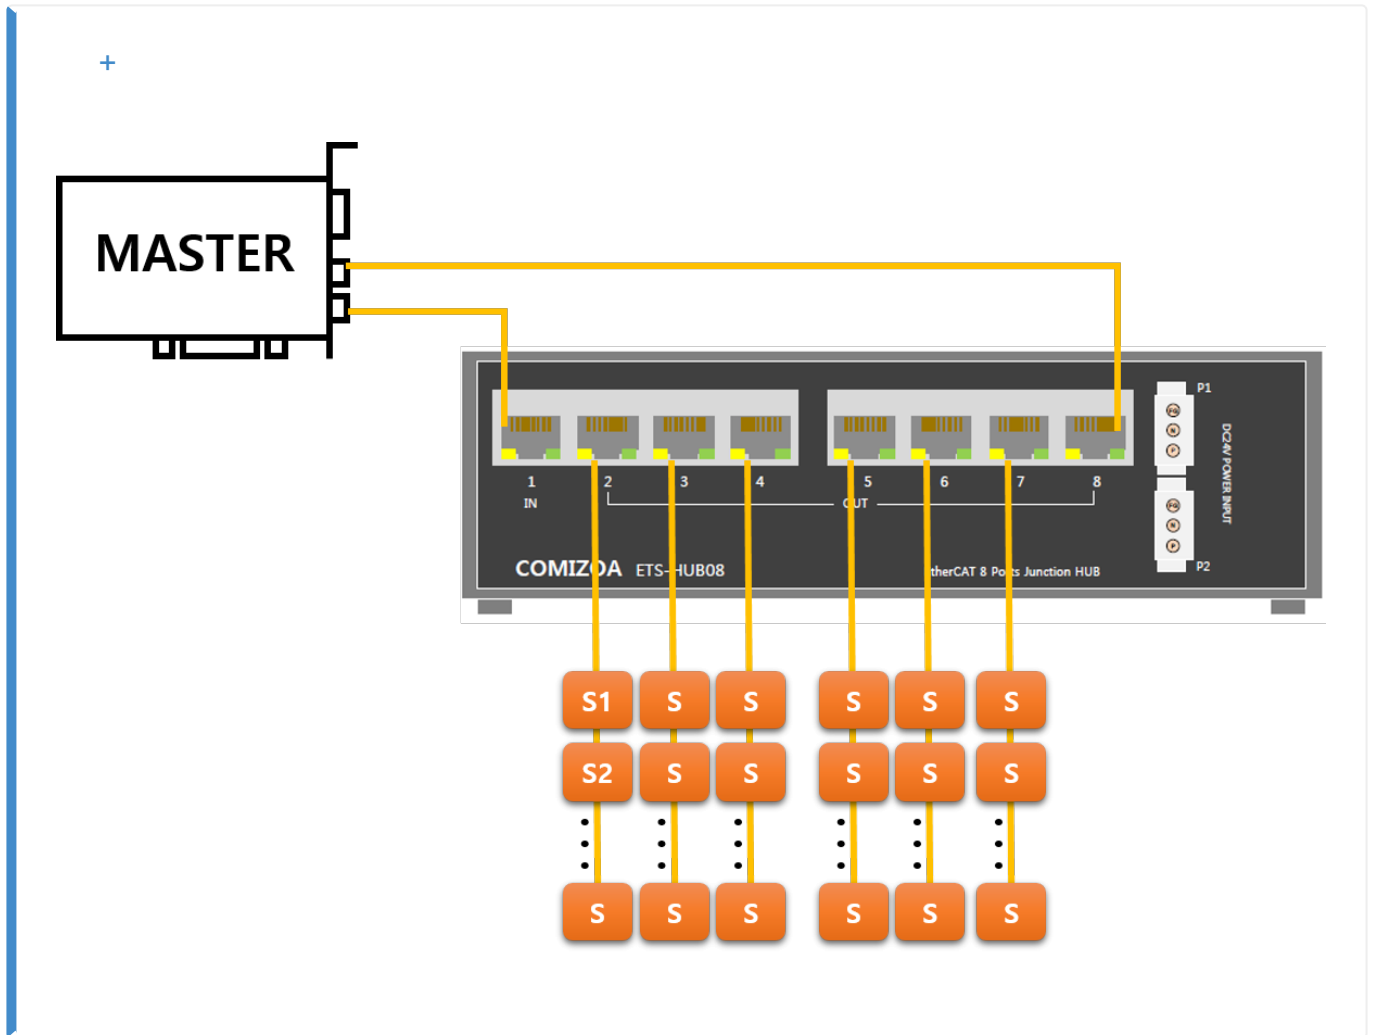

( ) + ..... 1  
+ ..... 1

( ) +

x Master Device

- Ring Topology Hub 가
- Hub Tree 가

- 1), 2)
- 3)

, S1 ~ Sn Disconnect .

From:  
<http://comizoa.com/info/> - -

Permanent link:  
[http://comizoa.com/info/doku.php?id=platform:ethercat:1\\_setup:05\\_topology:40\\_ringtree&rev=1608095716](http://comizoa.com/info/doku.php?id=platform:ethercat:1_setup:05_topology:40_ringtree&rev=1608095716)