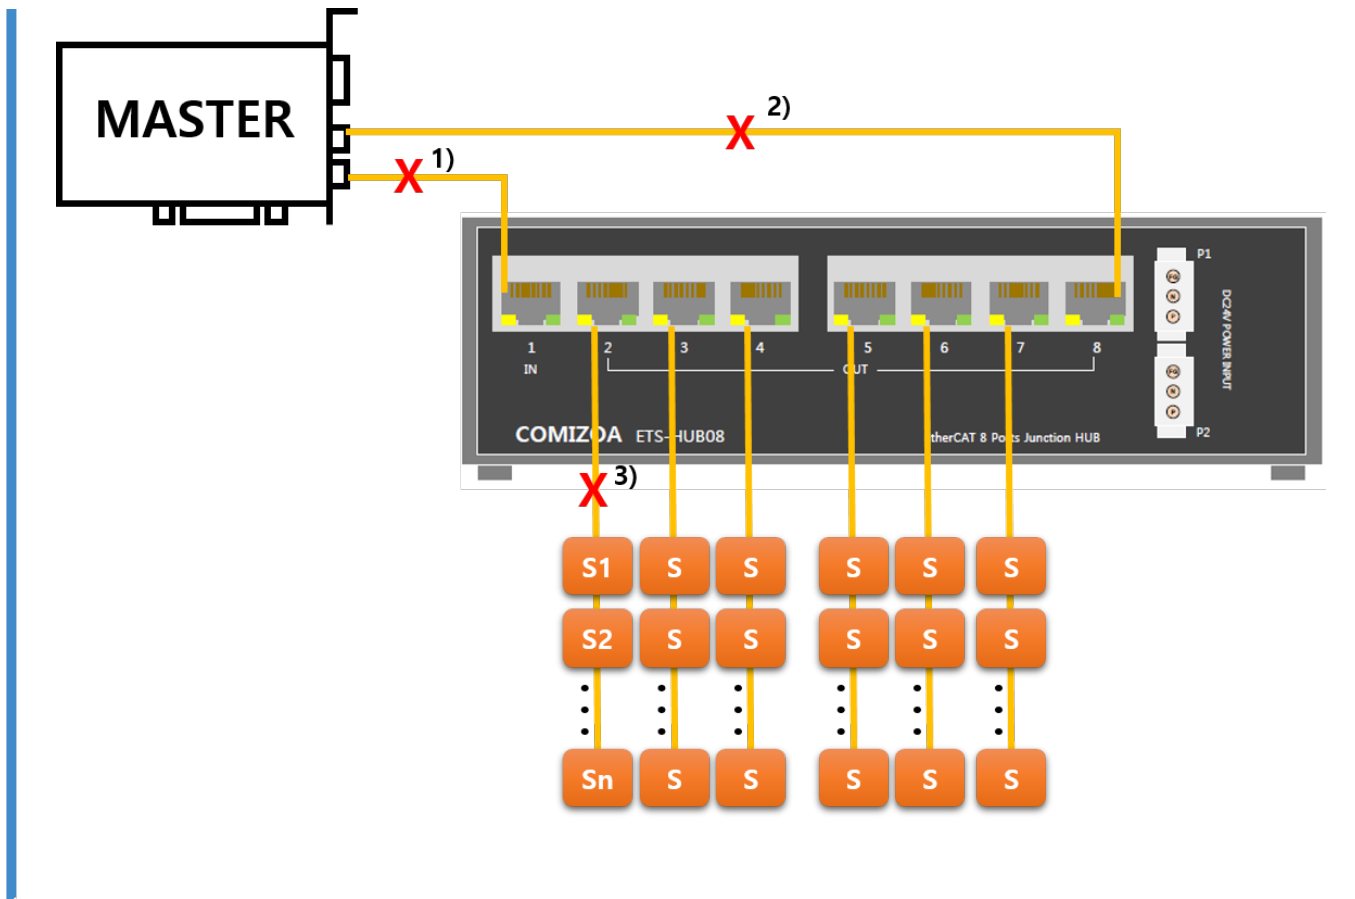

( ) + ..... 1  
+ ..... 1

( ) +

x Master Device

- Ring Topology Hub 가
- Hub Tree 가

- 1), 2)
- 3)

, S1 ~ Sn Disconnect .

From:  
<http://comizoa.com/info/> - -

Permanent link:  
[http://comizoa.com/info/doku.php?id=platform:ethercat:1\\_setup:05\\_topology:40\\_ringtree&rev=1608095716](http://comizoa.com/info/doku.php?id=platform:ethercat:1_setup:05_topology:40_ringtree&rev=1608095716)