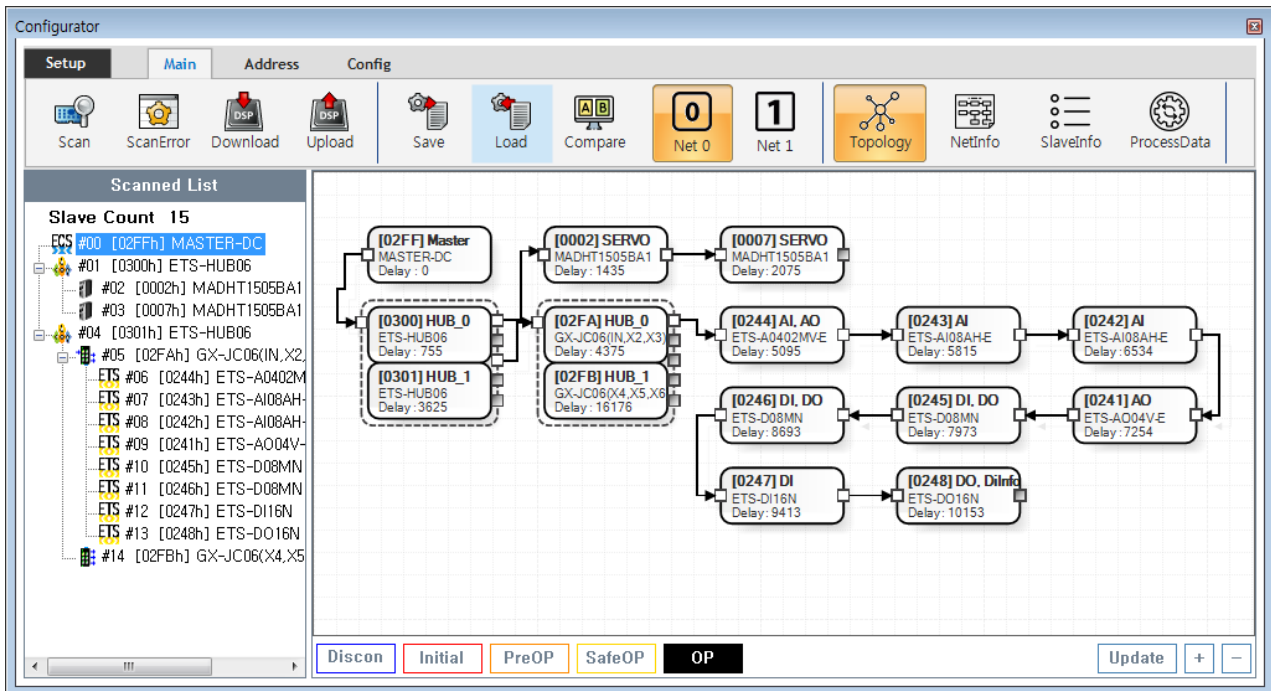

Configurator 1

Configurator

× Configurator

Configurator

- Slave
- Slave Topology Map
- Slave Address, SyncMode
- Slave InPDO Map, OutPDO Map
- Master

From:
<http://comizoa.com/info/> - -

Permanent link:
http://comizoa.com/info/doku.php?id=platform:ethercat:1_setup:10_config:10_configurator&rev=1586152718