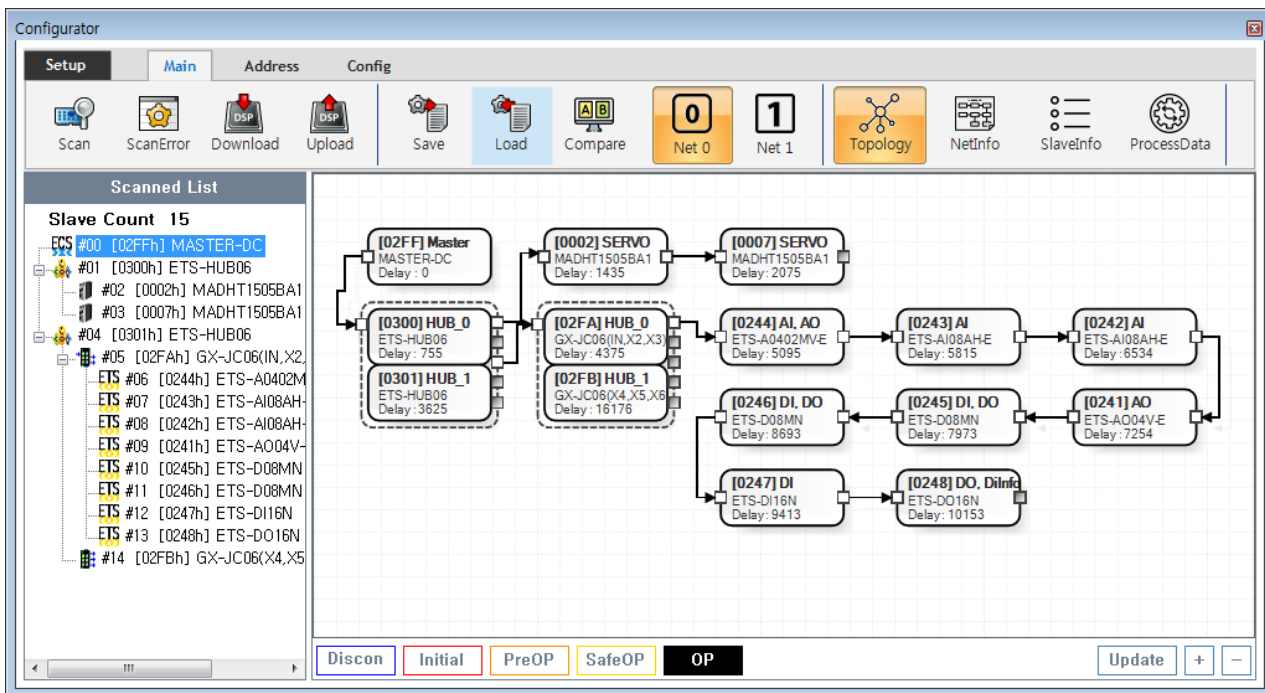

Configurator

× Configurator

Configurator

- Slave
- Slave Topology Map
- Slave Address, SyncMode
- Slave InPDO Map, OutPDO Map
- Master

From:
<http://comizoa.com/info/> - -

Permanent link:
<http://comizoa.com/info/doku.php?id=platform:ethercat:1_setup:10_config:10_configurator&rev=1586152718>

Last update: **2024/07/08 18:22**