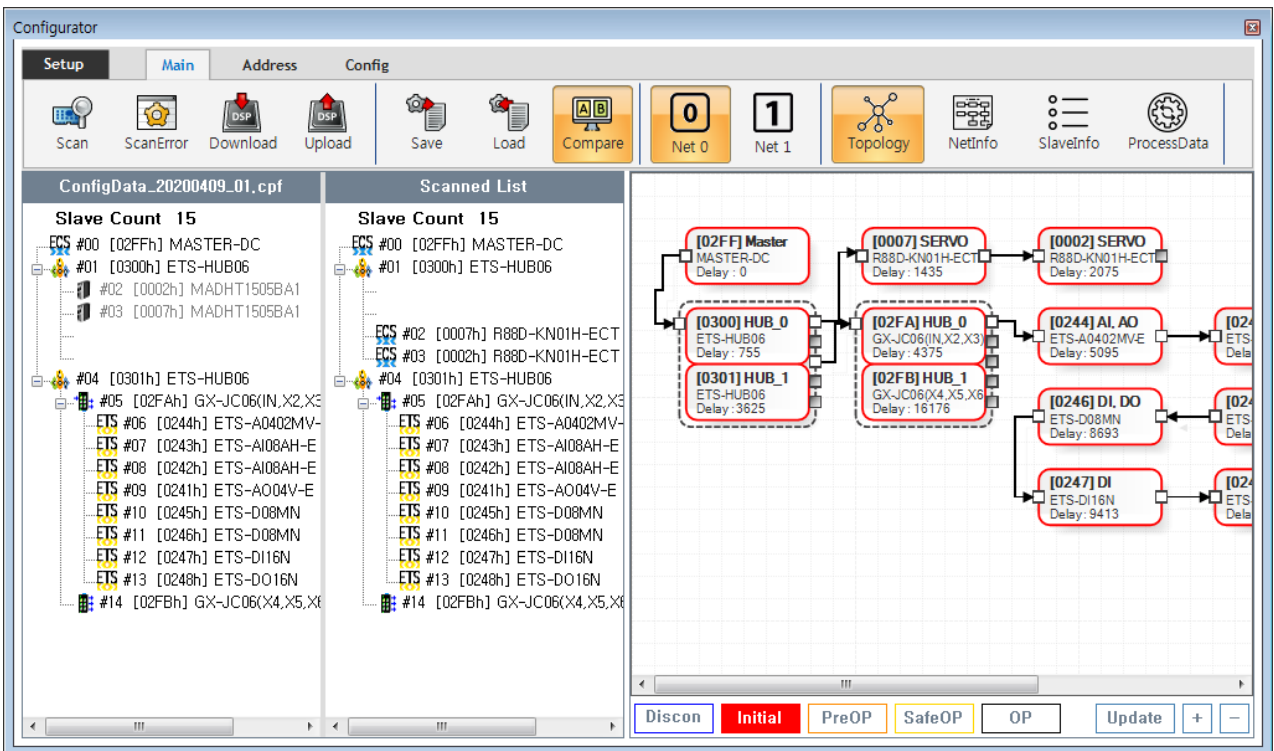

Load

- Project File Configuration
 - Configurator "ConfigData.cpf"

Compare

- Configuration Project File Configuration

• Compare Project file

ConfigData_20200409_01.cpf	Scanned List
Slave Count 15	Slave Count 15
ECS #00 [02FFh] MASTER-DC	ECS #00 [02FFh] MASTER-DC
#01 [0300h] ETS-HUB06	#01 [0300h] ETS-HUB06
#02 [0002h] MADHT1505BA1	ECS #02 [0007h] R88D-KN01H-ECT
#03 [0007h] MADHT1505BA1	ECS #03 [0002h] R88D-KN01H-ECT
#04 [0301h] ETS-HUB06	#04 [0301h] ETS-HUB06
#05 [02FAh] GX-JC06(IN,X2,X3)	#05 [02FAh] GX-JC06(IN,X2,X3)
ETS #06 [0244h] ETS-A0402MV-	ETS #06 [0244h] ETS-A0402MV-
ETS #07 [0243h] ETS-AI08AH-E	ETS #07 [0243h] ETS-AI08AH-E
ETS #08 [0242h] ETS-AI08AH-E	ETS #08 [0242h] ETS-AI08AH-E
ETS #09 [0241h] ETS-AO04V-E	ETS #09 [0241h] ETS-AO04V-E
ETS #10 [0245h] ETS-D08MN	ETS #10 [0245h] ETS-D08MN
ETS #11 [0246h] ETS-D08MN	ETS #11 [0246h] ETS-D08MN
ETS #12 [0247h] ETS-DI16N	ETS #12 [0247h] ETS-DI16N
ETS #13 [0248h] ETS-DO16N	ETS #13 [0248h] ETS-DO16N
#14 [02FBh] GX-JC06(X4,X5,X6)	#14 [02FBh] GX-JC06(X4,X5,X6)

- MADHT1505BA1 가 R88D-KN01H-ECT
 -
 - 가

From:
<http://comizoa.com/info/> - -

Permanent link:
http://comizoa.com/info/doku.php?id=platform:ethercat:1_setup:10_config:20_desc:00_project&rev=1586857706

Last update: 2024/07/08 18:22