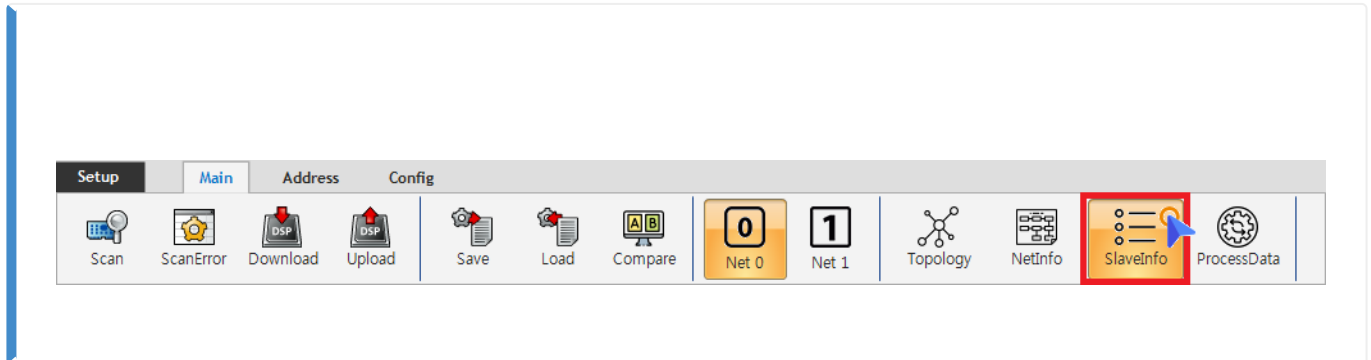

Slave Info 1
..... 1
..... 1
Address : 2
Property 3
FMMU / SM 4

Slave Info

× Configurator Slave Information Tab
Address, SyncMode, DeviceType

- SlaveInfo

- ESI Slave
- Address
- SyncMode

Property **FMMU / SM**