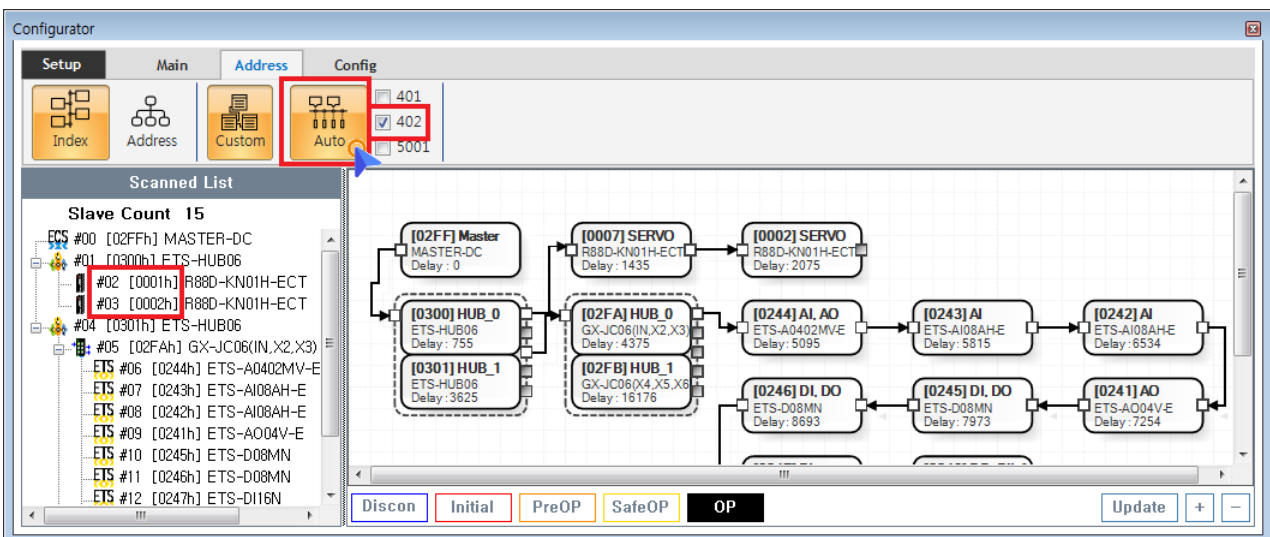

Addressing 1
Index 1
Address 2
Custom 2
Auto 4

Addressing

x Slave Mapping

- Index : Mapping
- Address : Mapping
- Custom : User Define Mapping
- Auto : Device Type

- Index 가
- IO ,

• Custom Main IoMap

• Module Drag Map

- Drop Map Channel

- Channel Map

Auto

- Check DeviceType¹⁾
 - 1 , DeviceID Switch
- Station Alias Selection

1)

401 MocoController가 IO, 402 Driver, 5001

From:

<http://comizoa.com/info/> - -