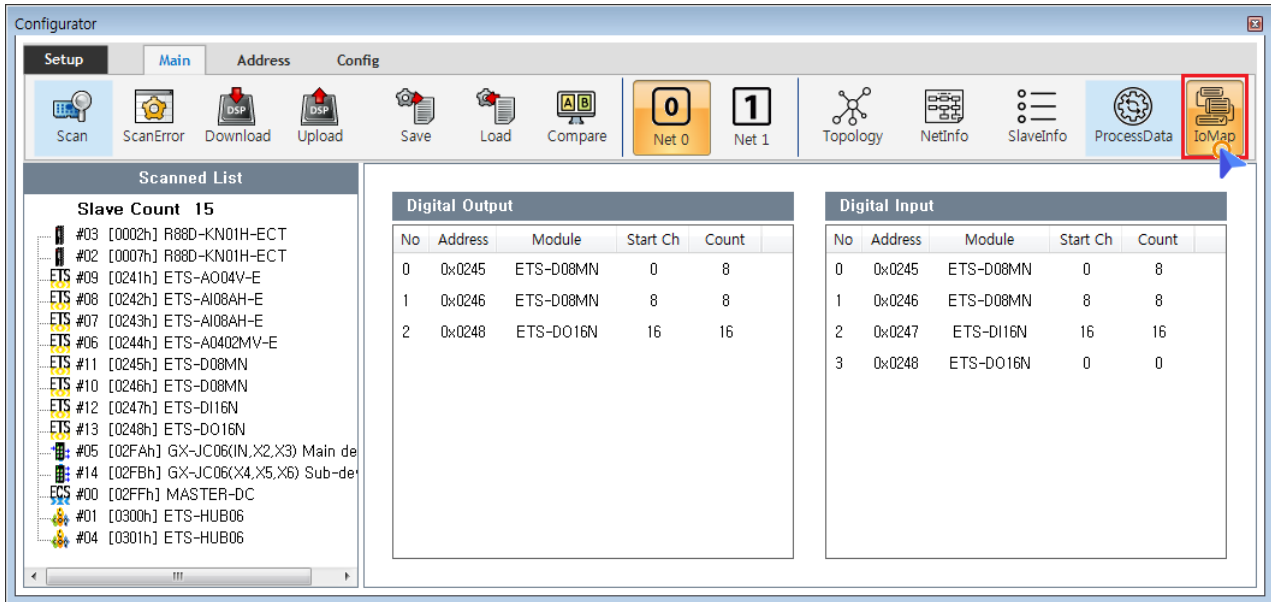

Addressing 1
Index 1
Address 2
Custom 2
Auto 4

Addressing

x Slave Mapping

- Index : Mapping
- Address : Mapping
- Custom : User Define Mapping
- Auto : Device Type

- Index 가
- IO ,

• Custom Main IoMap

• Module Drag Map

- Drop Map Channel

- Channel Map

Auto

- Check DeviceType¹⁾
 - 1 , DeviceID Switch
- Station Alias Selection

1)

401 MocoController가 IO, 402 Driver, 5001

From:

<http://comizoa.com/info/> - -