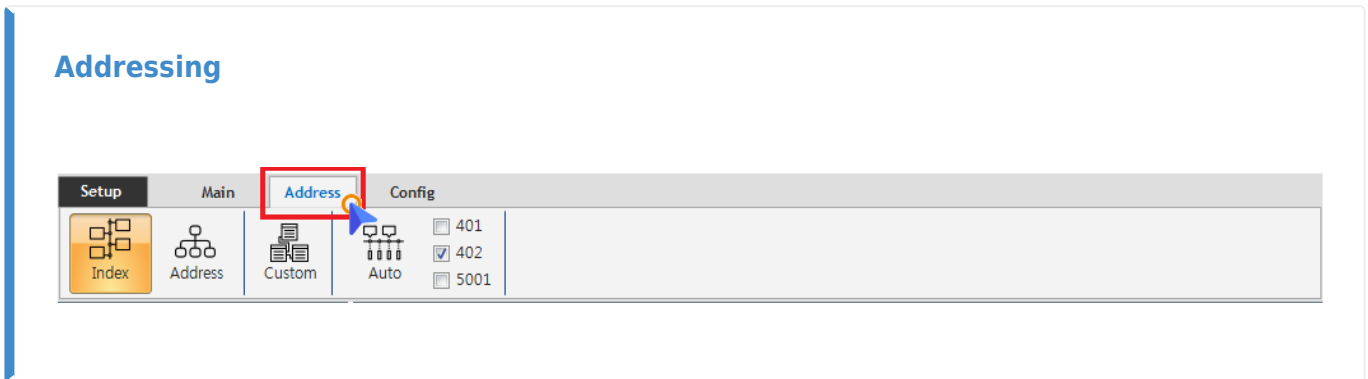

Addressing 1
Index 1
Address 2
Custom 2
Auto 4

Addressing

x Slave Mapping

- Index : Mapping
- Address : Mapping
- Custom : User Define Mapping
- Auto : Device Type

- Index 가
- IO ,

• Custom Main IoMap

• Module Drag Map