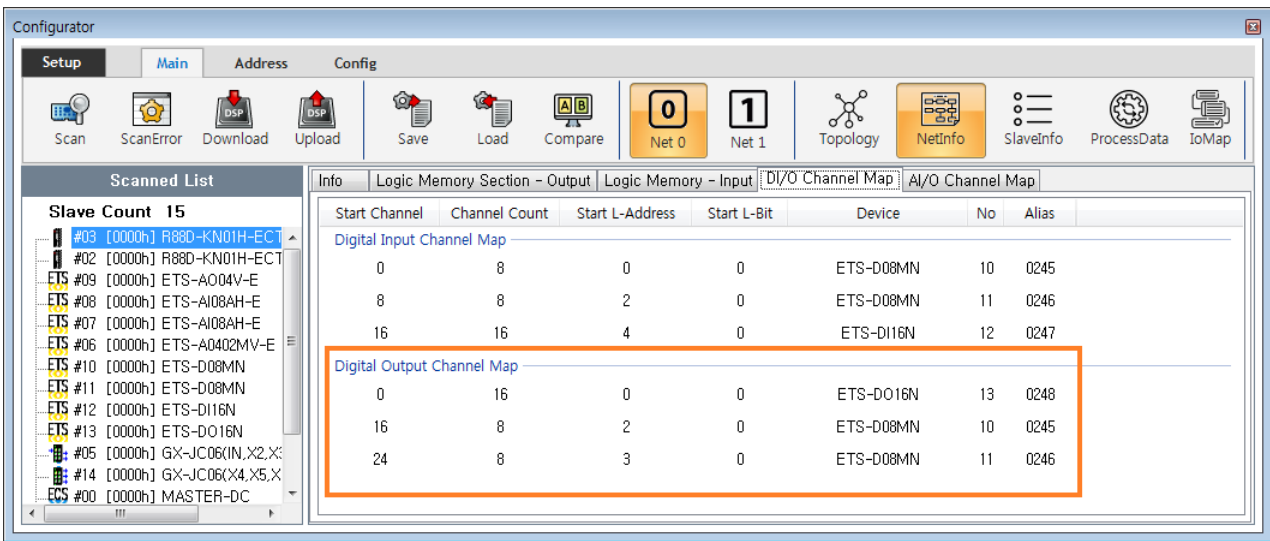

Addressing 1
Index 1
Address 2
Custom 2
Auto 4

Addressing

x Slave Mapping

- Index : Mapping
- Address : Mapping
- Custom : User Define Mapping
- Auto : Device Type

- Index 가
- IO ,

• Custom Main IoMap

• Module Drag Map

- Drop Map Channel

- Channel Map

Auto

- Check DeviceType¹⁾
 - 1 , DeviceID Switch
- Station Alias Selection

1)

401 MocoController가 IO, 402 Driver, 5001

From:

<http://comizoa.com/info/> - -