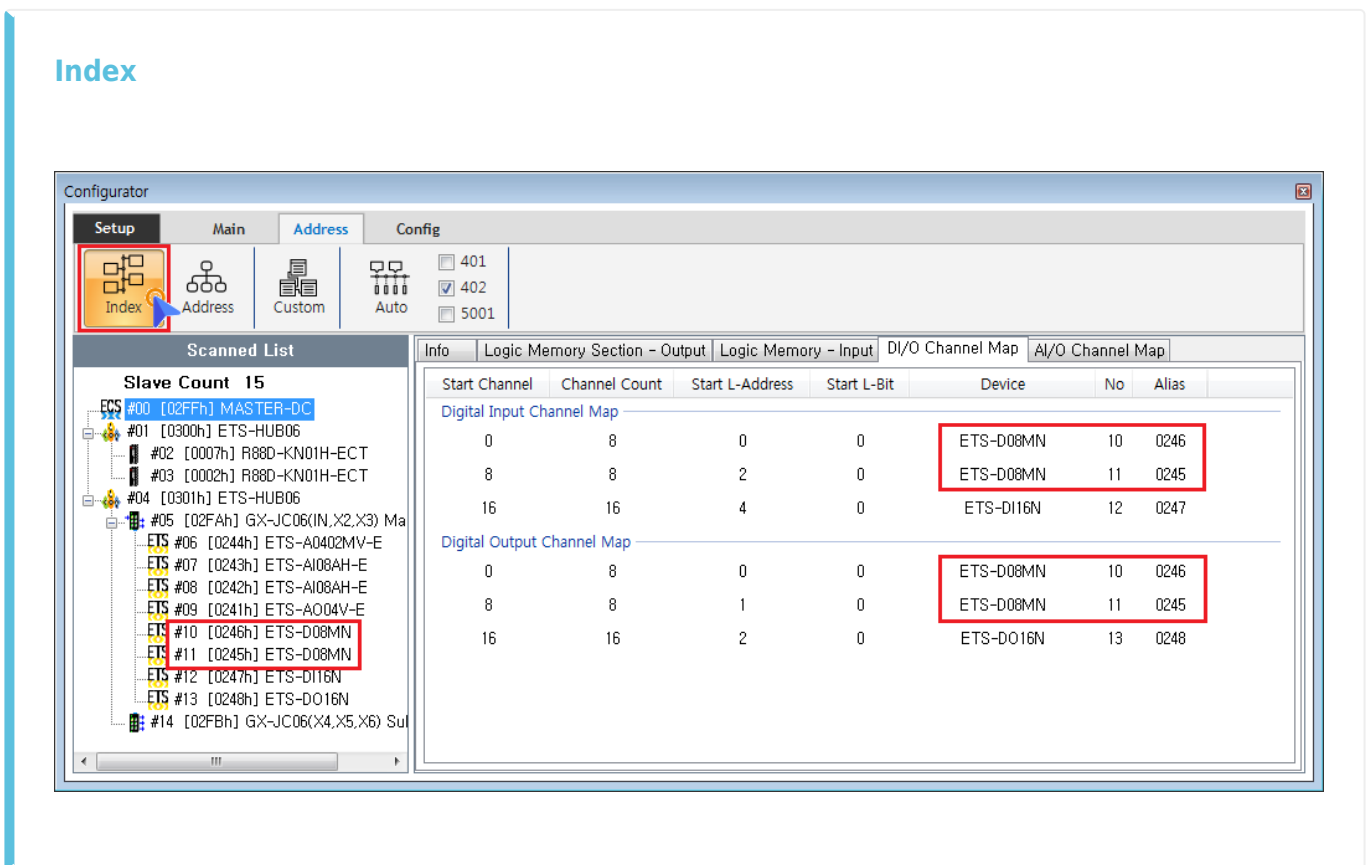

Addressing 1
Index 1
Address 2
Custom 2
Auto 4

Addressing

x Slave Mapping

- Index : Mapping
- Address : Mapping
- Custom : User Define Mapping
- Auto : Device Type

- Index 가
- IO ,

• Custom Main IoMap

• Module Drag Map

- Drop Map Channel

- Channel Map

Auto

- Check DeviceType¹⁾
 - 1 , DeviceID Switch
- Station Alias Selection

1)

401 MocoController가 IO, 402 Driver, 5001

From:

<http://comizoa.com/info/> - -