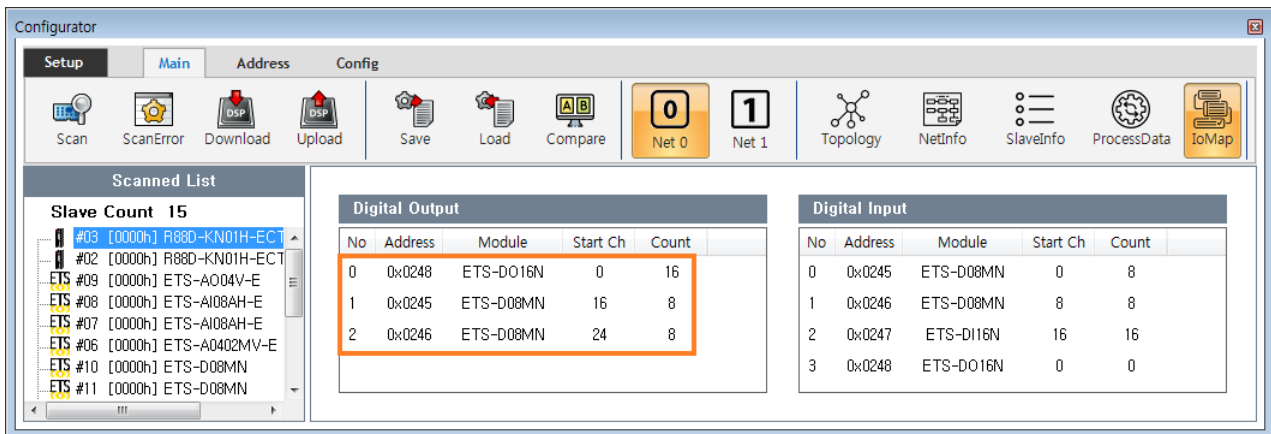

Addressing 1
Index 1
Address 2
Custom 2
Auto 4

Addressing

x Slave Mapping

- Index : Mapping
- Address : Mapping
- Custom : User Define Mapping
- Auto : Device Type

- Index 가
- IO ,

• Custom Main IoMap

• Module Drag Map

- Drop Map Channel

- Channel Map

Auto

- Check DeviceType¹⁾
 - 1 , DeviceID Switch
- Station Alias Selection

1)

401 MocoController가 IO, 402 Driver, 5001

From:

<http://comizoa.com/info/> - -