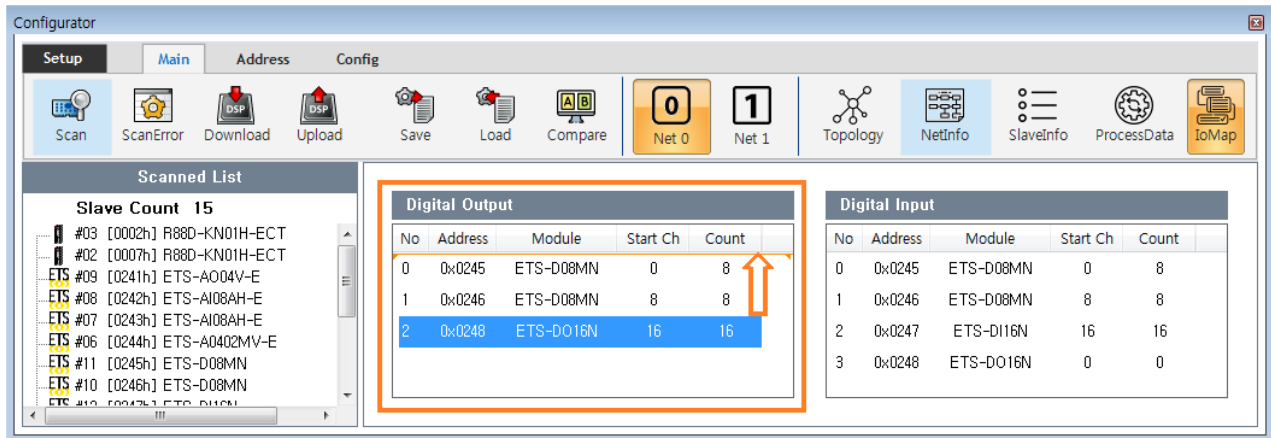

Addressing 1
Index 1
Address 2
Custom 2
Auto 4

Addressing

x Slave Mapping

- Index : Mapping
- Address : Mapping
- Custom : User Define Mapping
- Auto : Device Type

- Index 가
- IO ,

• Custom Main IoMap

• Module Drag Map

- Drop Map Channel

- Channel Map

Auto

- Check DeviceType¹⁾
 - 1 , DeviceID Switch
- Station Alias Selection

1)

401 MocoController가 IO, 402 Driver, 5001

From:

<http://comizoa.com/info/> - -