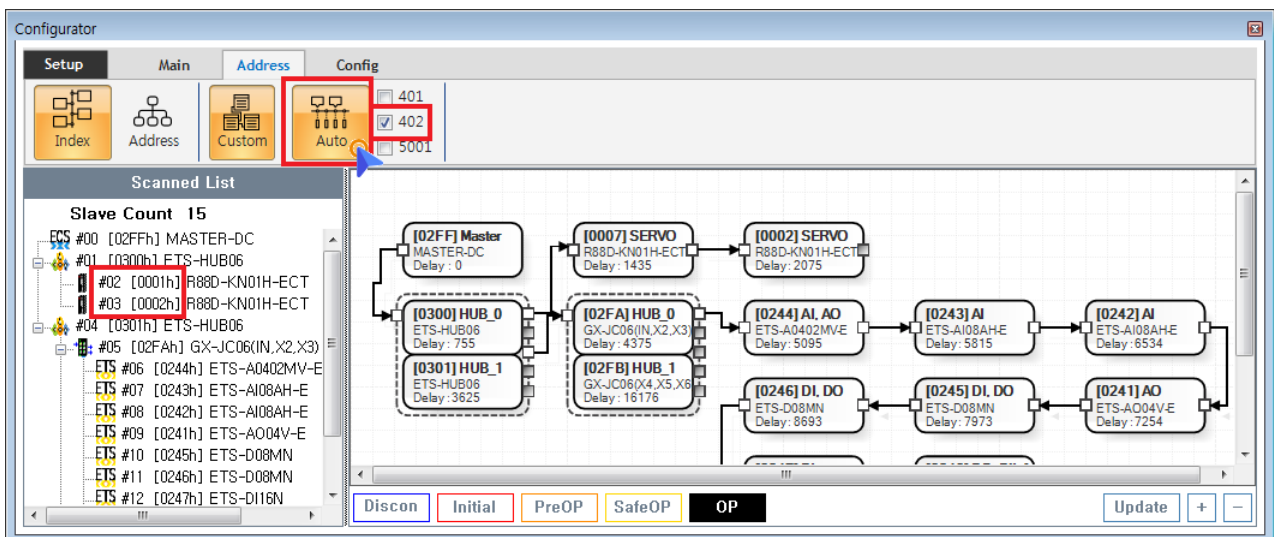

Addressing 1
Index 1
Address 2
Custom 2
Auto 4

Addressing

x Slave Mapping

- Index : Mapping
- Address : Mapping
- Custom : User Define Mapping
- Auto : Device Type

- Index 가
- IO ,

• Custom Main IoMap

• Item Drag Map

- Drop Map Channel

- Channel Map

Auto

- Check DeviceType¹⁾
 - 401 Profile Driver Address가
- 1

- DeviceID Switch
- [Station Alias Selection](#)

1)

401 MocoController가 IO, 402 Driver, 5001

From: