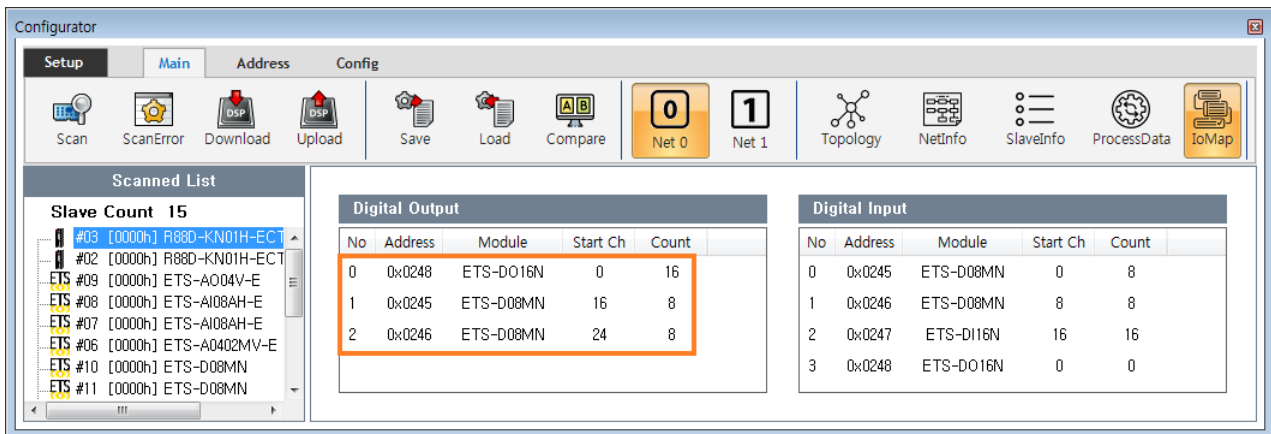

Addressing 1
Index 1
Address 2
Custom 2
Auto 4

Addressing

x Slave Mapping

- Index : Mapping
- Address : Mapping
- Custom : User Define Mapping
- Auto : Device Type

- Index 가
- IO ,

• Custom Main IoMap

• Item Drag Map

- Drop Map Channel

- Channel Map

Auto

- Check DeviceType¹⁾
 - 401 Profile Driver Address가
- 1

- DeviceID Switch
- [Station Alias Selection](#)

1)

401 MocoController가 IO, 402 Driver, 5001

From: