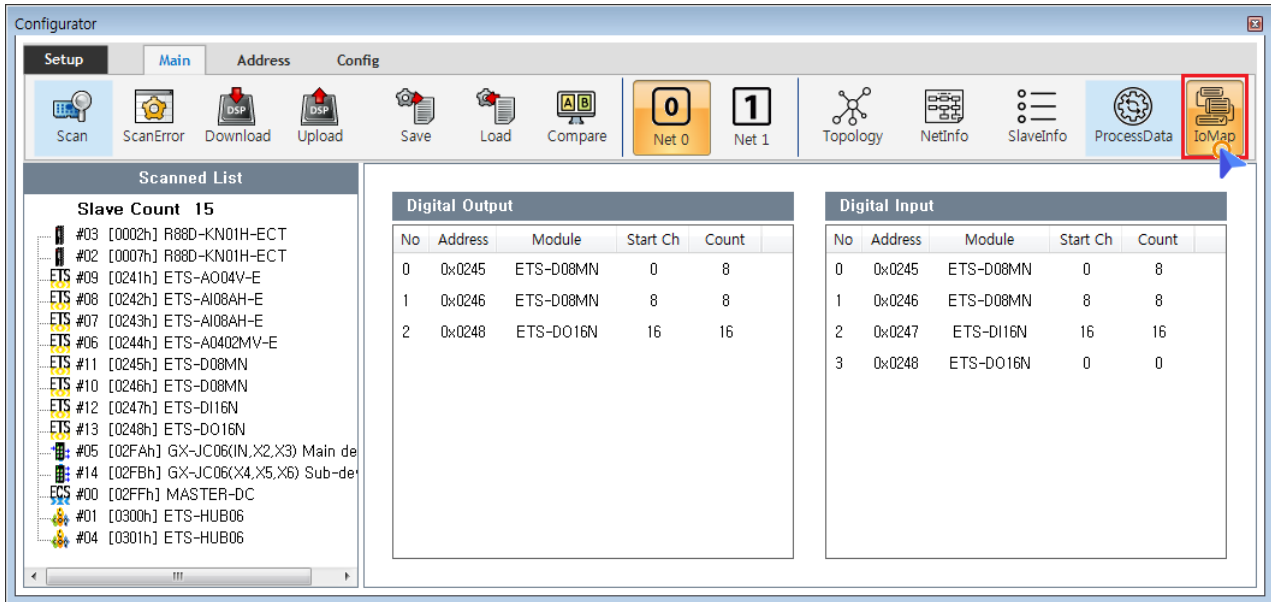

Addressing 1
Index 1
Address 2
Custom 2
Auto 4

Addressing

x Slave Mapping

- Index : Mapping
- Address : Mapping
- Custom : User Define Mapping
- Auto : Device Type

- Index 가
- IO ,

• Custom Main IoMap

• Item Drag Map

- Drop Map Channel

- Channel Map

Auto

- Check DeviceType¹⁾
 - 401 Profile Driver Address가
- 1

- DeviceID Switch
- [Station Alias Selection](#)

1)

401 MocoController가 IO, 402 Driver, 5001

From: