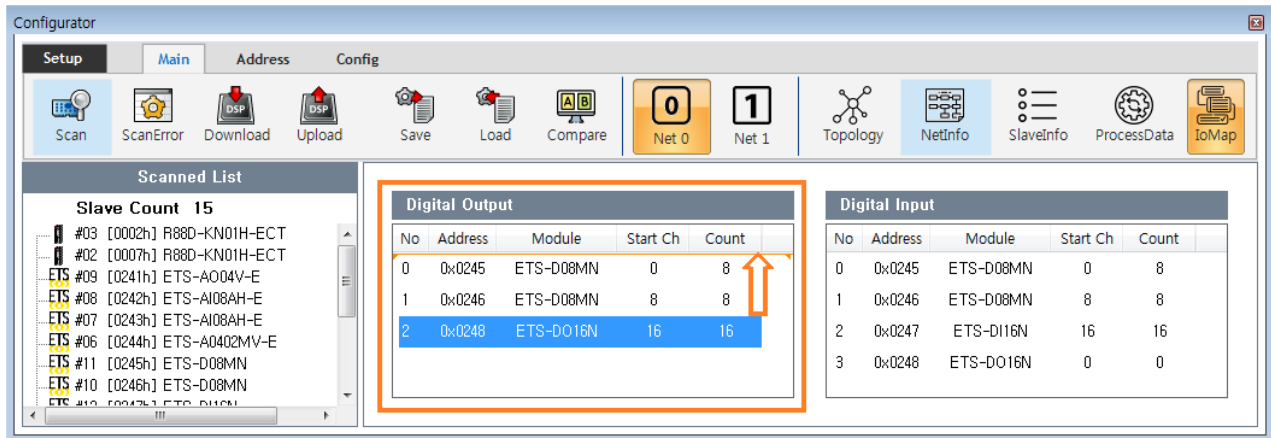

Addressing 1
Index 1
Address 2
Custom 2
Auto 4

Addressing

x Slave Mapping

- Index : Mapping
- Address : Mapping
- Custom : User Define Mapping
- Auto : Device Type

- Index 가
- IO ,

• Custom Main IoMap

• Item Drag Map

- Drop Map Channel

- Channel Map

Auto

- Check DeviceType¹⁾
 - 401 Profile Driver Address가
- 1

- DeviceID Switch
- [Station Alias Selection](#)

1)

401 MocoController가 IO, 402 Driver, 5001

From: