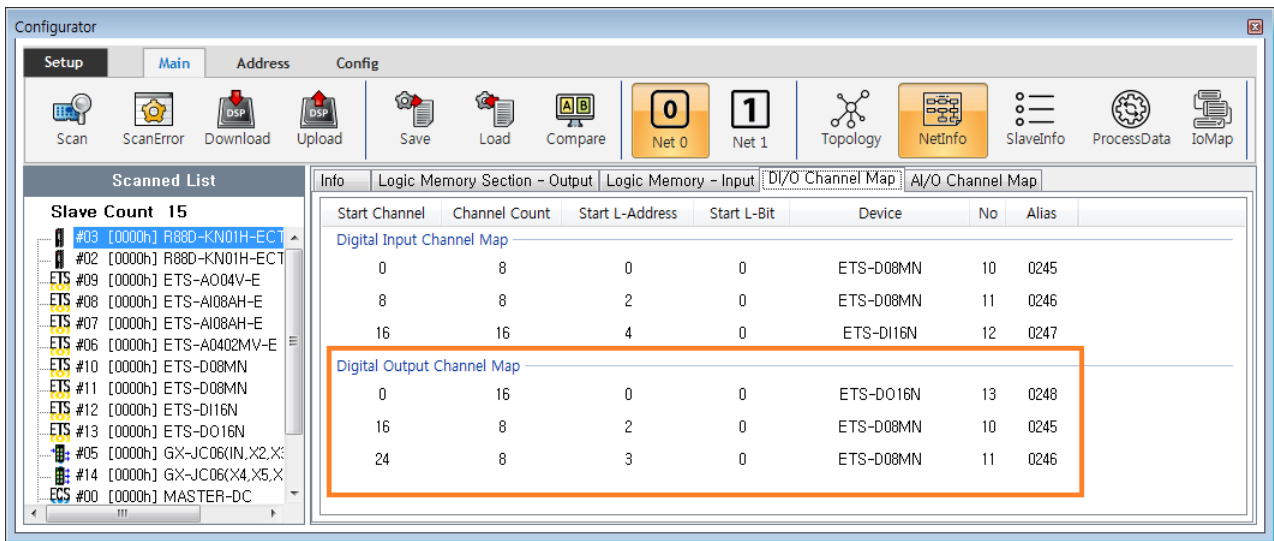

Addressing 1
Index 1
Address 2
Custom 2
Auto 4

Addressing

x Slave Mapping

- Index : Mapping
- Address : Mapping
- Custom : User Define Mapping
- Auto : Device Type

- Index 가
- IO ,

• Custom Main IoMap

• Item Drag Map

- Drop Map Channel

- Channel Map

Auto

- Check DeviceType¹⁾
 - 401 Profile Driver Address가
- 1

- DeviceID Switch
- [Station Alias Selection](#)

1)

401 MocoController가 IO, 402 Driver, 5001

From: