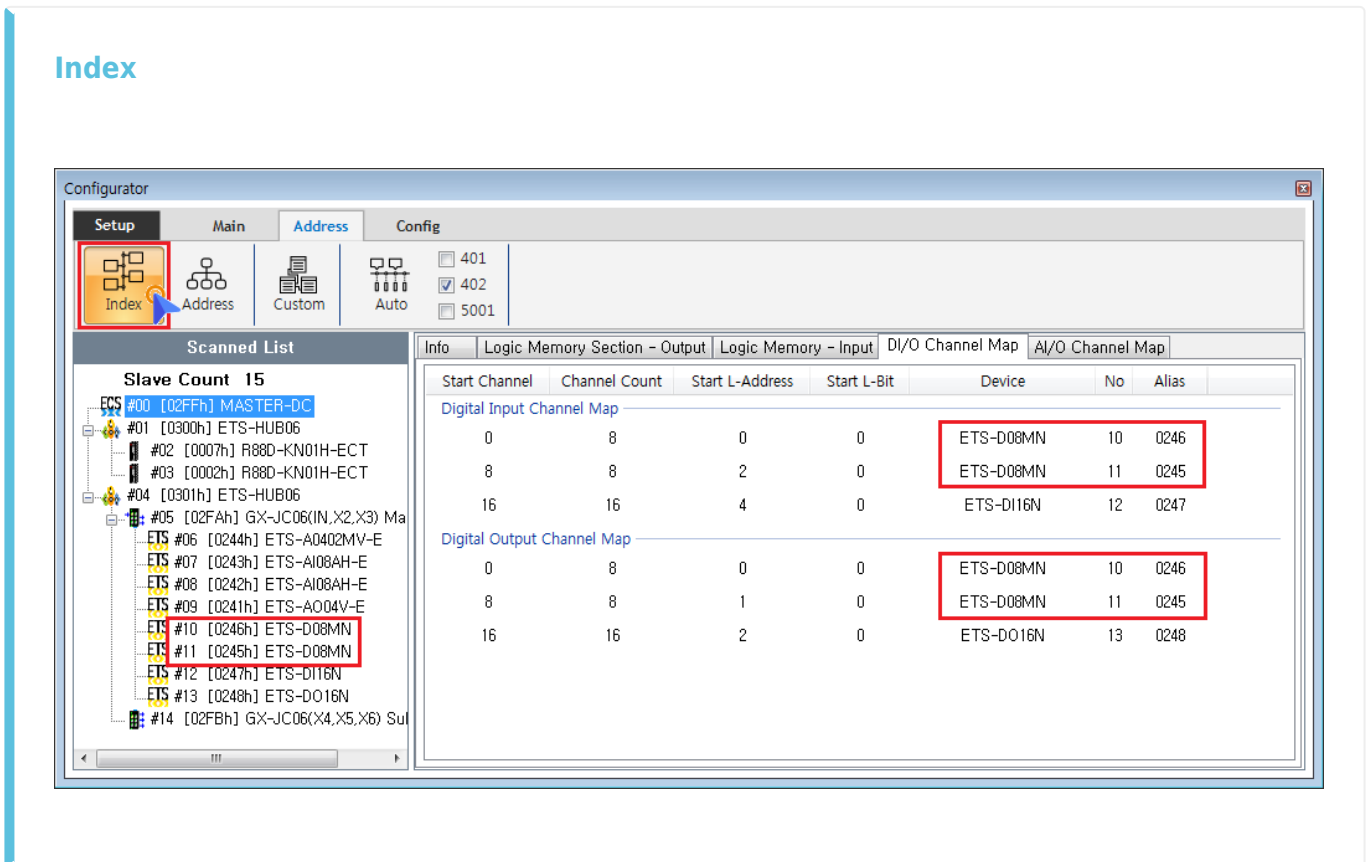

Addressing 1
Index 1
Address 2
Custom 2
Auto 4

Addressing

x Slave Mapping

- Index : Mapping
- Address : Mapping
- Custom : User Define Mapping
- Auto : Device Type

- Index 가
- IO ,

• Custom Main IoMap

• Item Drag Map

- Drop Map Channel

- Channel Map

Auto

- Check DeviceType¹⁾
 - 401 Profile Driver Address가
- 1

- DeviceID Switch
- [Station Alias Selection](#)

1)

401 MocoController가 IO, 402 Driver, 5001

From: