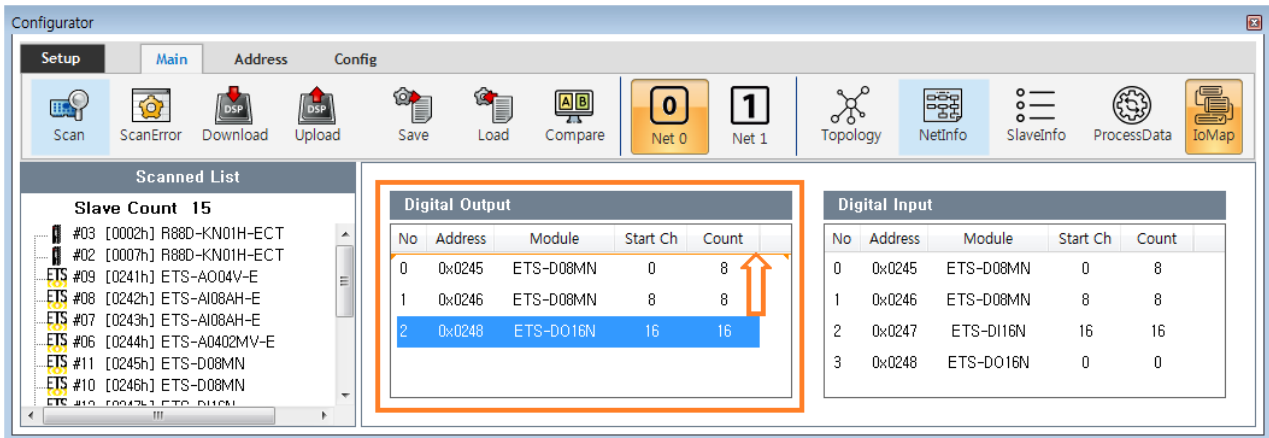

# Addressing

x Slave Mapping

- Index : Mapping
- Address : Mapping
- Custom : User Define Mapping
- Auto : Device Type

- Index 가
- IO ,

• Custom Main IoMap

• Item Drag Map

- Drop Map Channel

- Channel Map

### Auto

- Check ProfileType<sup>1)</sup>
  - 401 Profile Driver Address가

- 1
- DeviceID Switch
- [Station Alias Selection](#)

1)

401 MocoController가 IO, 402 Driver, 5001

From:

<http://comizoa.com/info/> - -