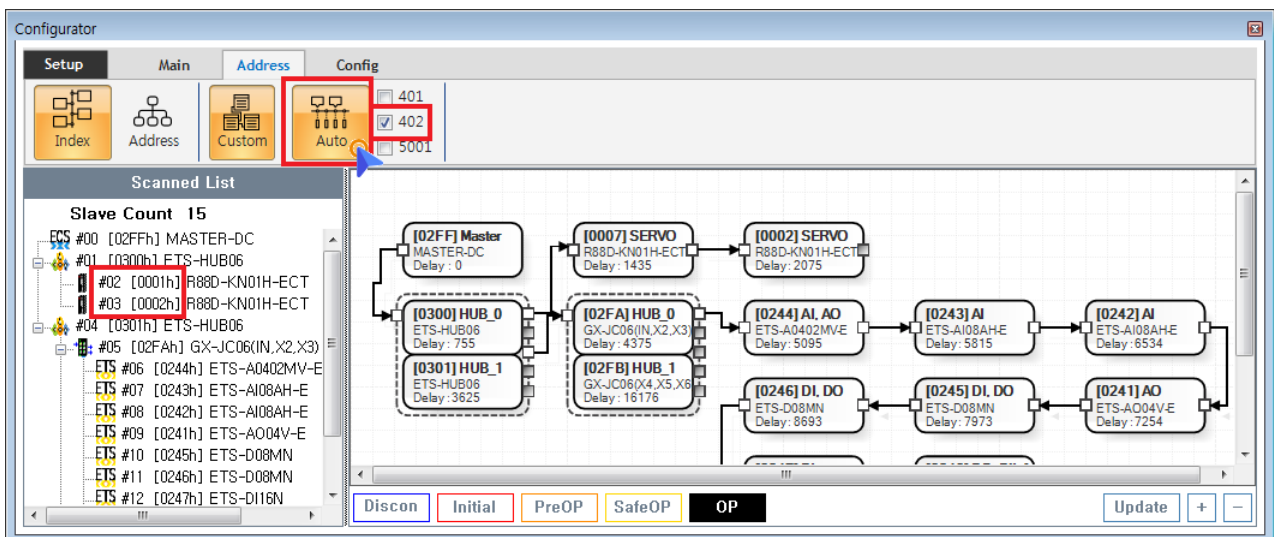

# Addressing

x Slave Mapping

- Index : Mapping
- Address : Mapping
- Custom : User Define Mapping
- Auto : Device Type

- Index 가
- IO ,

• Custom Main IoMap

• Item Drag Map

- Drop Map Channel

- Channel Map

### Auto

- Check ProfileType<sup>1)</sup>
  - 401 Profile Driver Address가

- 1
- DeviceID Switch
- [Station Alias Selection](#)

1)

401 MocoController가 IO, 402 Driver, 5001

From:

<http://comizoa.com/info/> - -