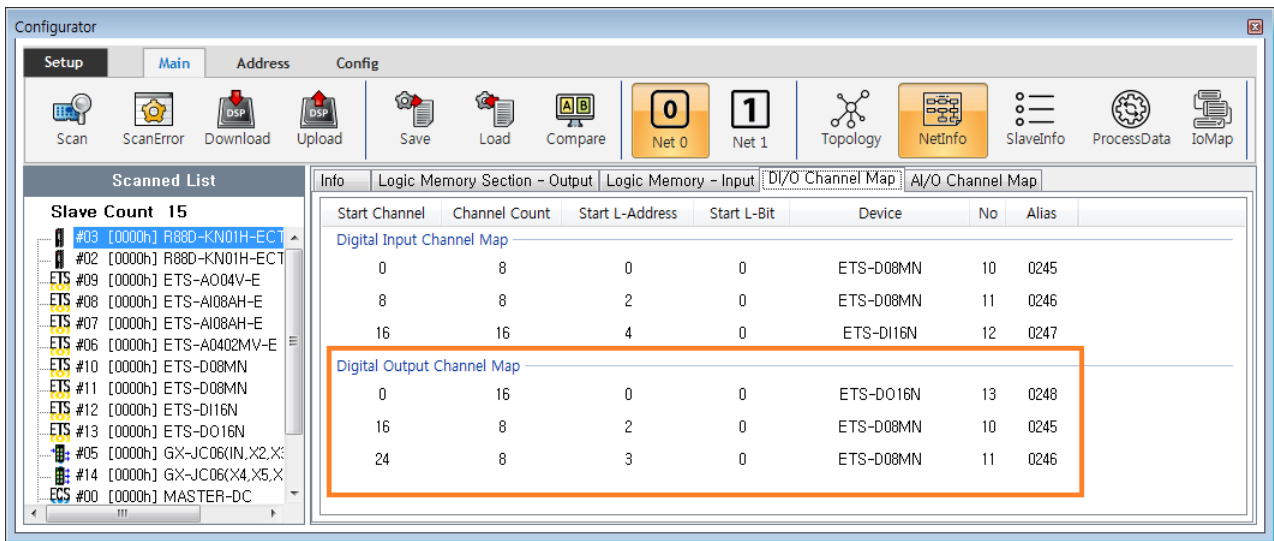

# Addressing

x Slave Mapping

- Index : Mapping
- Address : Mapping
- Custom : User Define Mapping
- Auto : Device Type

- Index 가
- IO ,

• Custom Main IoMap

• Item Drag Map

- Drop Map Channel

- Channel Map

### Auto

- Check ProfileType<sup>1)</sup>
  - 401 Profile Driver Address가

- 1
- DeviceID Switch
- [Station Alias Selection](#)

1)

401 MocoController가 IO, 402 Driver, 5001

From:

<http://comizoa.com/info/> - -