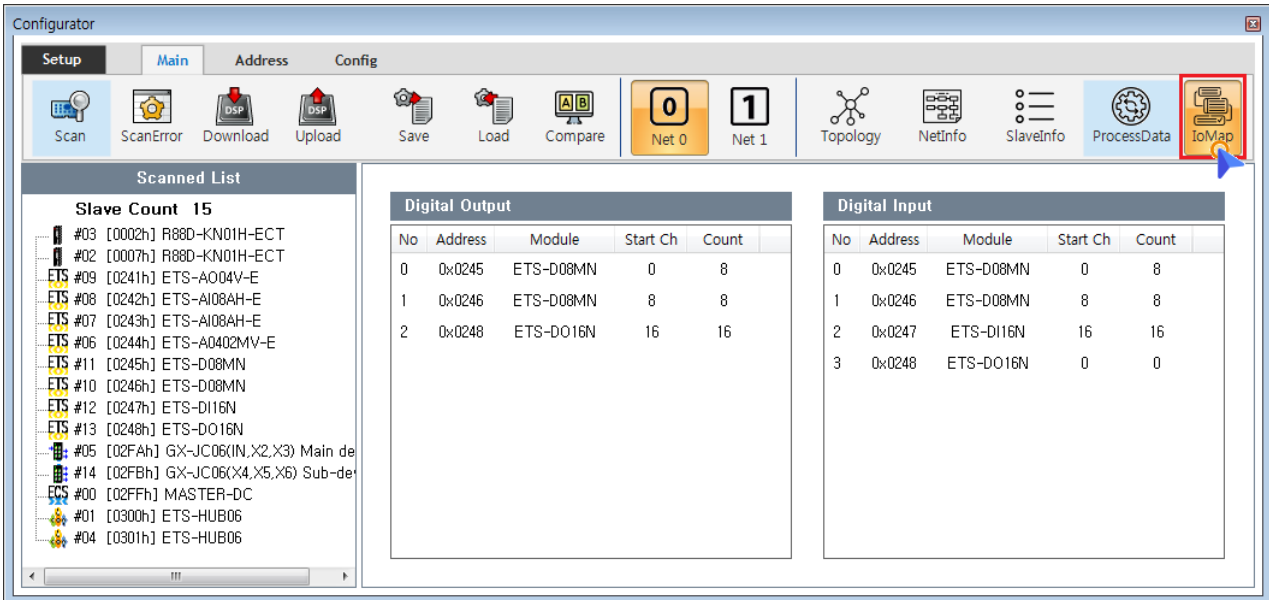

# Addressing

x Slave Mapping

- Index : Mapping
- Address : Mapping
- Custom : User Define Mapping
- Auto : Device Type

- Index 가
- IO ,

• Custom Main IoMap

• Item Drag Map

- Drop Map Channel

- Channel Map

### Auto

- Check ProfileType<sup>1)</sup>
  - 401 Profile Driver Address가

- 1
- DeviceID Switch
- [Station Alias Selection](#)

1)

401 MocoController가 IO, 402 Driver, 5001

From:

<http://comizoa.com/info/> - -