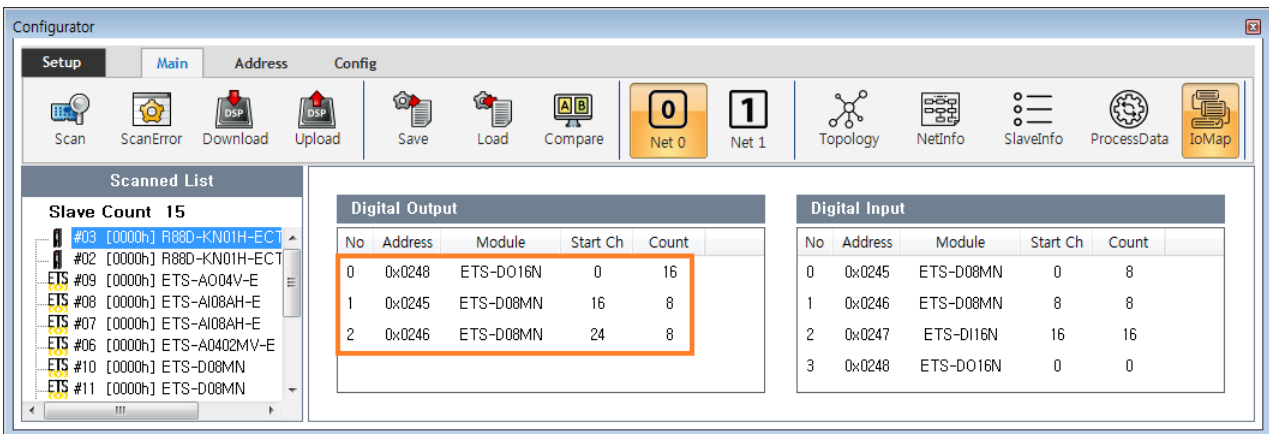

# Addressing

x Slave Mapping

- Index : Mapping
- Address : Mapping
- Custom : User Define Mapping
- Auto : Device Type

- Index 가
- IO ,

• Custom Main IoMap

• Item Drag Map

- Drop Map Channel

- Channel Map

### Auto

- Check ProfileType<sup>1)</sup>
  - 401 Profile Driver Address가

- 1
- DeviceID Switch
- [Station Alias Selection](#)

1)

401 MocoController가 IO, 402 Driver, 5001

From:

<http://comizoa.com/info/> - -