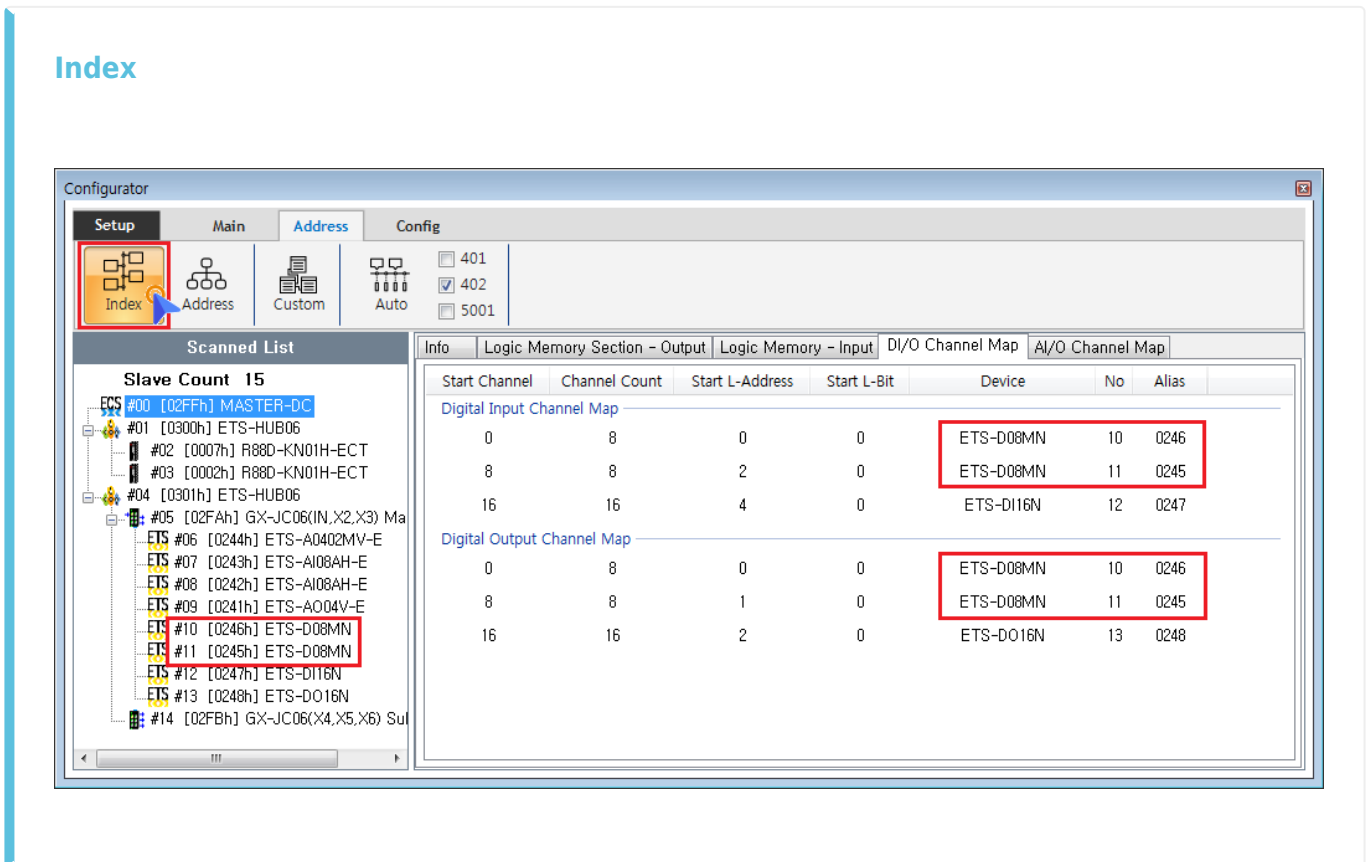

Addressing ..... 1  
Index ..... 1  
Address ..... 2  
Custom ..... 2  
Auto ..... 4

# Addressing

x Slave Mapping

- Index : Mapping
- Address : Mapping
- Custom : User Define Mapping
- Auto : Device Type

- Index 가
- IO ,

• Custom Main IoMap

• Item Drag Map

- Drop Map Channel

- Channel Map