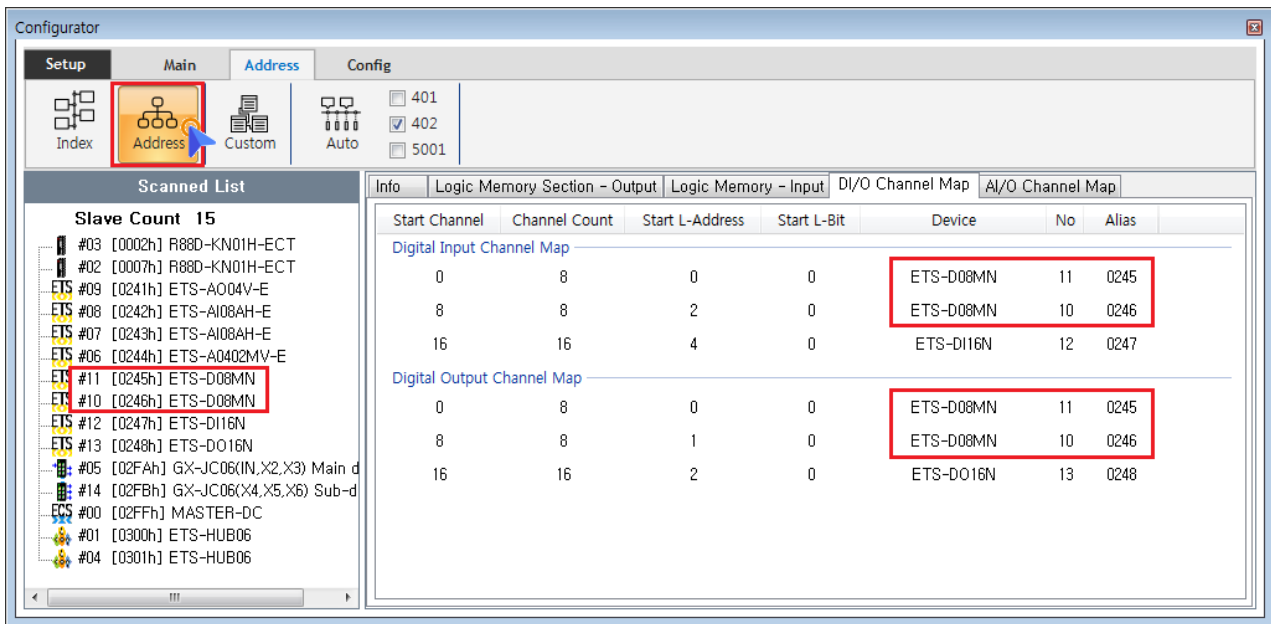

Addressing 1
 Addressing 1
 Index 1
 Address 2
 Custom 2
 Auto 4

Addressing

× Slave Mapping

- Index : Mapping
- Address : Mapping
- Custom : User Define Mapping
- Auto : Device Type

- Index 가
- IO ,
 - 10 ETS-D08MN (0x246) 0 ~ 7 Global Channel

o 11

ETS-D08MN (0x245)

8 ~ 15

Global Channel

Address

• Address

가

• IO

8 ~ 15

Global Channel

Custom

• Custom

User Defined Map

• Custom Main IoMap

• Item Drag Map

- Drop Map Channel