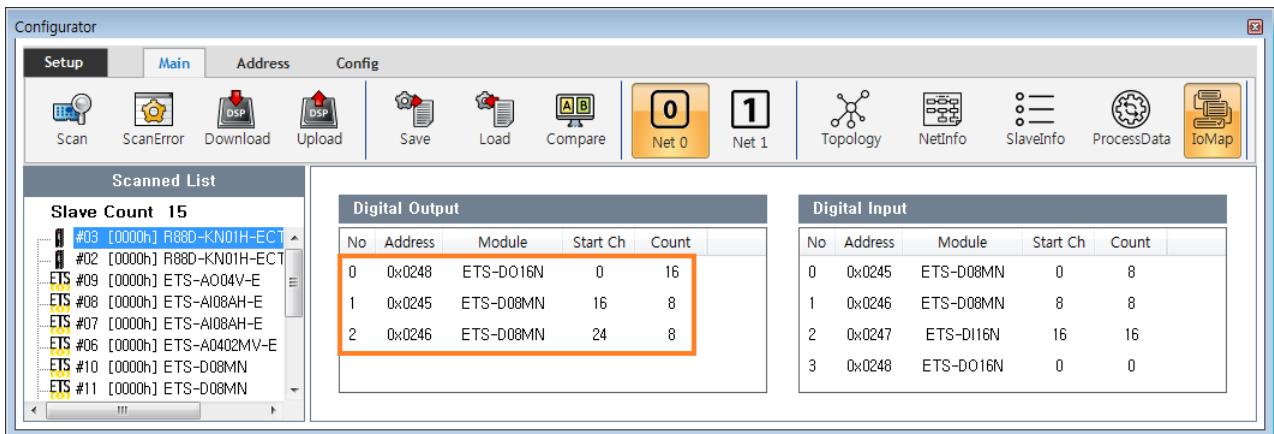

8 ~ 15

Global Channel

Custom

• Custom

User Defined Map

• Custom Main IoMap

• Item Drag Map

- Drop Map Channel

- Channel Map

Auto

- Check ProfileType¹⁾
 - 401 Profile Driver Address가

- 1
- DeviceID Switch
- **Station Alias Selection**

1)

401 MocoController가 IO, 402 Driver, 5001

From:

<http://comizoa.com/info/> - -