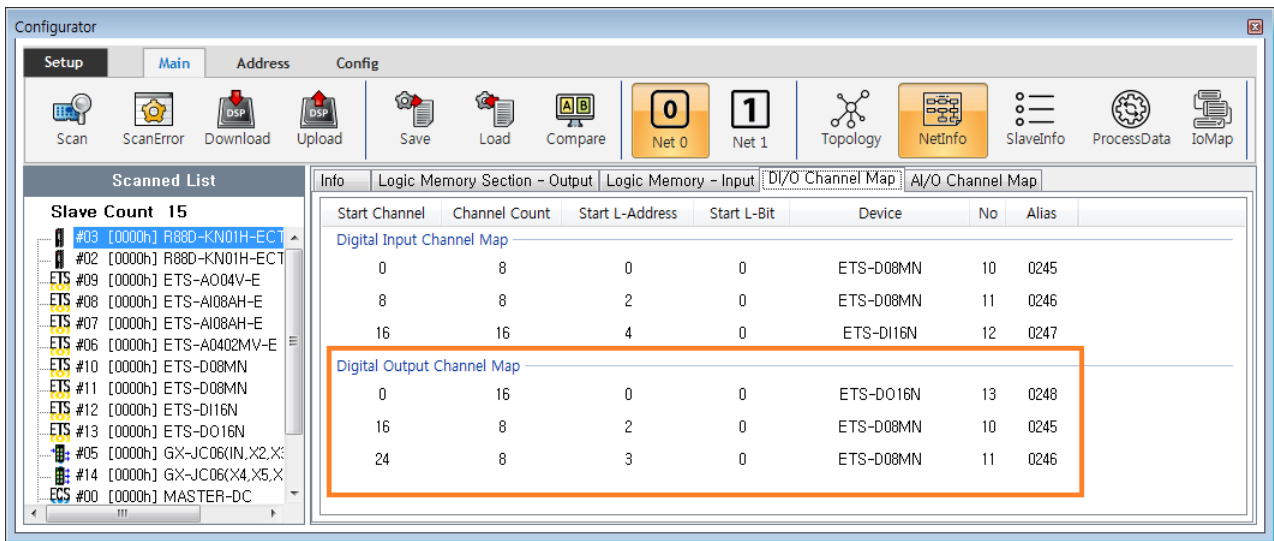

8 ~ 15

Global Channel

Custom

• Custom

User Defined Map

• Custom Main IoMap

• Item Drag Map

- Drop Map Channel

- Channel Map

Auto

- Check ProfileType¹⁾
 - 401 Profile Driver Address가

- 1
- DeviceID Switch
- **Station Alias Selection**

1)

401 MocoController가 IO, 402 Driver, 5001

From:

<http://comizoa.com/info/> - -