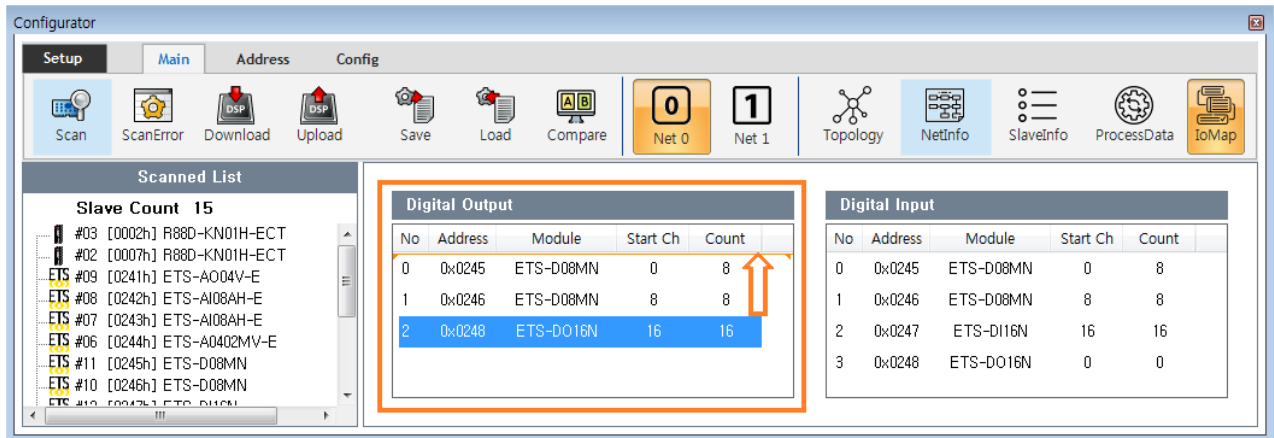

8 ~ 15

Global Channel

Custom

• Custom

User Defined Map

• Custom Main IoMap

• Item Drag Map

- Drop Map Channel

- Channel Map

Auto

- Check ProfileType¹⁾
 - 401 Profile Driver Address가

- 1
- DeviceID Switch
- **Station Alias Selection**

1)

401 MocoController가 IO, 402 Driver, 5001

From:

<http://comizoa.com/info/> - -