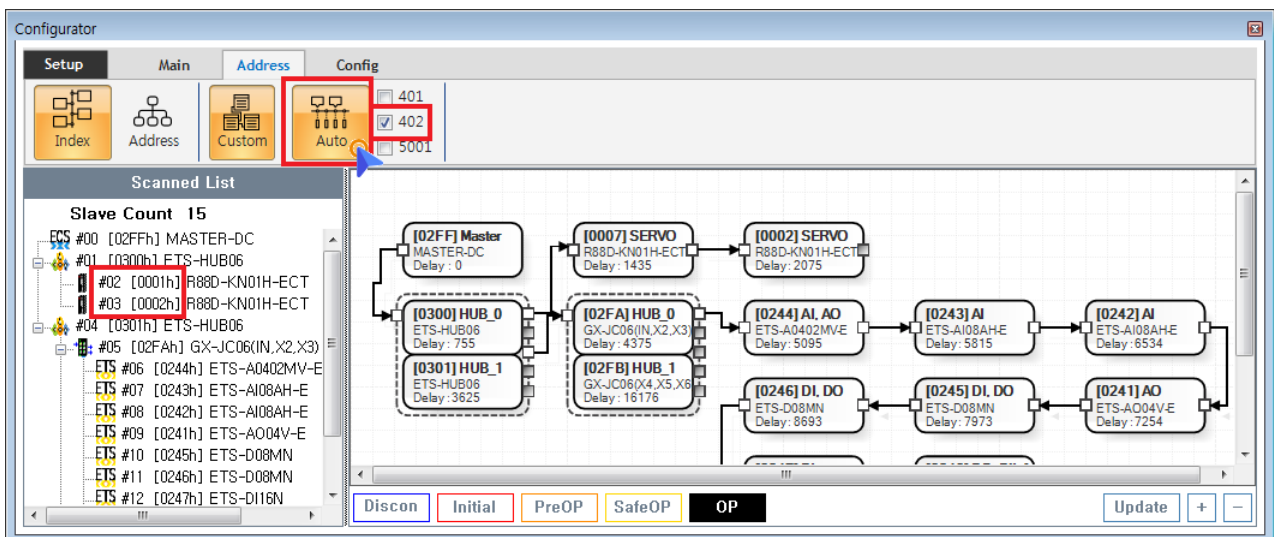

8 ~ 15

Global Channel

Custom

• Custom

User Defined Map

• Custom Main IoMap

• Item Drag Map

- Drop Map Channel

- Channel Map

Auto

- Check ProfileType¹⁾
 - 401 Profile Driver Address가

- 1
- DeviceID Switch
- **Station Alias Selection**

1)

401 MocoController가 IO, 402 Driver, 5001

From:

<http://comizoa.com/info/> - -