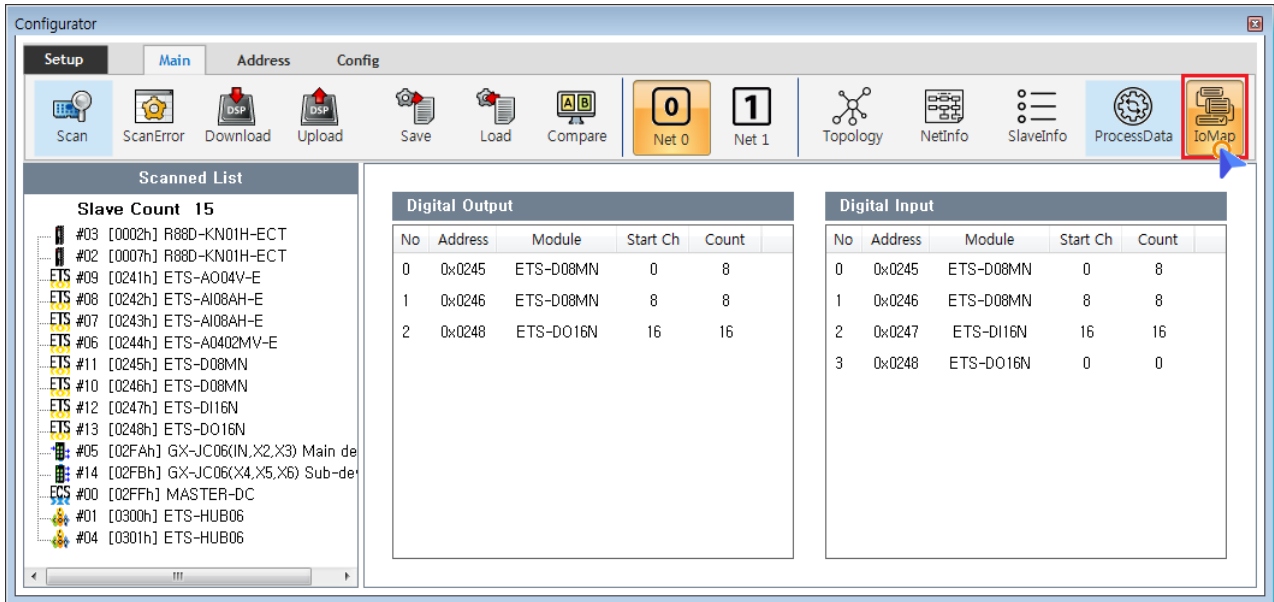

8 ~ 15

Global Channel

Custom

• Custom

User Defined Map

• Custom Main IoMap

• Item Drag Map

- Drop Map Channel

- Channel Map

Auto

- Check ProfileType¹⁾
 - 401 Profile Driver Address가

- 1
- DeviceID Switch
- **Station Alias Selection**

1)

401 MocoController가 IO, 402 Driver, 5001

From:

<http://comizoa.com/info/> - -