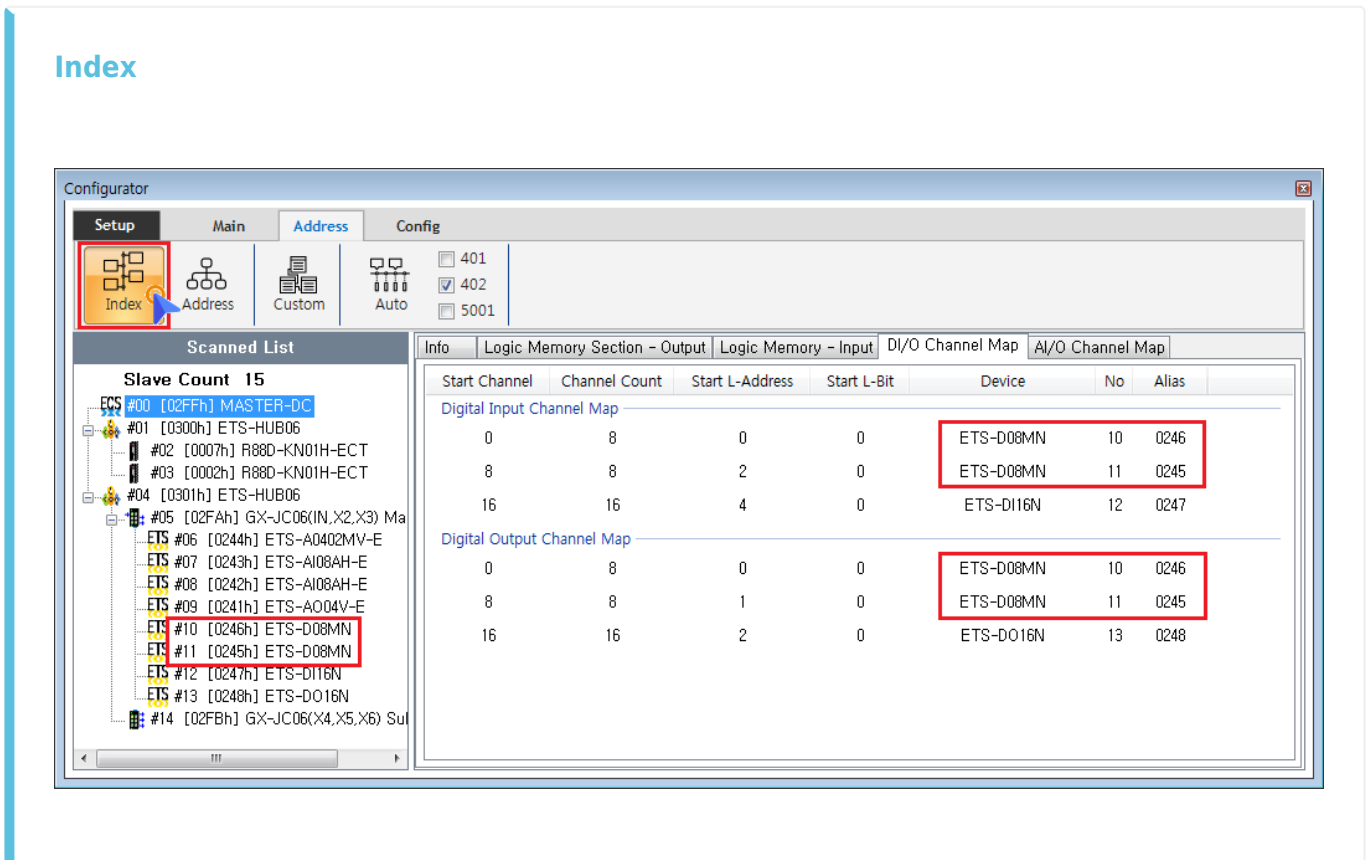

Addressing 1
 Addressing 1
 Index 1
 Address 2
 Custom 2
 Auto 4

Addressing

× Slave Mapping

- Index : Mapping
- Address : Mapping
- Custom : User Define Mapping
- Auto : Device Type

- Index 가
- IO ,
 - 10 ETS-D08MN (0x246) 0 ~ 7 Global Channel

8 ~ 15

Global Channel

Custom

• Custom

User Defined Map

• Custom Main IoMap

• Item Drag Map

- Drop Map Channel