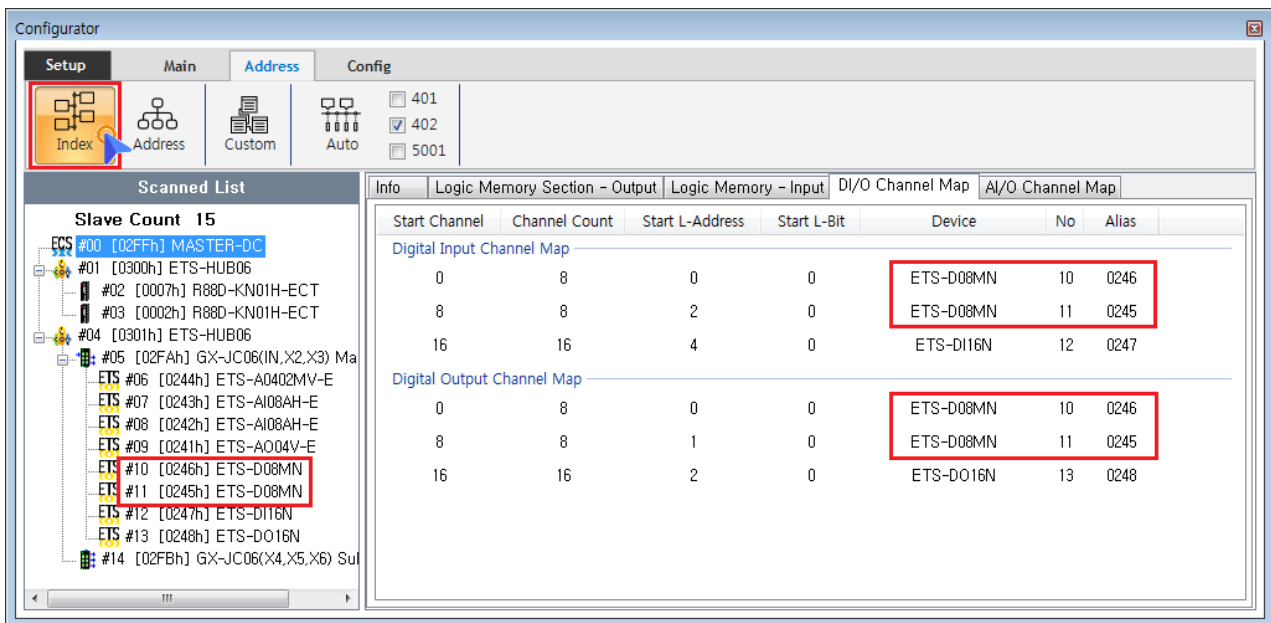

Index

- Index 가
- IO
  - 10 ETS-D08MN (0x246) 0 ~ 7 Global Channel
  - 11 ETS-D08MN (0x245) 8 ~ 15 Global Channel