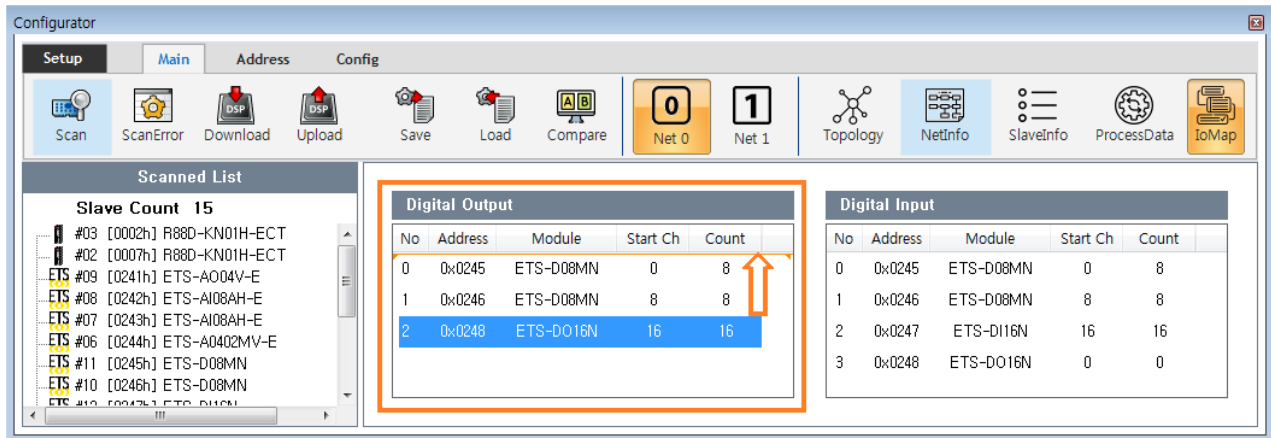

• Custom Main IoMap