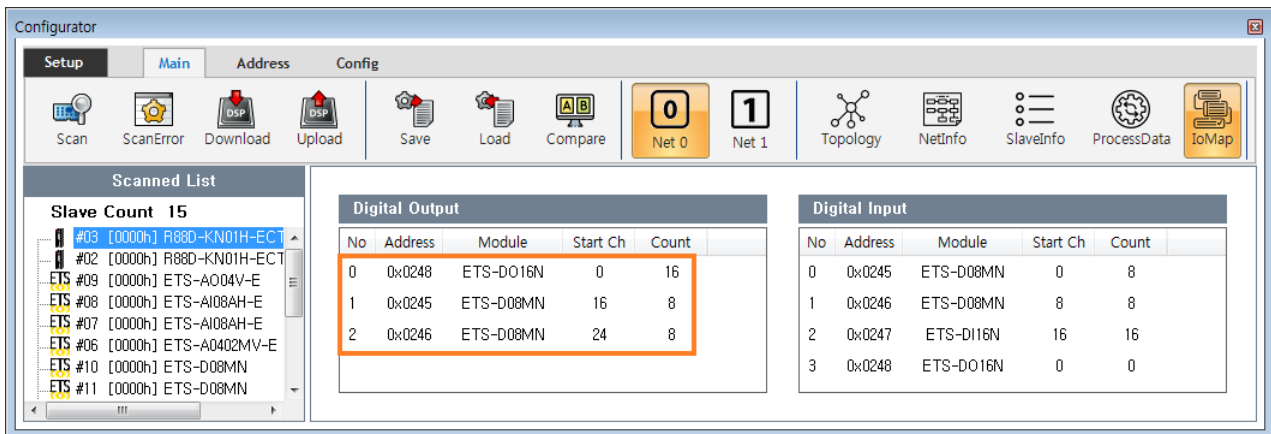

• Item Drag Map