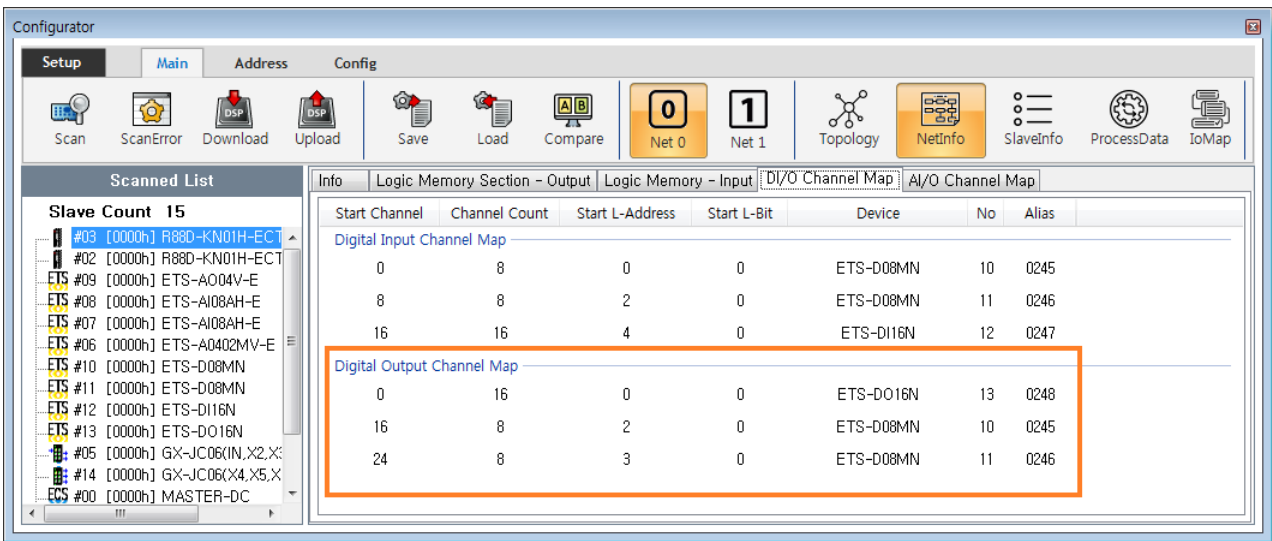

- Drop Map Channel

- Channel Map