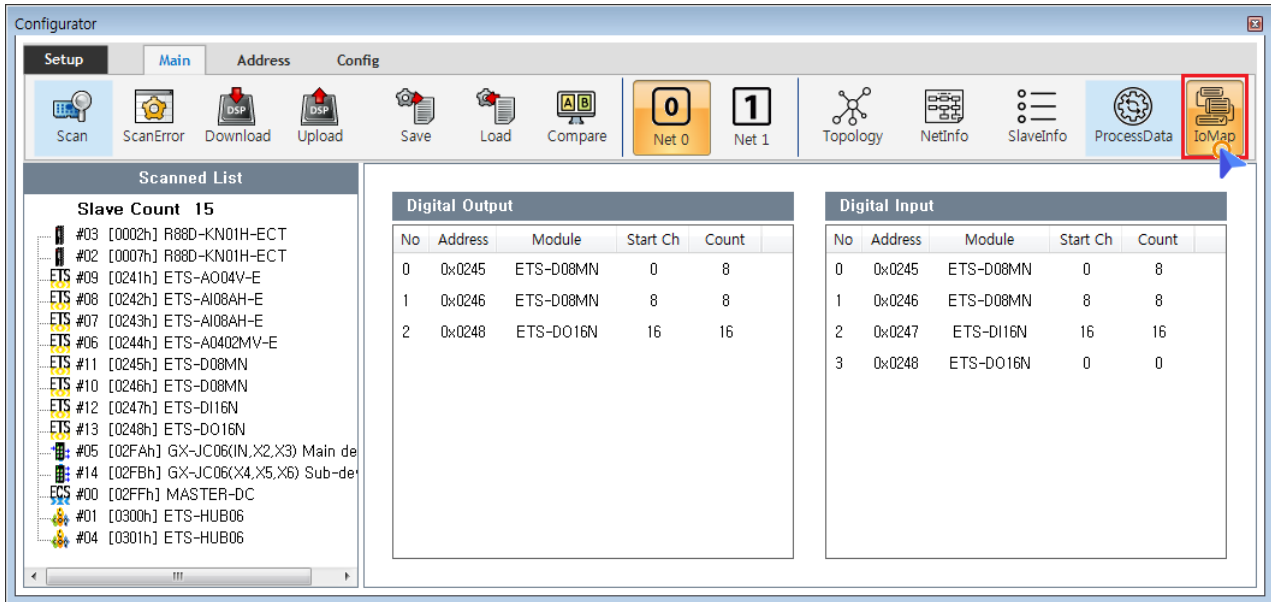

• Custom Main IoMap

• Item Drag Map