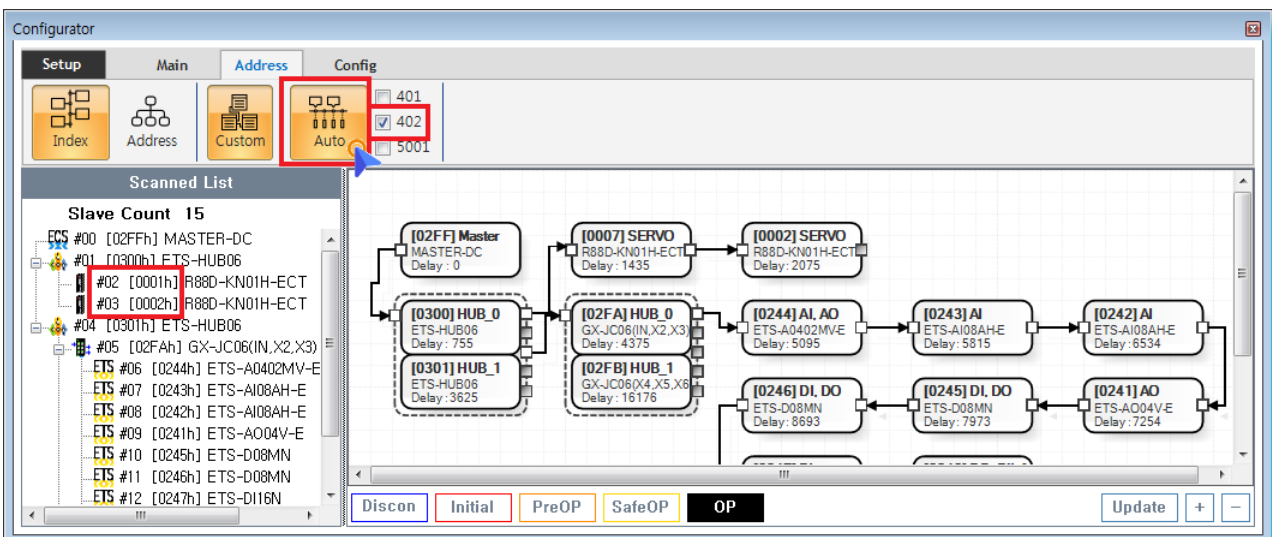

Auto

- Check ProfileType¹⁾
  - 401 Profile Driver Address가