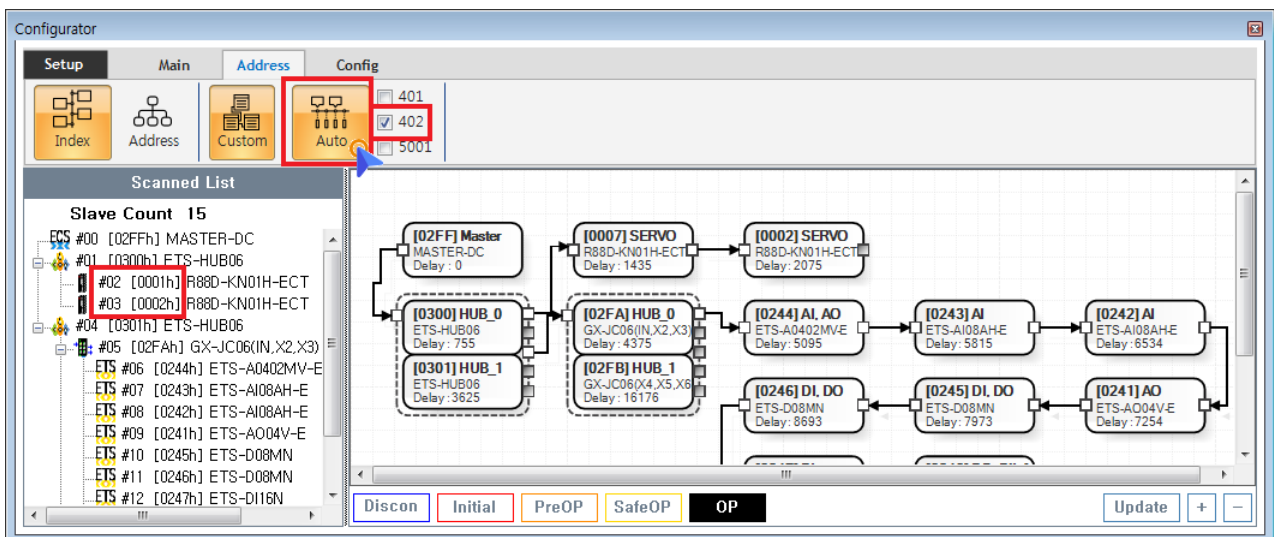

Auto

- Check ProfileType¹⁾
  - 401 Profile Driver Address가