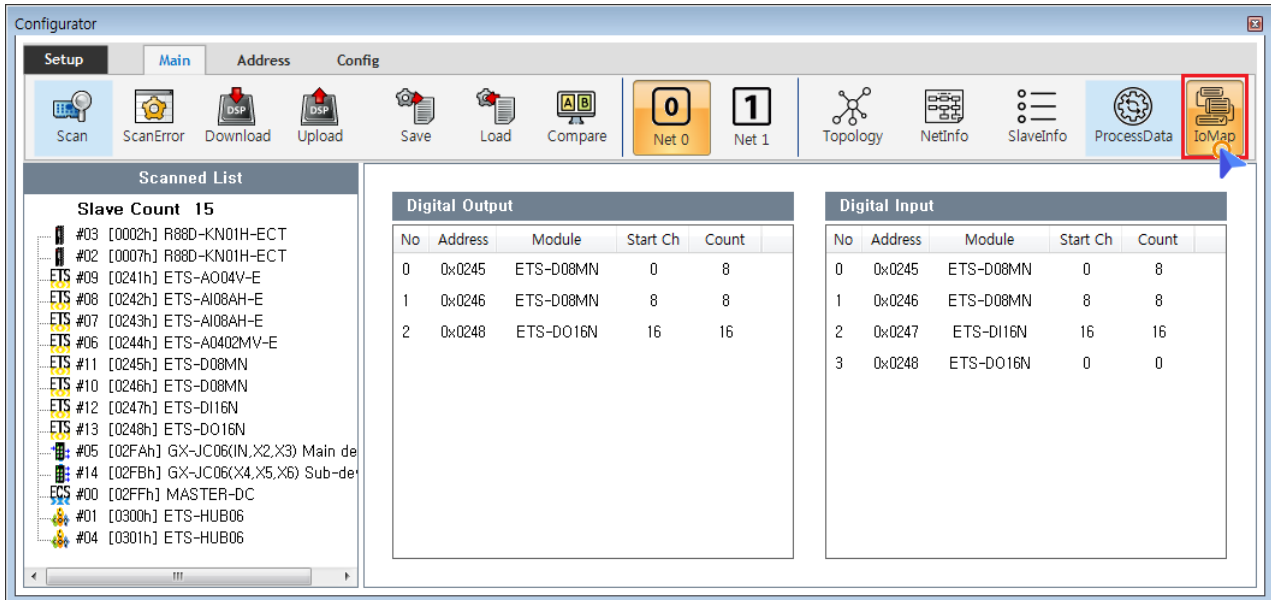

• Custom Main IoMap

• Item Drag Map