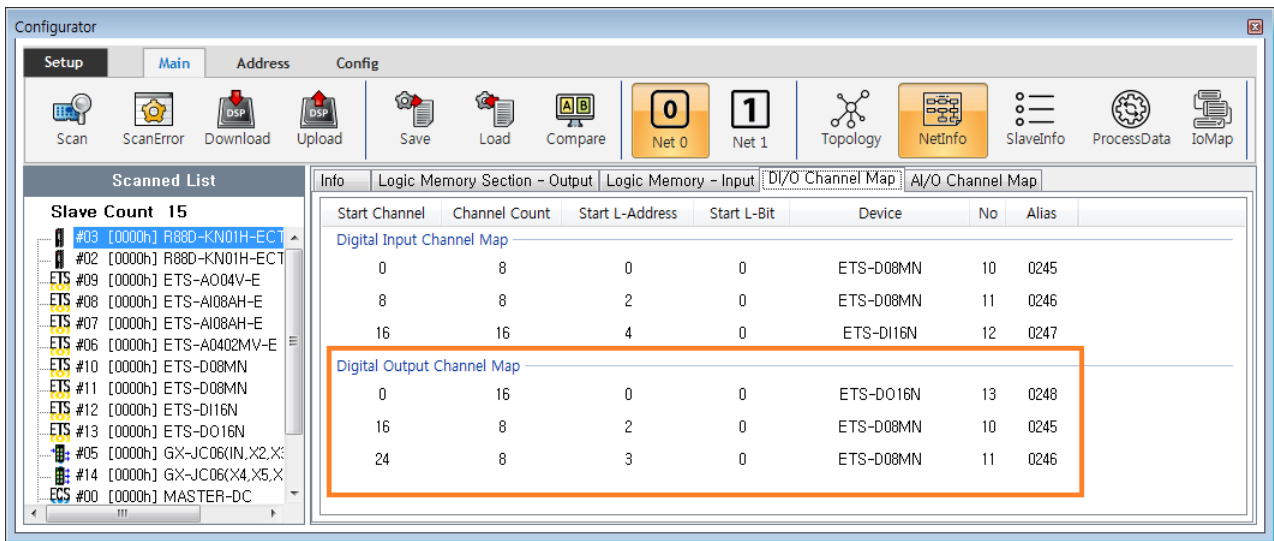

- Drop Map Channel

- Channel Map