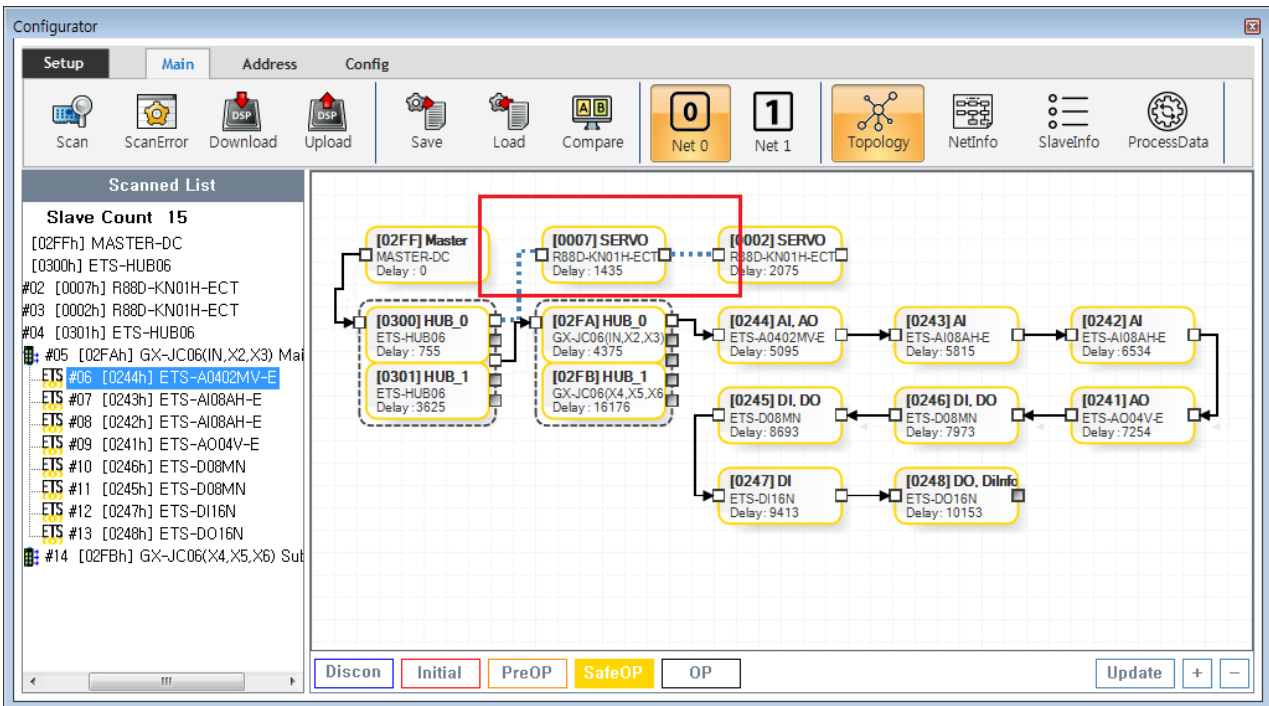

..... 1
Info 2

Reverse Connection Finder

x Inport Outport가 Slave

• MisConnect Slave

• Inport Outport가 Slave TopologyView

- Scan Error 'REVERSER_CONNECTED_SLAVE'

Info

- EtherCAT Slave Inport Output가
- Inport Output가 Topology가
- Slave가 가
- SCAN ,

x

From:
<http://comizoa.com/info/> - -

Permanent link:
http://comizoa.com/info/doku.php?id=platform:ethercat:1_setup:10_config:20_desc:70_reverse_connection&rev=1586832019

Last update: **2024/07/08 18:22**