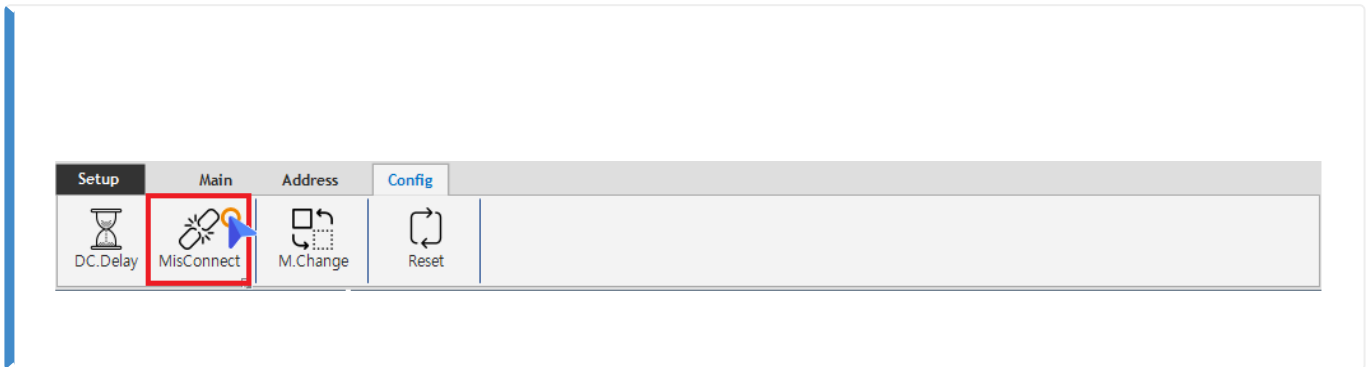

..... 1
Info 2

Reverse Connection Check

x Inport Outport가 Slave

• MisConnect Slave

• Inport Outport가 Slave TopologyView

- Scan Error 'REVERSER_CONNECTED_SLAVE'

Info

- EtherCAT Slave Inport Output가
- Inport Output가 Topology가
- Slave가 가
- SCAN ,