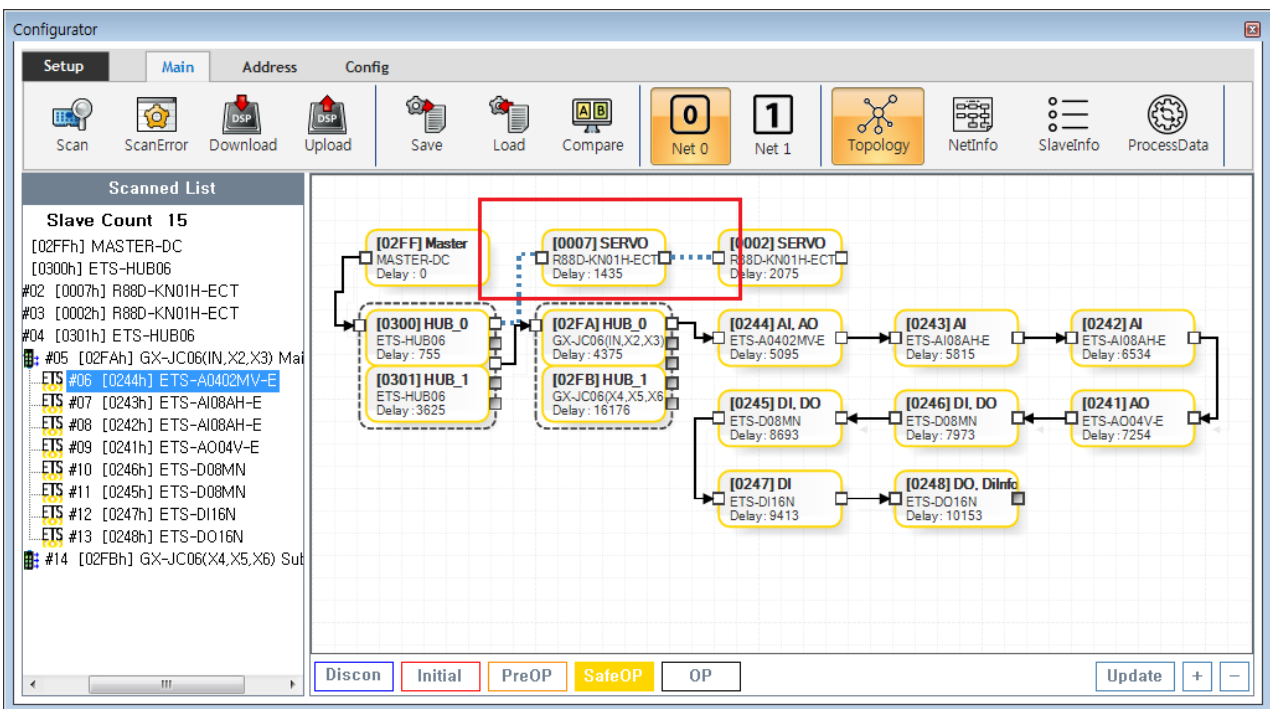

..... 1
Info 2

Reverse Connection Check

x Inport Outport가 Slave

• MisConnect Slave

• Inport Outport가 Slave TopologyView

- Scan Error 'REVERSER_CONNECTED_SLAVE'

Info

- EtherCAT Slave Inport Output가
- Inport Output가 Topology가
- Slave가 가
- SCAN ,

x

From:
<http://comizoa.com/info/> - -

Permanent link:
http://comizoa.com/info/doku.php?id=platform:ethercat:1_setup:10_config:20_desc:70_reverse_connection&rev=1586850573

Last update: **2024/07/08 18:22**