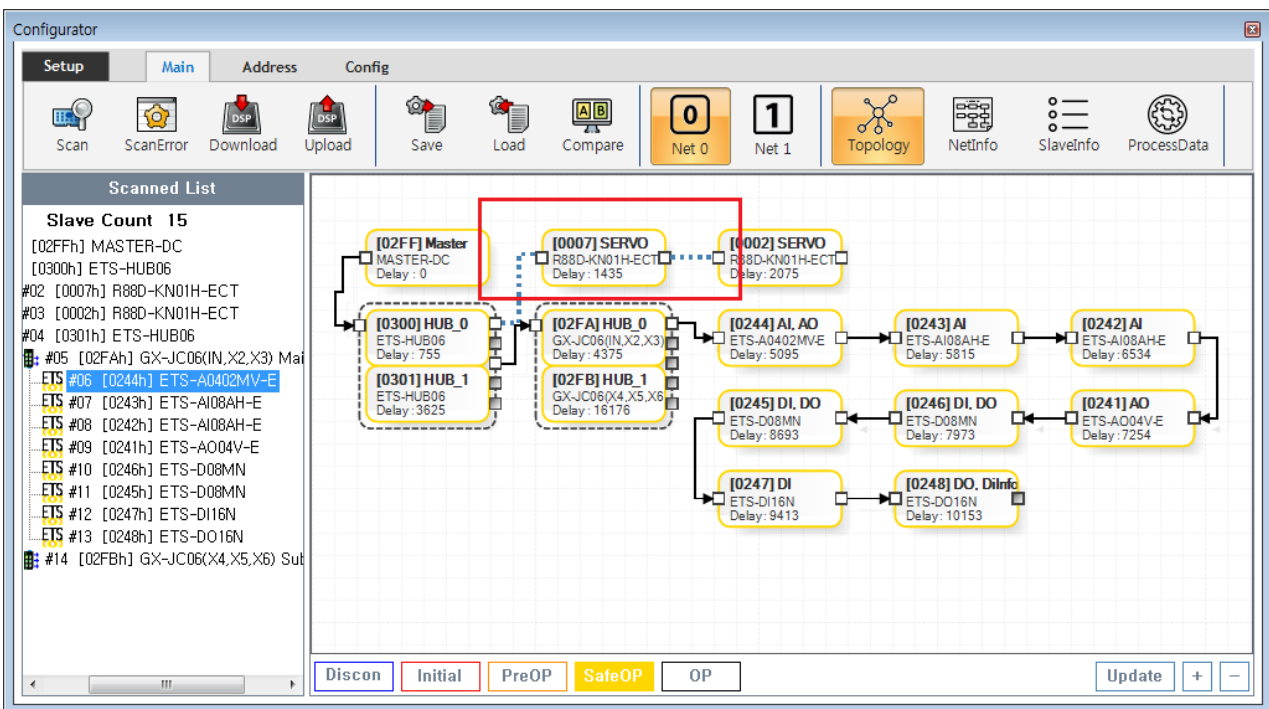

..... 1
Info 2

Reverse Connection Check

x Inport Outport가 Slave

• MisConnect Slave

• Inport Outport가 Slave TopologyView

- Scan Error 'REVERSER_CONNECTED_SLAVE'

Info

- EtherCAT Slave Inport Output가
- Inport Output가 Topology가
- Slave가 가
- SCAN ,

x

From:
<http://comizoa.com/info/> - -

Permanent link:
http://comizoa.com/info/doku.php?id=platform:ethercat:1_setup:10_config:20_desc:70_reverse_connection&rev=1586854882

Last update: **2024/07/08 18:22**