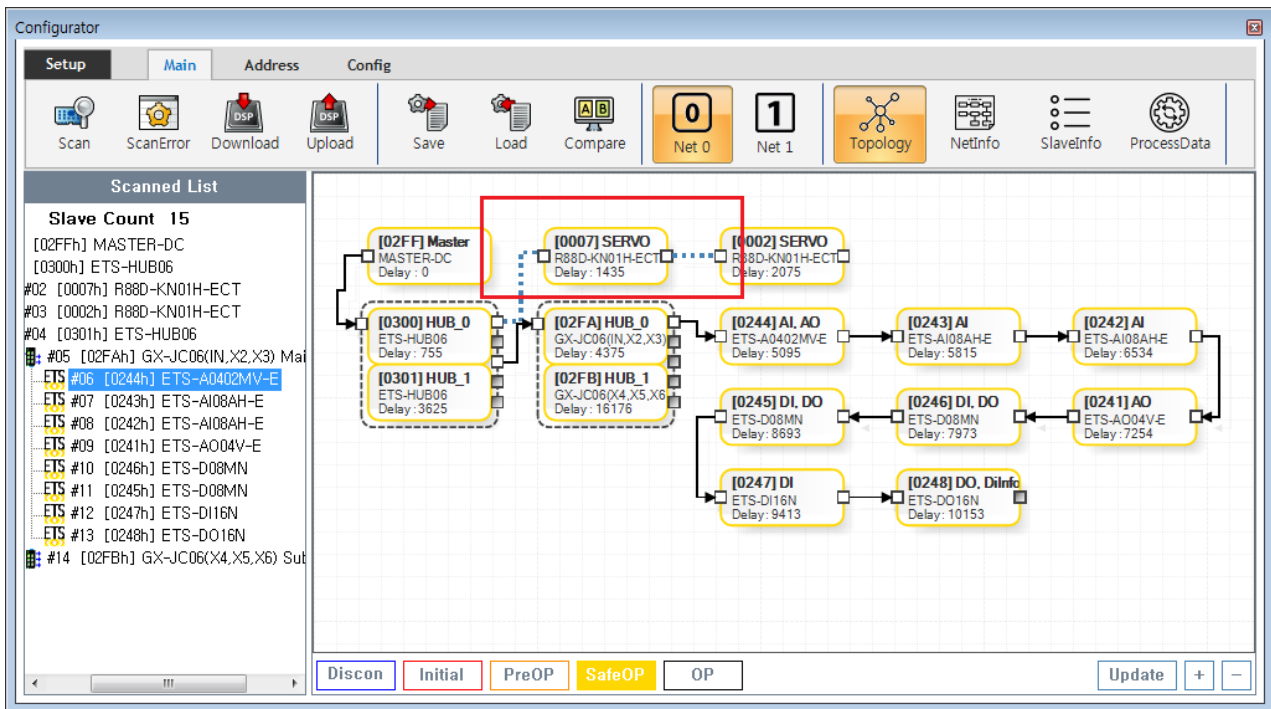

Reverse Connection Check 1
..... 1
Info 2

Reverse Connection Check

× Inport Output가 Slave .

• **MisConnect** Slave .

• Inport Output가 Slave TopologyView .

- Scan Error 'REVERSER_CONNECTED_SLAVE'

Info

- EtherCAT Slave Inport Output가
- Inport Output가 Topology가
- Slave가 가
- SCAN ,

x

From:

<http://comizoa.com/info/> - -

Permanent link:

http://comizoa.com/info/doku.php?id=platform:ethercat:1_setup:10_config:20_desc:70_reverse_connection&rev=1586857766

Last update: **2024/07/08 18:22**