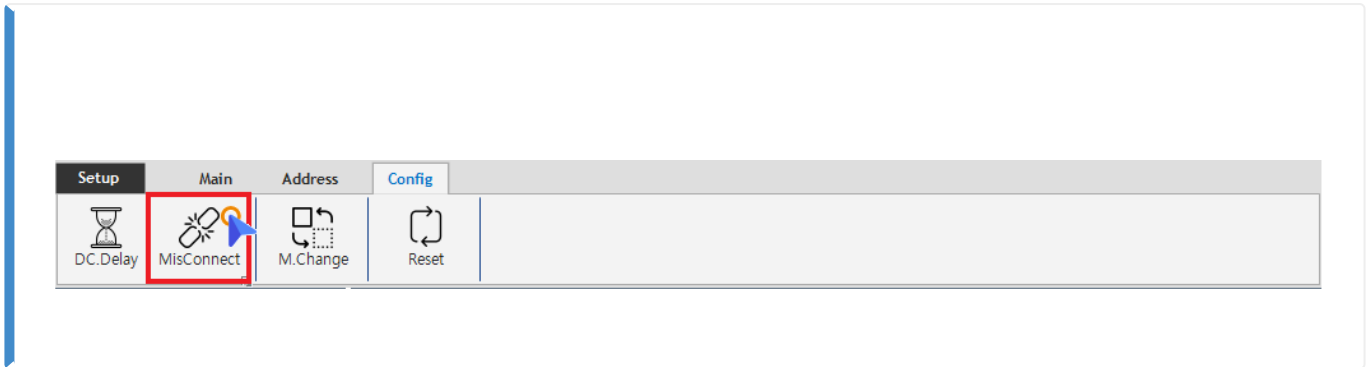

Reverse Connection Check 1
..... 1
Info 2

Reverse Connection Check

× Inport Output가 Slave .

• **MisConnect** Slave .

• Inport Output가 Slave TopologyView .

- Scan Error 'REVERSER_CONNECTED_SLAVE'

Info

- EtherCAT Slave Inport Output가
- Inport Output가 Topology가
- Slave가 가
- SCAN ,