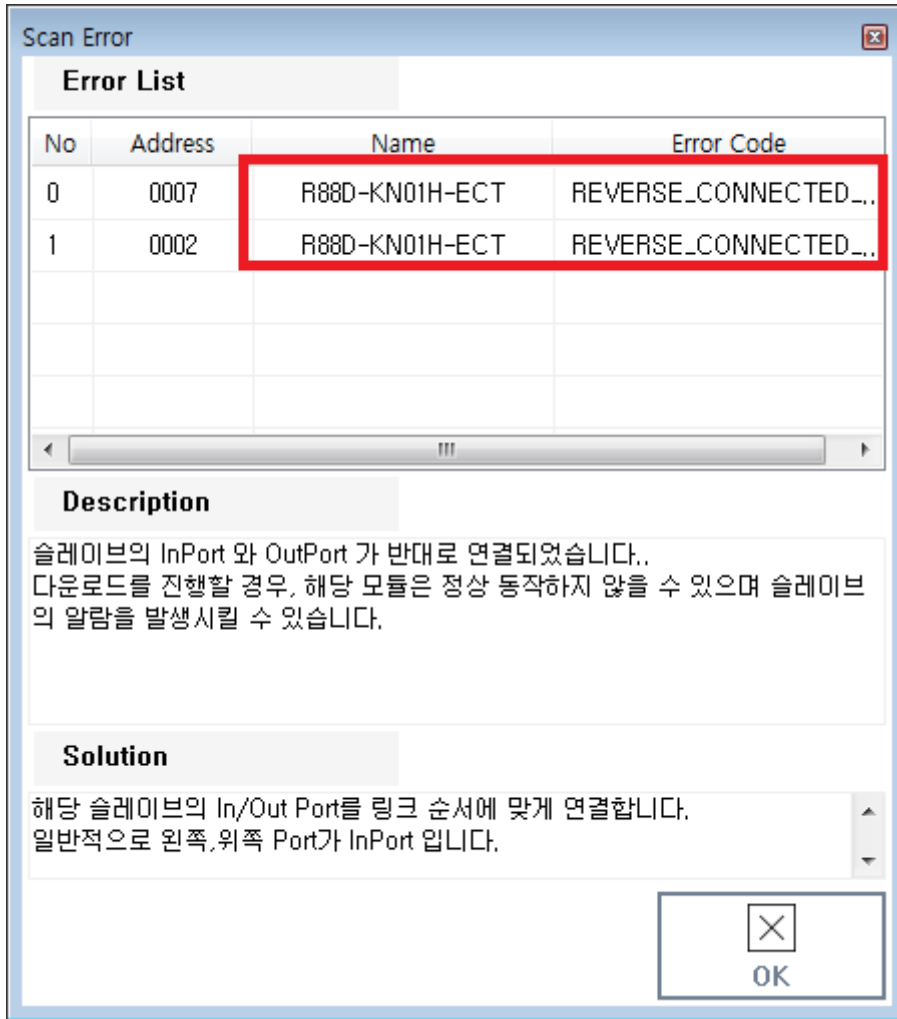

Reverse Connection Check 1
Info 2

- Scan Error 'REVERSER_CONNECTED_SLAVE'

Info

- EtherCAT Slave Inport Output가
- Inport Output가 Topology가
- Slave가 가
- SCAN ,

x

From:

<http://comizoa.com/info/> - -

Permanent link: