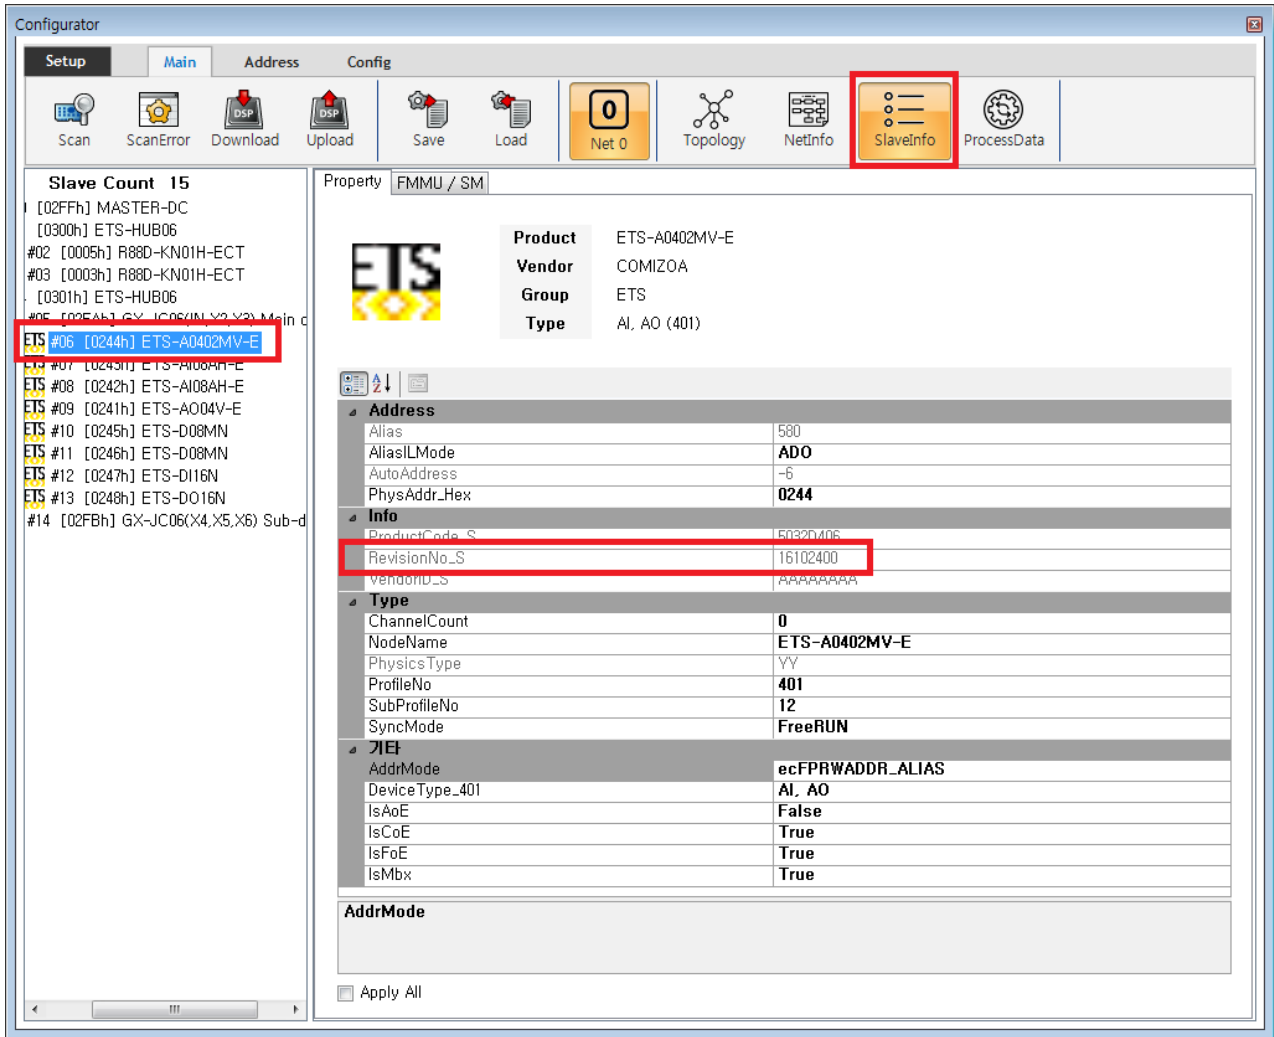

- RevisionNo SlaveInfo Tab RevisionNo