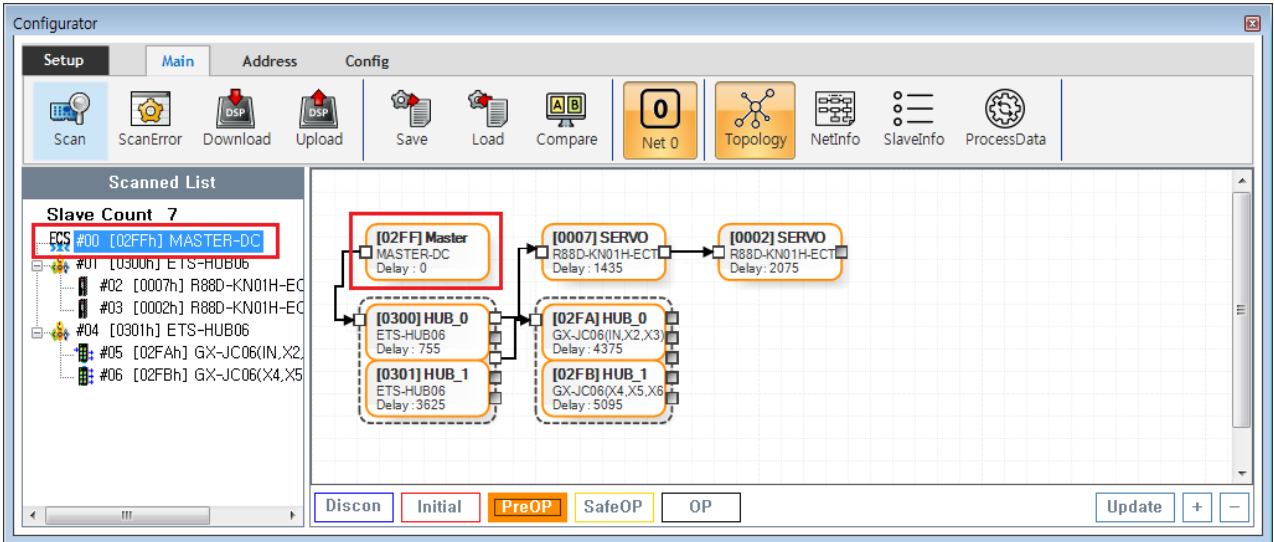

# Master-DC Invisible

× Scan Master-DC 가 Slave가

- Scan 'Master-DC'
  - 'Master-DC' EtherCAT Master Device ESC