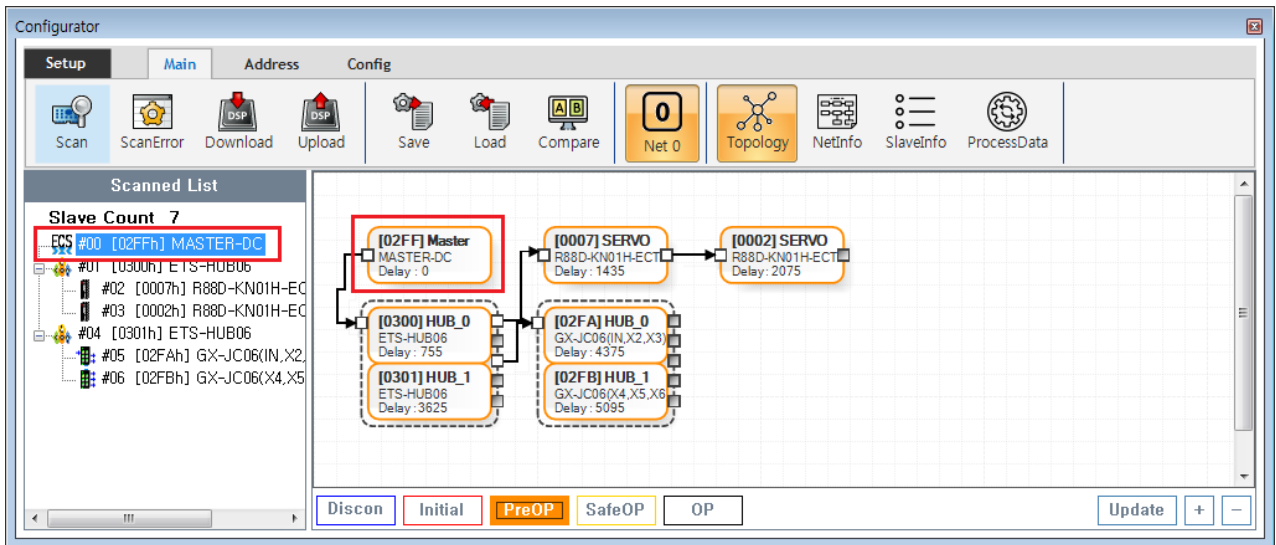

Master-DC Invisible ..... 1  
Info ..... 1

# Master-DC Invisible

× Scan Master-DC 가 Slave가

- Scan 'Master-DC'
  - 'Master-DC' EtherCAT Master Device ESC