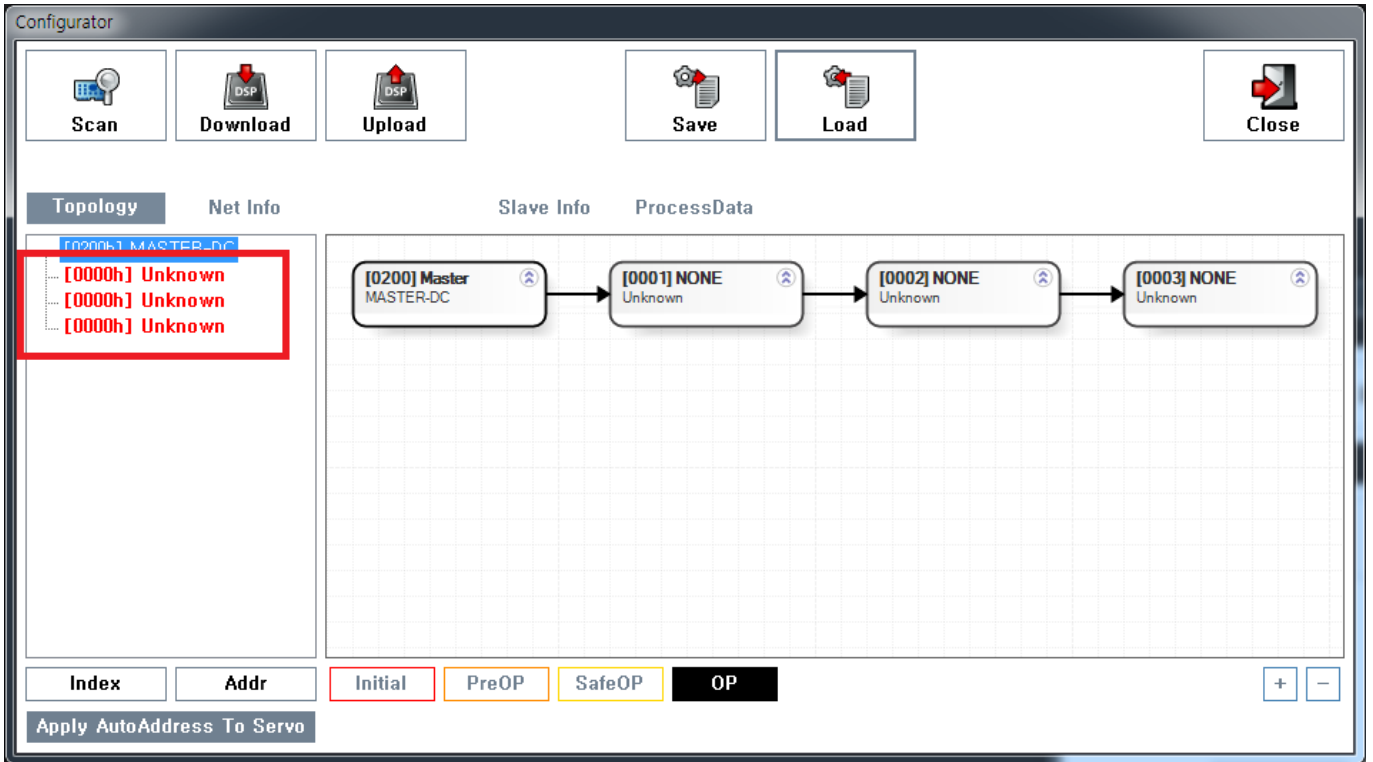

Event 1
Case 1 1

Event

- SCAN Slave가

Case 1

Cause

- SCAN ESI File(*.xml)

Solution

- XML (ComiIDE\Data\XML) Unknown Slave XML ¹⁾

¹⁾
ECatConfig EcatConfig\Data\XML

From:
<http://comizoa.com/info/> - -

Permanent link:
http://comizoa.com/info/doku.php?id=platform:ethercat:1_setup:10_config:ts:unknown_slave&rev=1540389404

Last update: 2024/07/08 18:22