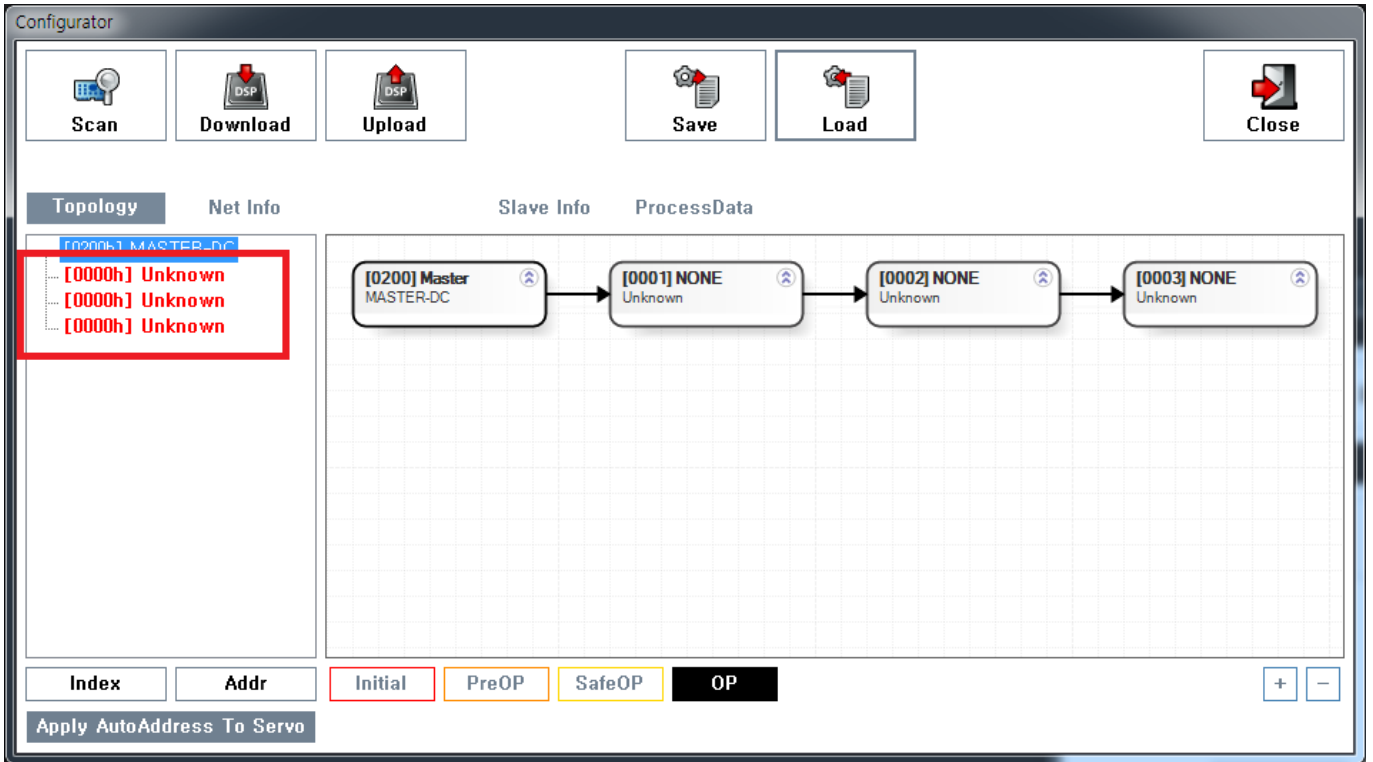

Event 1
Case 1 1

Event

- SCAN Slave가

Case 1

Cause

- SCAN ESI File(*.xml)

Solution

- XML (\ComiIDE\Data\XML) Unknown Slave XML ¹⁾