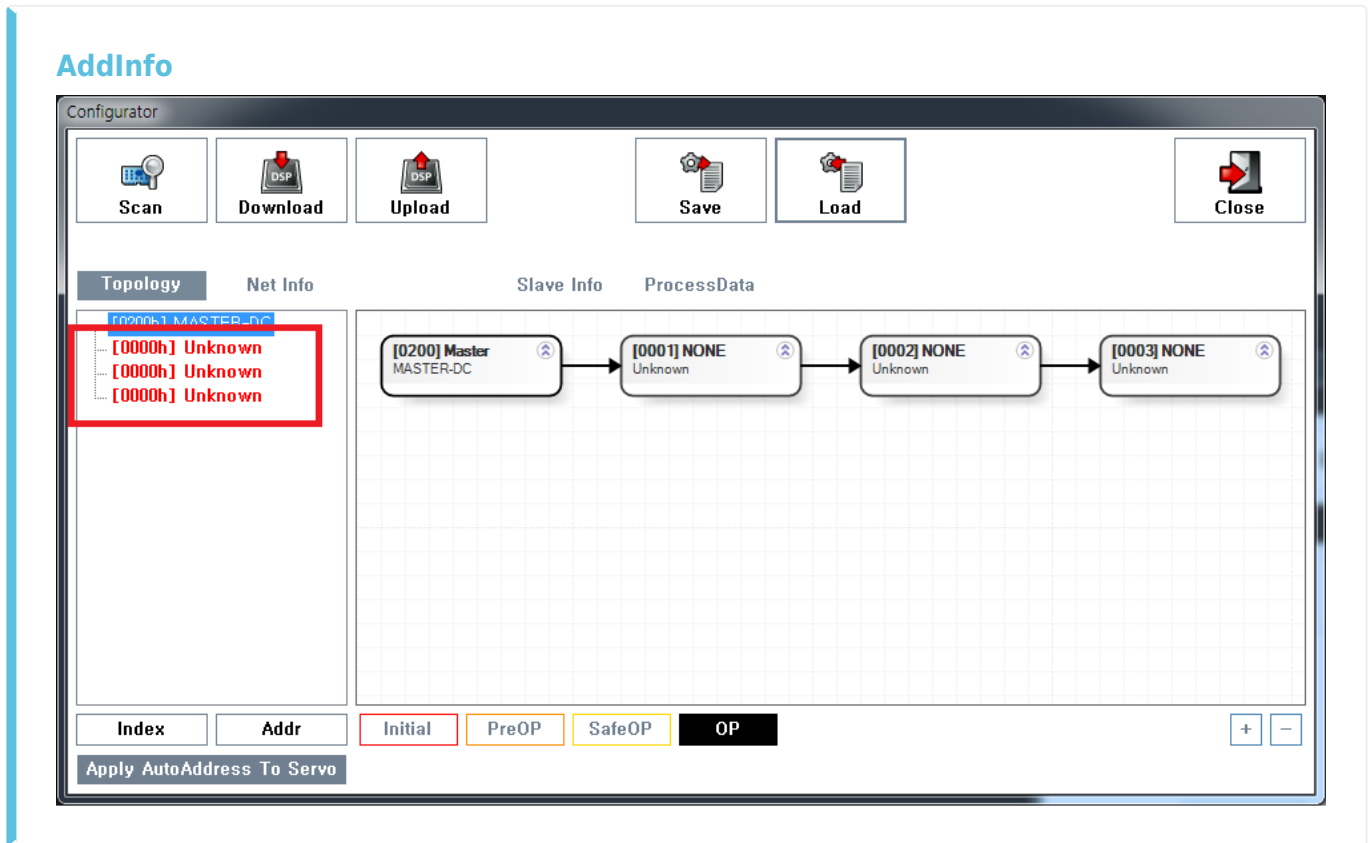

Case 1 1
 AddInfo 1
 Cause 1
 Solution 1

ethercat, , panasonic, , unknown, config, , scan

Unknown Slave

× SCAN Slave가

Case 1

Cause

- SCAN ESI File(*.xml)

Solution