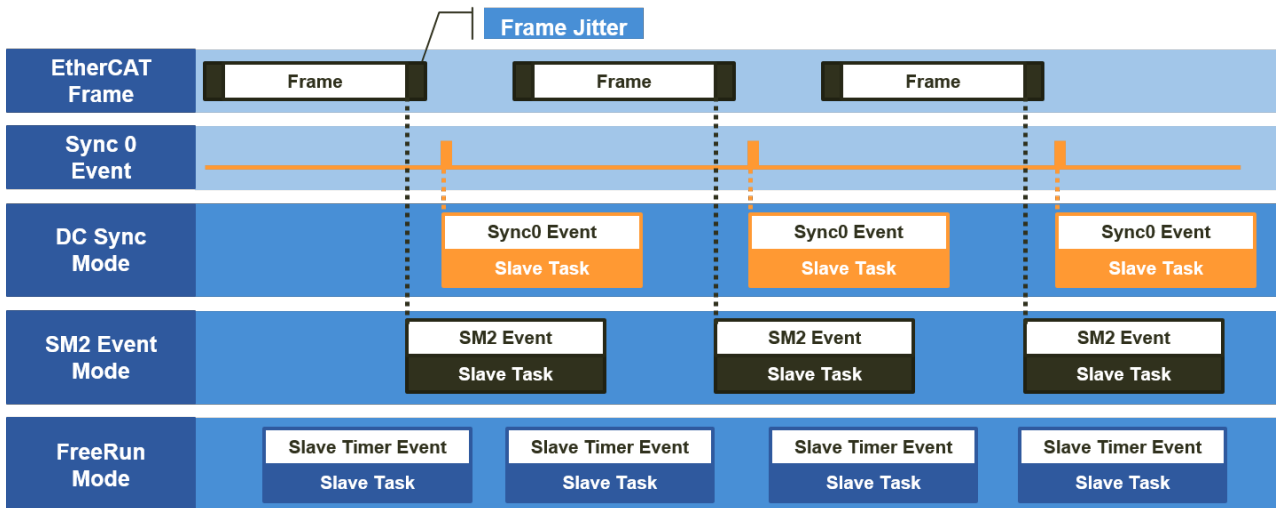

..... 1

Noise ..... 1

# (SyncMode)

x

- FreeRun : 가
- SM2 Event : (RxPDO)가 SM2 Event Event
- DC : 가 Sync0 Event(Interrupt) Event

### • EtherCAT Frame

SyncMode	Info
DC Sync	ns jitter
SM2 Event Mode	us jitter
FreeRun	

• **EtherCat Frame Jitter가**

SyncMode	Info
DC Sync	ns jitter (jitter )
SM2 Event Mode	SM2 Event Slave IRQ
FreeRun	

• **Lost Frame**

SyncMode	Info
DC Sync	ns jitter (jitter )
SM2 Event Mode	SM2 Event Slave IRQ
FreeRun	

From:

<http://comizoa.com/info/> - -

Permanent link:

[http://comizoa.com/info/doku.php?id=platform:ethercat:2\\_info:syncmode&rev=1560401243](http://comizoa.com/info/doku.php?id=platform:ethercat:2_info:syncmode&rev=1560401243)