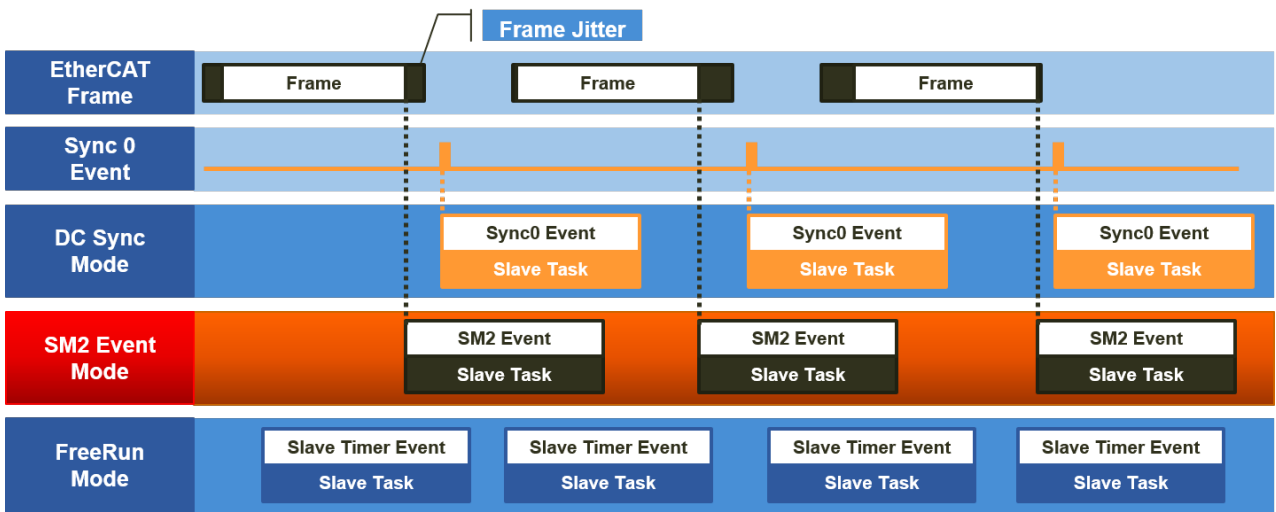

# (SyncMode)

x

- FreeRun : 가
- SM2 Event : (RxPDO)가 SM2 Event Event
- DC : 가 Sync0 Event(Interrupt) Event

## Noise

### • EtherCAT Frame

SyncMode	Info
DC Sync	ns jitter
SM2 Event Mode	us jitter
FreeRun	

• **EtherCat Frame Jitter가**

SyncMode	Info
DC Sync	ns jitter (jitter )
SM2 Event Mode	SM2 Event Slave IRQ
FreeRun	

• **Lost Frame**

SyncMode	Info
DC Sync	ns jitter (jitter )
SM2 Event Mode	SM2 Event Slave IRQ
FreeRun	

From:

<http://comizoa.com/info/> - -

Permanent link:

[http://comizoa.com/info/doku.php?id=platform:ethercat:2\\_info:syncmode&rev=1560401243](http://comizoa.com/info/doku.php?id=platform:ethercat:2_info:syncmode&rev=1560401243)