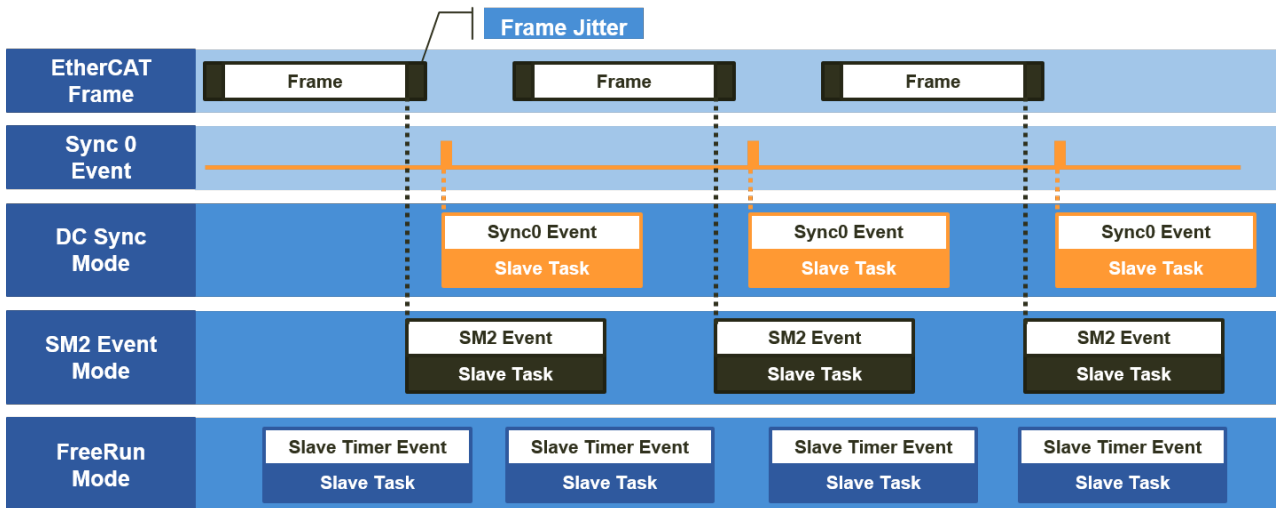

..... 1

Noise ..... 1

# (SyncMode)

x

- FreeRun : 가
- SM2 Event : (RxPDO)가 SM2 Event Event
- DC : 가 Sync0 Event(Interrupt) Event

### • EtherCAT Frame

SyncMode	Info
DC Sync	ns jitter
SM2 Event Mode	us jitter
FreeRun	

• **EtherCat Frame Jitter가**

SyncMode	Info
DC Sync	ns jitter (jitter )
SM2 Event Mode	SM2 Event Slave IRQ
FreeRun	

• **Lost Frame**

SyncMode	Info
DC Sync	ns jitter (jitter )
SM2 Event Mode	SM2 Event Slave IRQ
FreeRun	

From:

<http://comizoa.com/info/> - -

Permanent link:

[http://comizoa.com/info/doku.php?id=platform:ethercat:2\\_info:syncmode&rev=1573645410](http://comizoa.com/info/doku.php?id=platform:ethercat:2_info:syncmode&rev=1573645410)