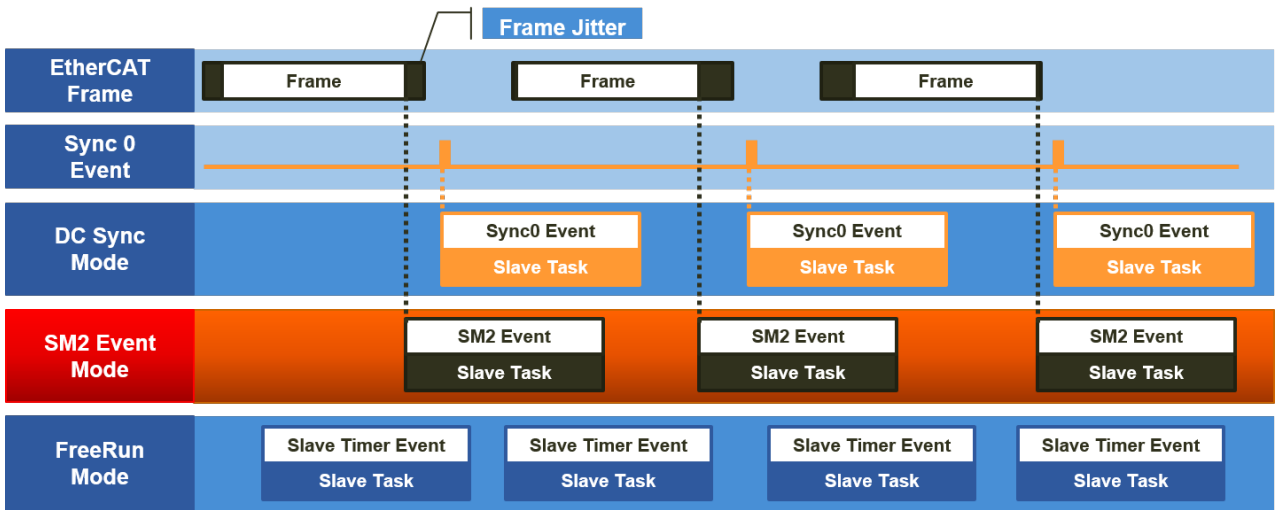

# (SyncMode)

x

- FreeRun : 가
- SM2 Event : (RxPDO)가 SM2 Event Event
- DC : 가 Sync0 Event(Interrupt) Event

## Noise

### • EtherCAT Frame

SyncMode	Info
DC Sync	ns jitter
SM2 Event Mode	us jitter
FreeRun	

• **EtherCat Frame Jitter가**

SyncMode	Info
DC Sync	ns jitter (jitter )
SM2 Event Mode	SM2 Event Slave IRQ
FreeRun	

• **Lost Frame**

SyncMode	Info
DC Sync	ns jitter (jitter )
SM2 Event Mode	SM2 Event Slave IRQ
FreeRun	

From:

<http://comizoa.com/info/> - -

Permanent link:

[http://comizoa.com/info/doku.php?id=platform:ethercat:2\\_info:syncmode&rev=1573645410](http://comizoa.com/info/doku.php?id=platform:ethercat:2_info:syncmode&rev=1573645410)