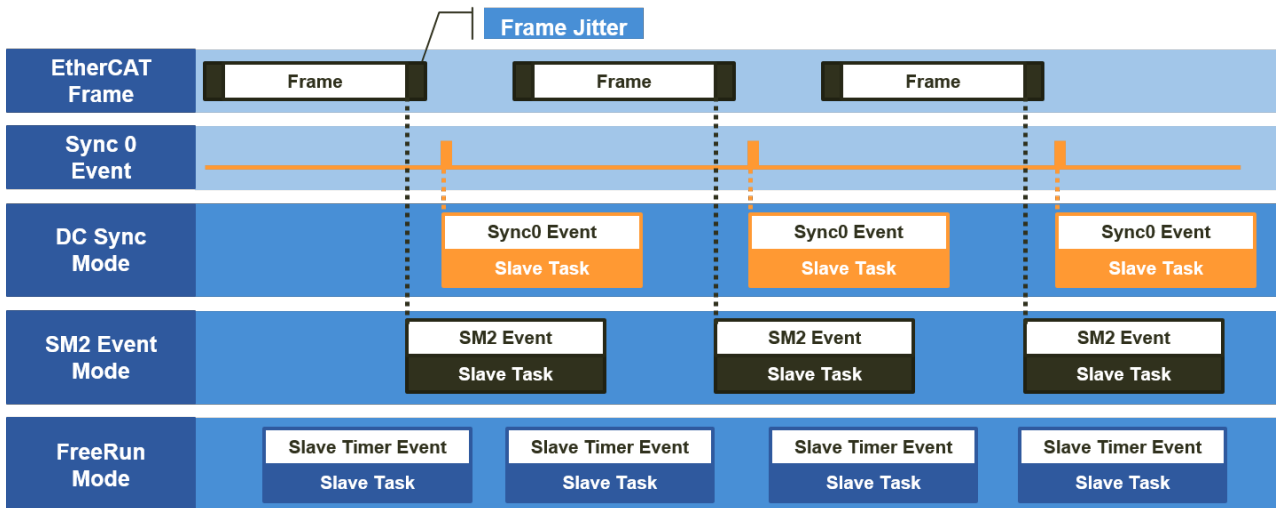

..... 1

Noise ..... 1

# (SyncMode)

x

- FreeRun : 가
- SM2 Event : (RxPDO)가 SM2 Event Event
- DC : 가 Sync0 Event(Interrupt) Event

### • EtherCAT Frame

SyncMode	Info
DC Sync	ns jitter
SM2 Event Mode	us jitter
FreeRun	

• **EtherCat Frame Jitter가**

SyncMode	Info
DC Sync	ns jitter (jitter )
SM2 Event Mode	SM2 Event Slave IRQ
FreeRun	

• **Lost Frame**

SyncMode	Info
DC Sync	ns jitter (jitter )
SM2 Event Mode	SM2 Event Slave IRQ
FreeRun	

From:

<http://comizoa.com/info/> - -

Permanent link:

[http://comizoa.com/info/doku.php?id=platform:ethercat:2\\_info:syncmode&rev=1573645419](http://comizoa.com/info/doku.php?id=platform:ethercat:2_info:syncmode&rev=1573645419)