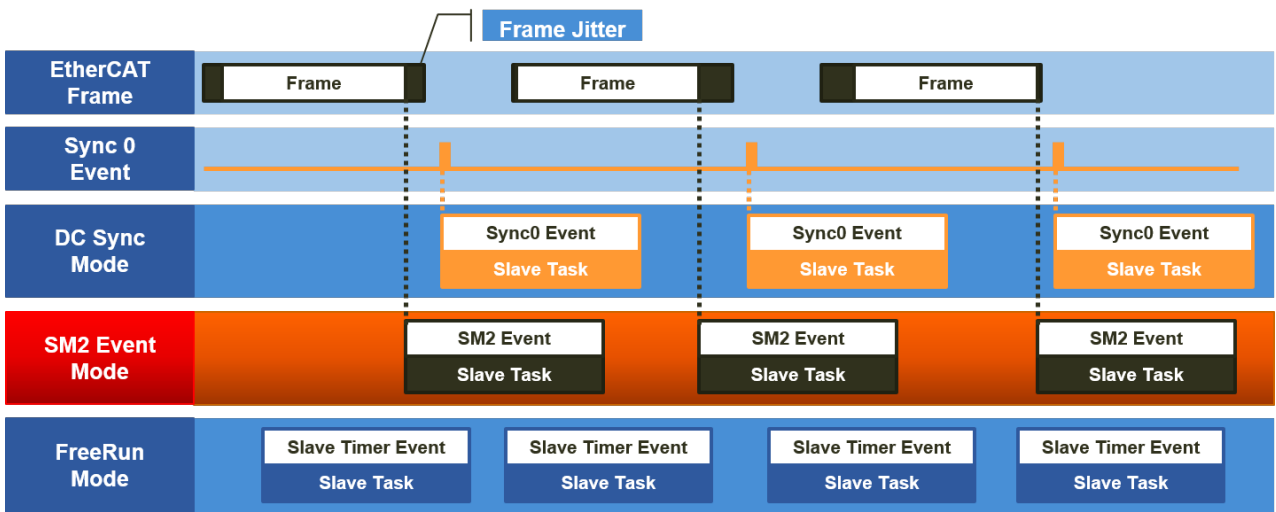

# (SyncMode)

x

- FreeRun : 가
- SM2 Event : (RxPDO)가 SM2 Event Event
- DC : 가 Sync0 Event(Interrupt) Event

## Noise

### • EtherCAT Frame

SyncMode	Info
DC Sync	ns jitter
SM2 Event Mode	us jitter
FreeRun	

• **EtherCat Frame Jitter가**

SyncMode	Info
DC Sync	ns jitter (jitter )
SM2 Event Mode	SM2 Event Slave IRQ
FreeRun	

• **Lost Frame**

SyncMode	Info
DC Sync	ns jitter (jitter )
SM2 Event Mode	SM2 Event Slave IRQ
FreeRun	

From:

<http://comizoa.com/info/> - -

Permanent link:

[http://comizoa.com/info/doku.php?id=platform:ethercat:2\\_info:syncmode&rev=1573645419](http://comizoa.com/info/doku.php?id=platform:ethercat:2_info:syncmode&rev=1573645419)