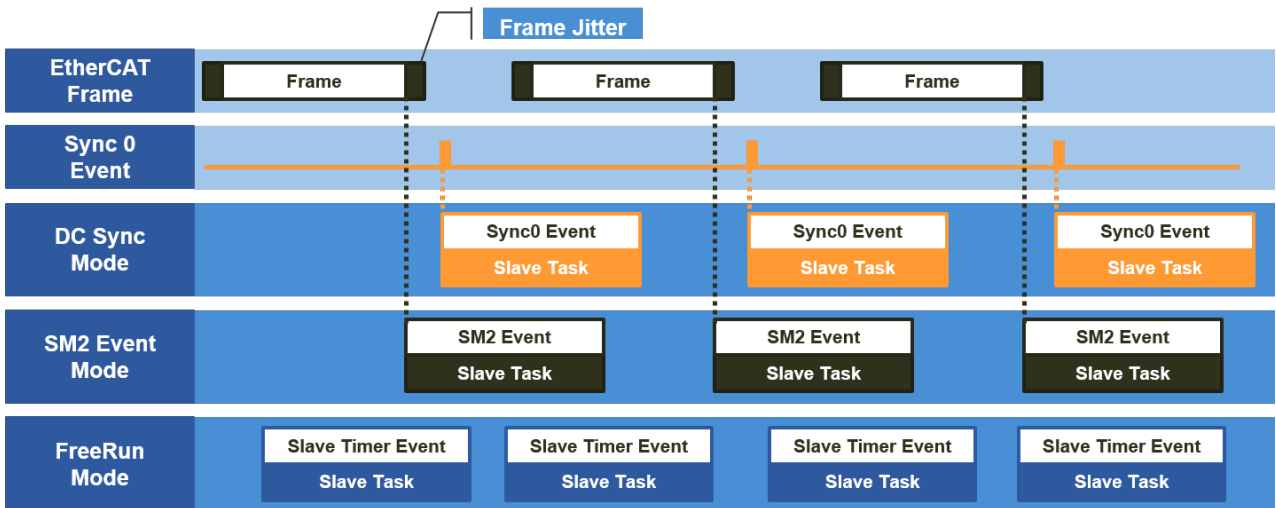

(SyncMode) 1
..... 1
Noise 1

(SyncMode)

×

- FreeRun : 가
- SM2 Event : (RxPDO)가 SM2 Event Event
- DC : 가 Sync0 Event(Interrupt) Event

Noise

• EtherCAT Frame

SyncMode	Info
DC Sync	ns jitter
SM2 Event Mode	us jitter
FreeRun	

• EtherCat Frame Jitter가

SyncMode	Info
DC Sync	ns jitter (jitter)
SM2 Event Mode	SM2 Event Slave IRQ
FreeRun	

• Lost Frame

SyncMode	Info
DC Sync	ns jitter (jitter)
SM2 Event Mode	SM2 Event Slave IRQ
FreeRun	

From:

<http://comizoa.com/info/> - -

Permanent link:

http://comizoa.com/info/doku.php?id=platform:ethercat:2_info:syncmode&rev=1587001486

Last update: **2024/07/08 18:22**