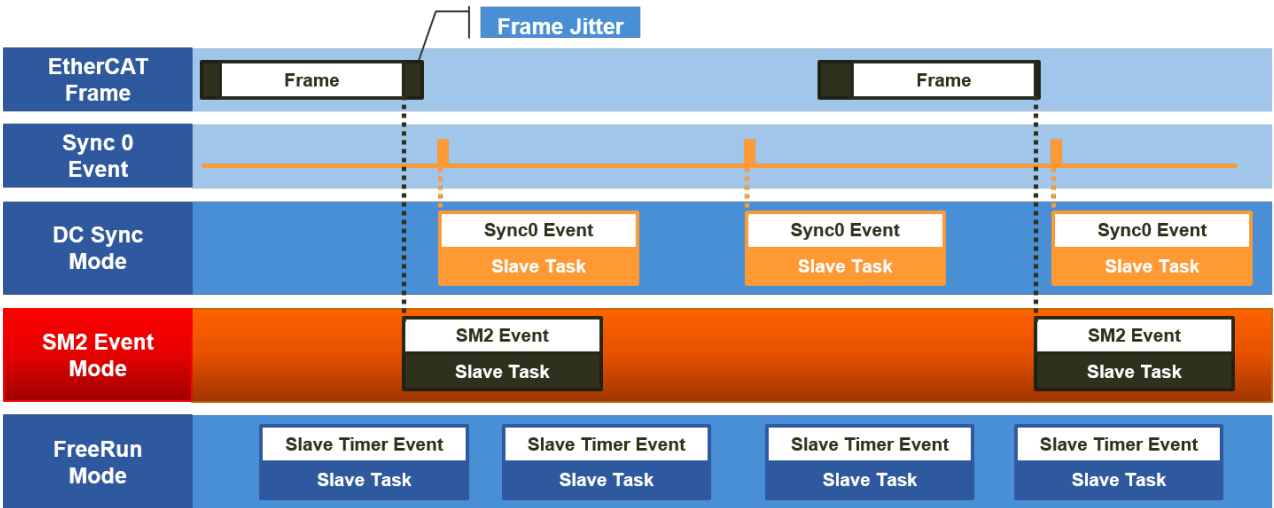

(SyncMode) 1
..... 1
Noise 1

(SyncMode)

×

- FreeRun : 가
- SM2 Event : (RxPDO)가 SM2 Event Event
- DC : 가 Sync0 Event(Interrupt) Event

Noise

• EtherCAT Frame

SyncMode	Info
DC Sync	ns jitter
SM2 Event Mode	us jitter
FreeRun	

• EtherCat Frame Jitter가

SyncMode	Info
DC Sync	ns jitter (jitter)
SM2 Event Mode	SM2 Event Slave IRQ
FreeRun	

• Lost Frame

SyncMode	Info
DC Sync	ns jitter (jitter)
SM2 Event Mode	SM2 Event Slave IRQ
FreeRun	

From:

<http://comizoa.com/info/> - -

Permanent link:

http://comizoa.com/info/doku.php?id=platform:ethercat:2_info:syncmode&rev=1587001486

Last update: **2024/07/08 18:22**