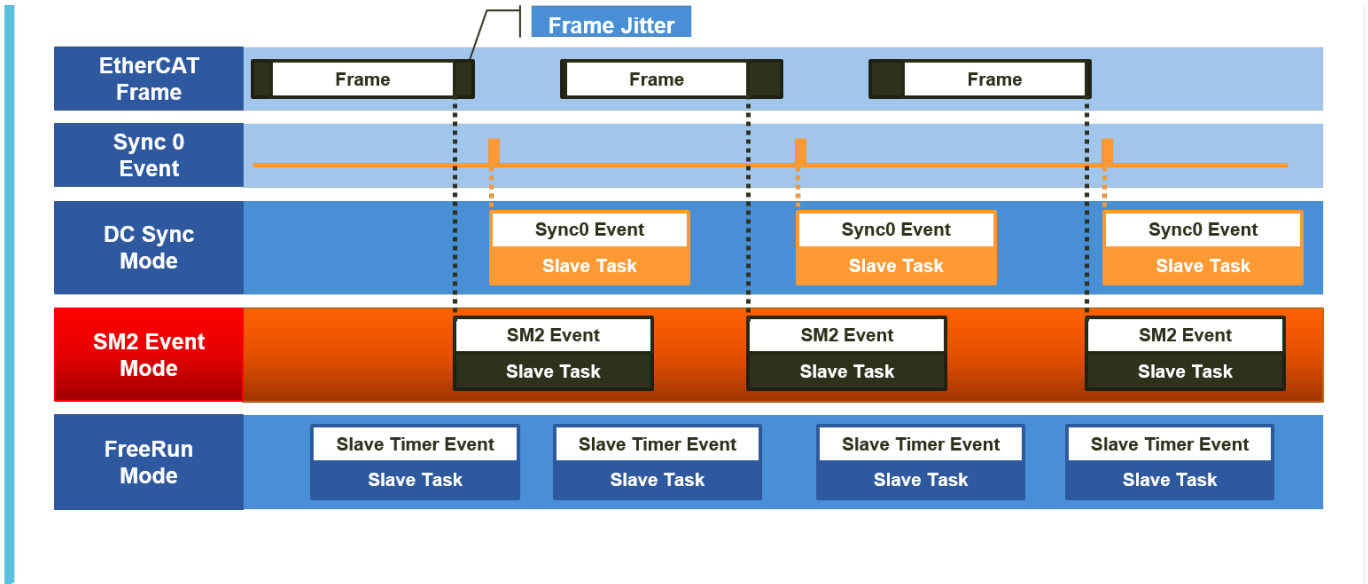

(SyncMode) 1
..... 1
Noise 1

(SyncMode)

×

- FreeRun : 가
- SM2 Event : (RxPDO)가 SM2 Event Event
- DC : 가 Sync0 Event(Interrupt) Event

Noise

• EtherCAT Frame

SyncMode	Info
DC Sync	ns jitter
SM2 Event Mode	us jitter
FreeRun	

• EtherCat Frame Jitter가

SyncMode	Info
DC Sync	ns jitter (jitter)
SM2 Event Mode	SM2 Event Slave IRQ
FreeRun	

• Lost Frame

SyncMode	Info
DC Sync	ns jitter (jitter)
SM2 Event Mode	SM2 Event Slave IRQ
FreeRun	

From:

<http://comizoa.com/info/> - -

Permanent link:

http://comizoa.com/info/doku.php?id=platform:ethercat:2_info:syncmode&rev=1587001486

Last update: **2024/07/08 18:22**