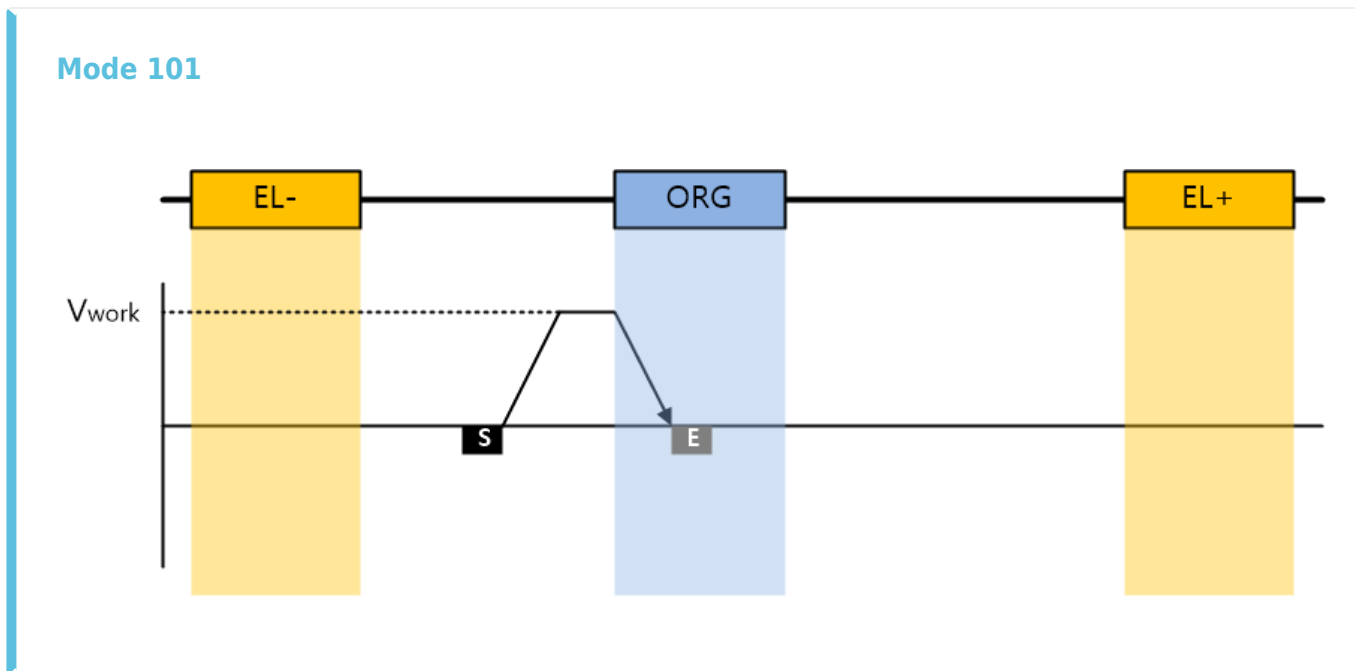

Master HomeMode

× COMIZOA EtherCAT Master 가 HomeMode .

- **ORG ON → STOP**

- ◦
- '0'