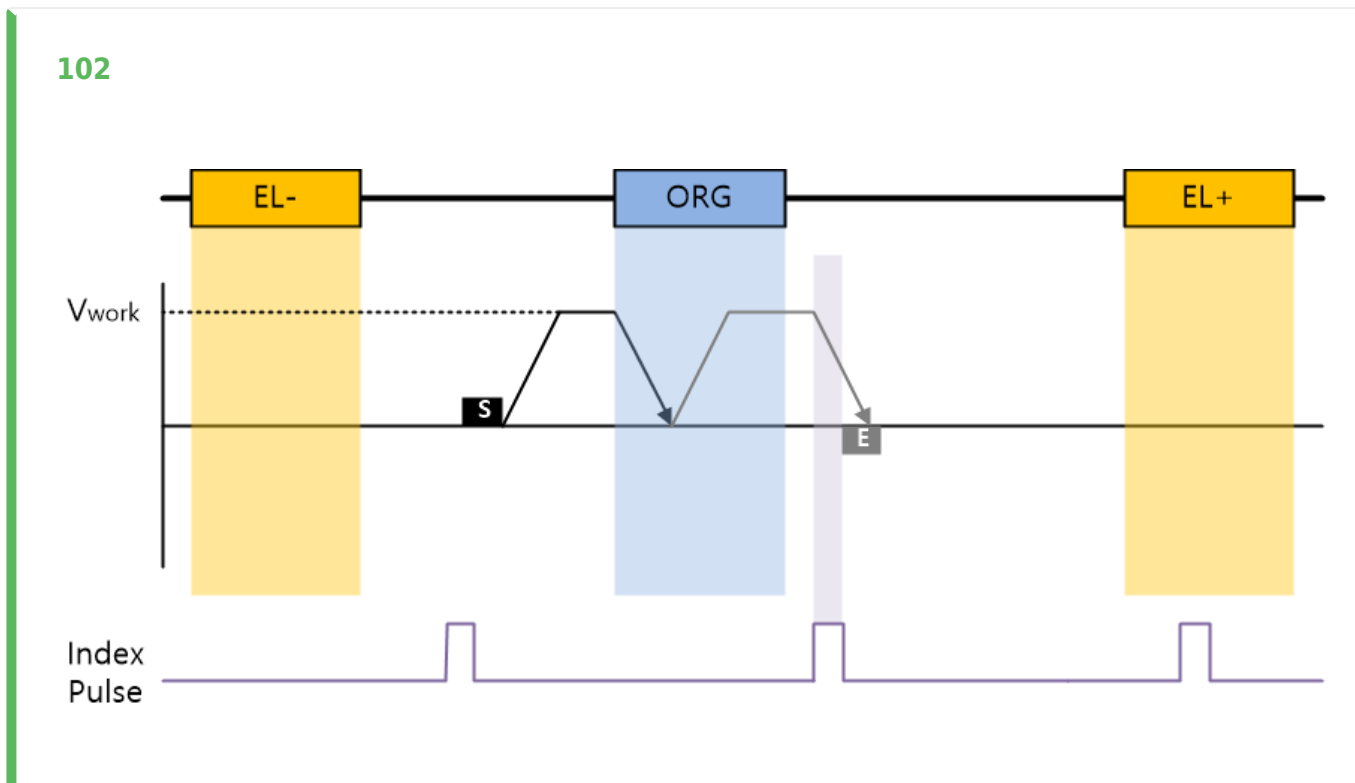

- **ORG ON → STOP → FWD → Z-Pulse ON → STOP**