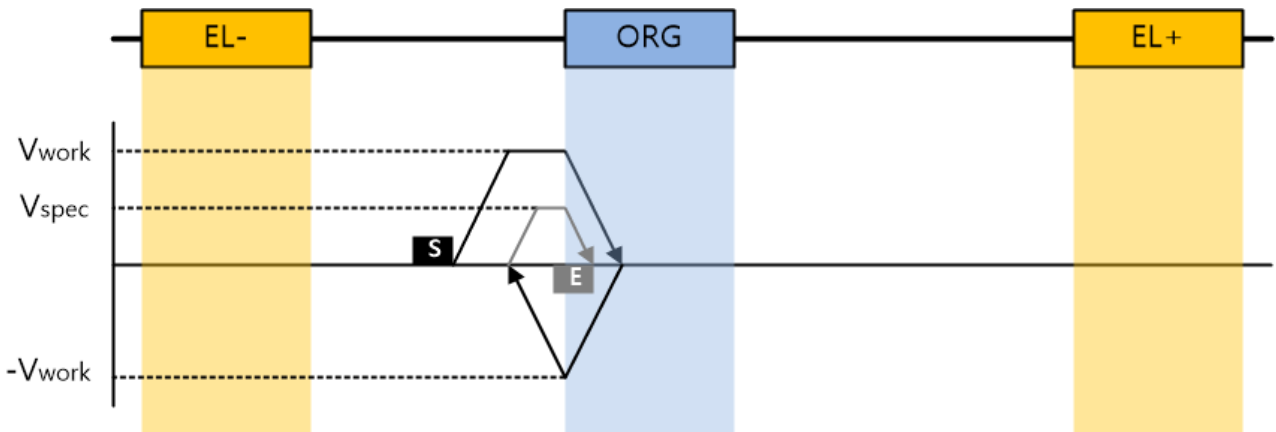

104, 114

- **ORG ON → STOP → BWD → ORG OFF → STOP → FWD(HomeSpec) → ORG ON →**