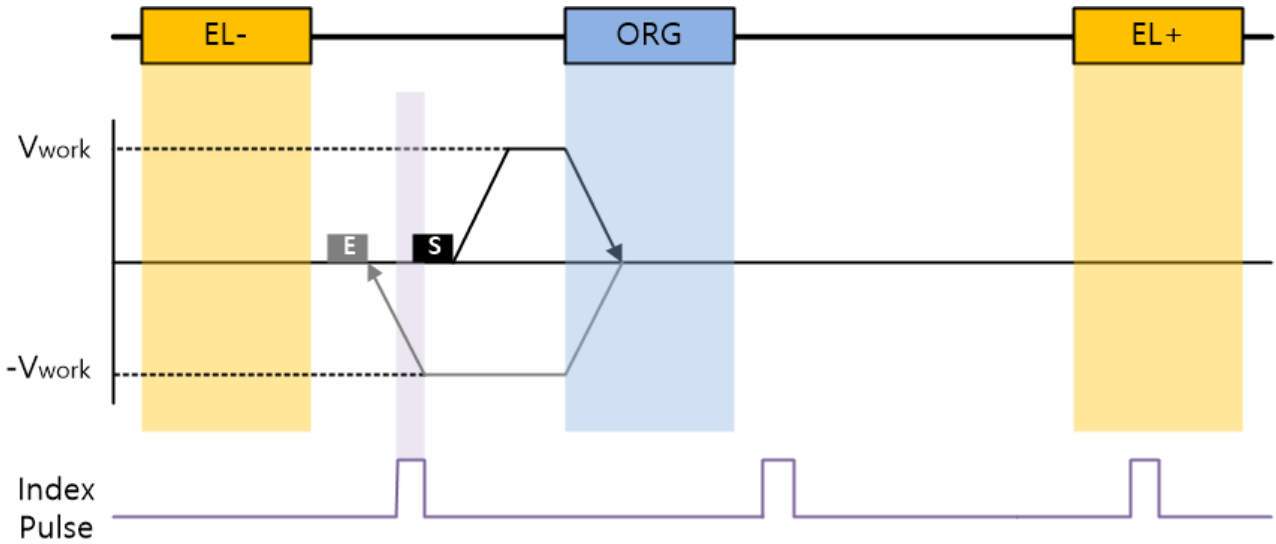

- ○
- 가 Z

103

- **ORG ON → STOP → BWD → Z-Pulse ON → STOP**

- ○
- 가 Z