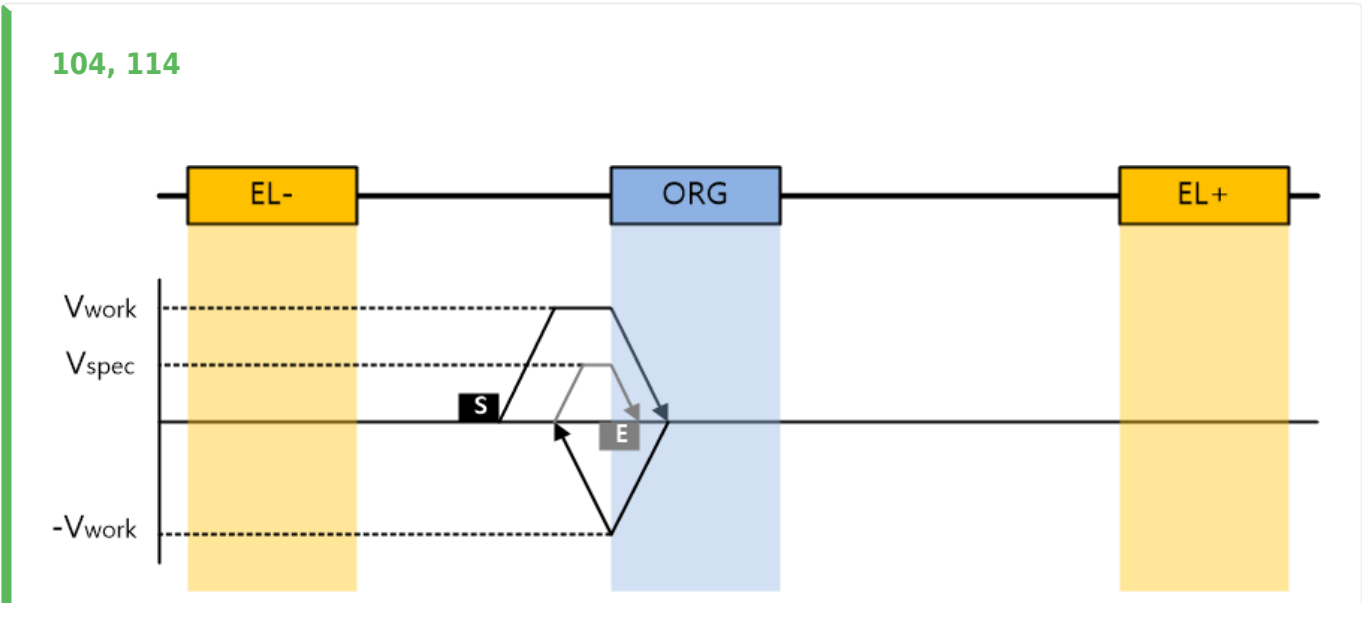

ORG ON → STOP → FWD → Z-Pulse ON → STOP

- •
- 가 Z

- •
- 가 Z