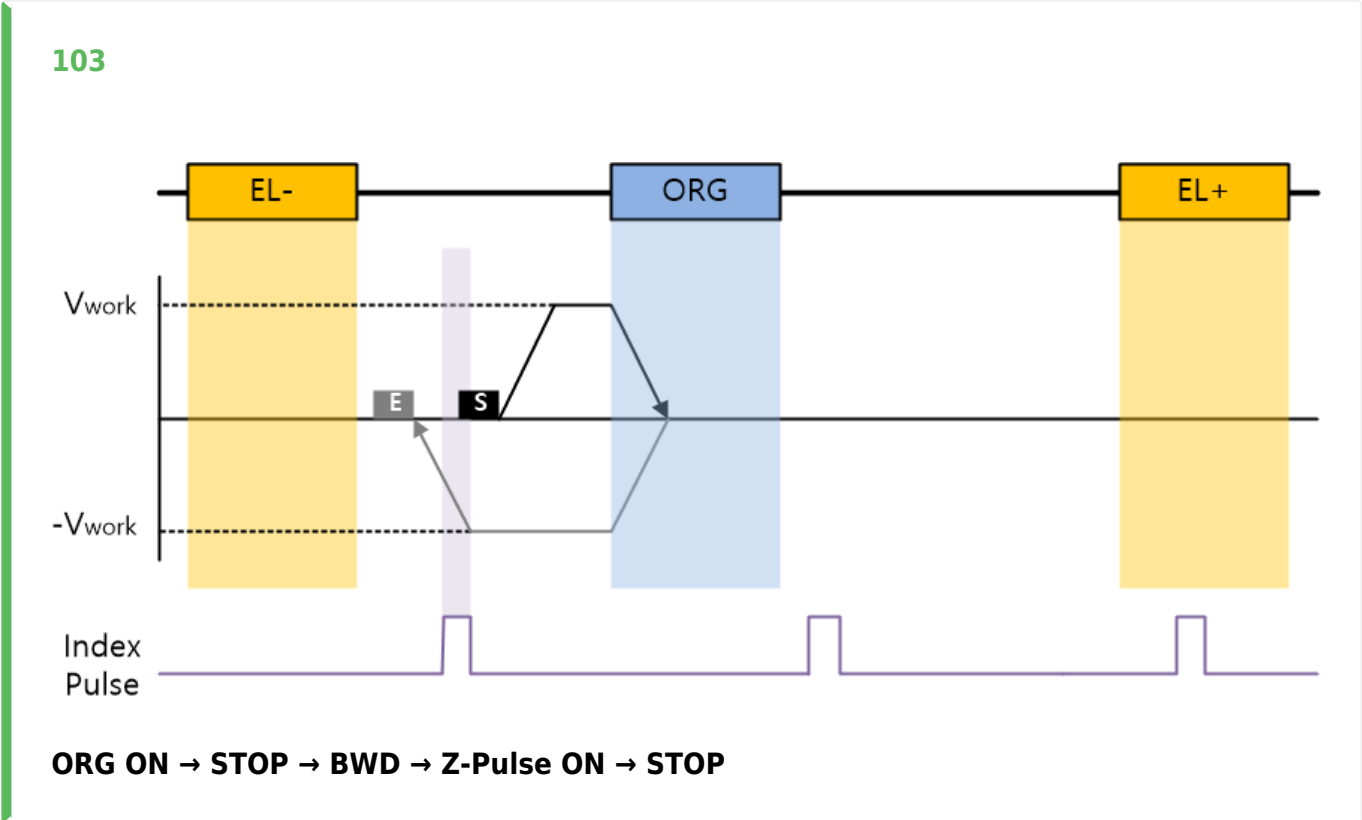

ORG ON → STOP → FWD → Z-Pulse ON → STOP

- •
- 가 Z