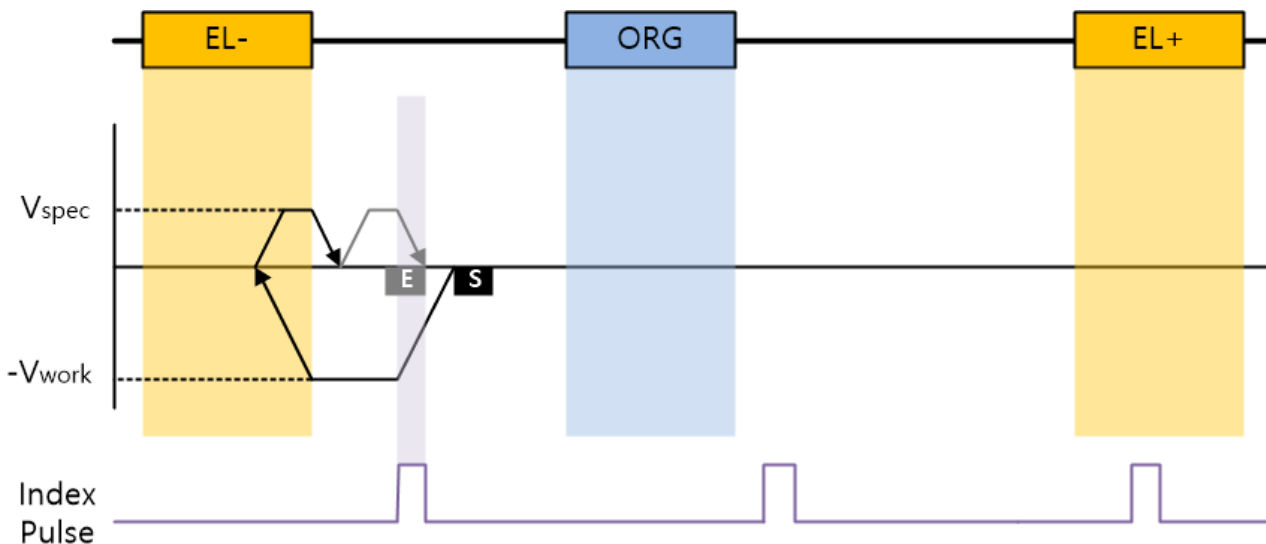

- , 가 .
- 114 .

108

EL ON → STOP → BWD(HS) → EL OFF → STOP → BWD(HS) → Z-Pulse ON → STOP

- .
- , 가 .
- , Z .

109