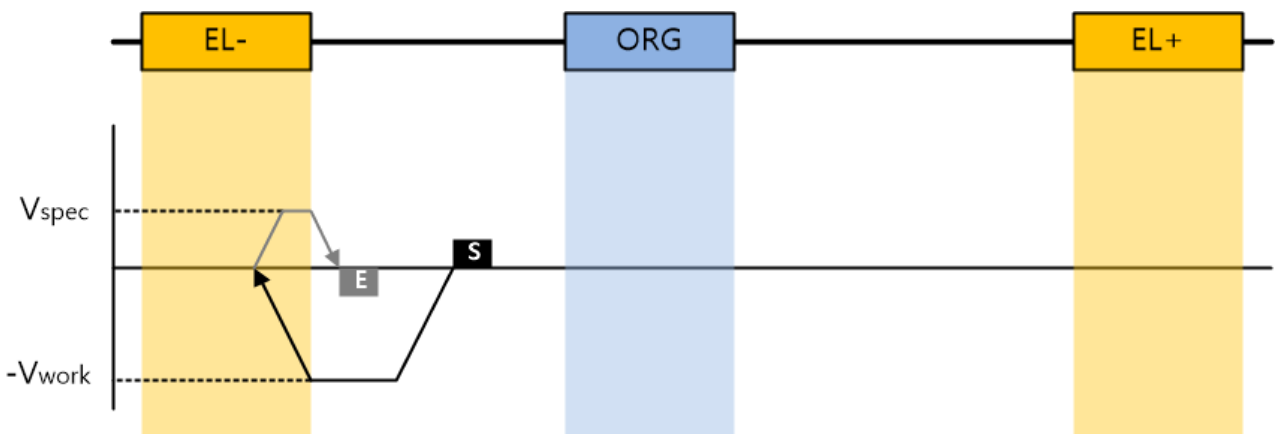

107, 117

EL ON → STOP → BWD(HS) → EL OFF → STOP

- •