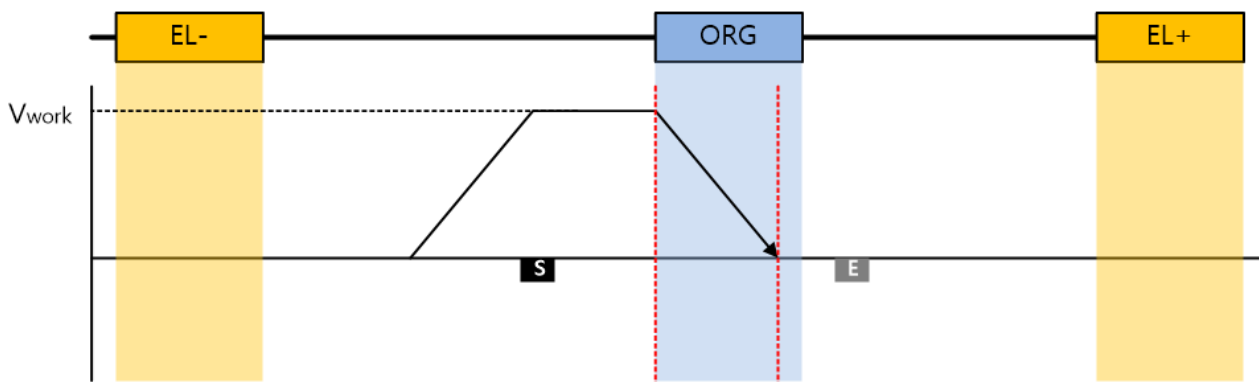

..... 1
..... 1

x

Motor Position		-100	-80
Master Position	Touch Probe Off	0	
	Touch Probe On	0	80

- 0
- , Motor Position -80 0
- **ORG**
- 0
- , Motor Position -100 0
- ,
- 80

x

가 가

From:

<http://comizoa.com/info/> - -