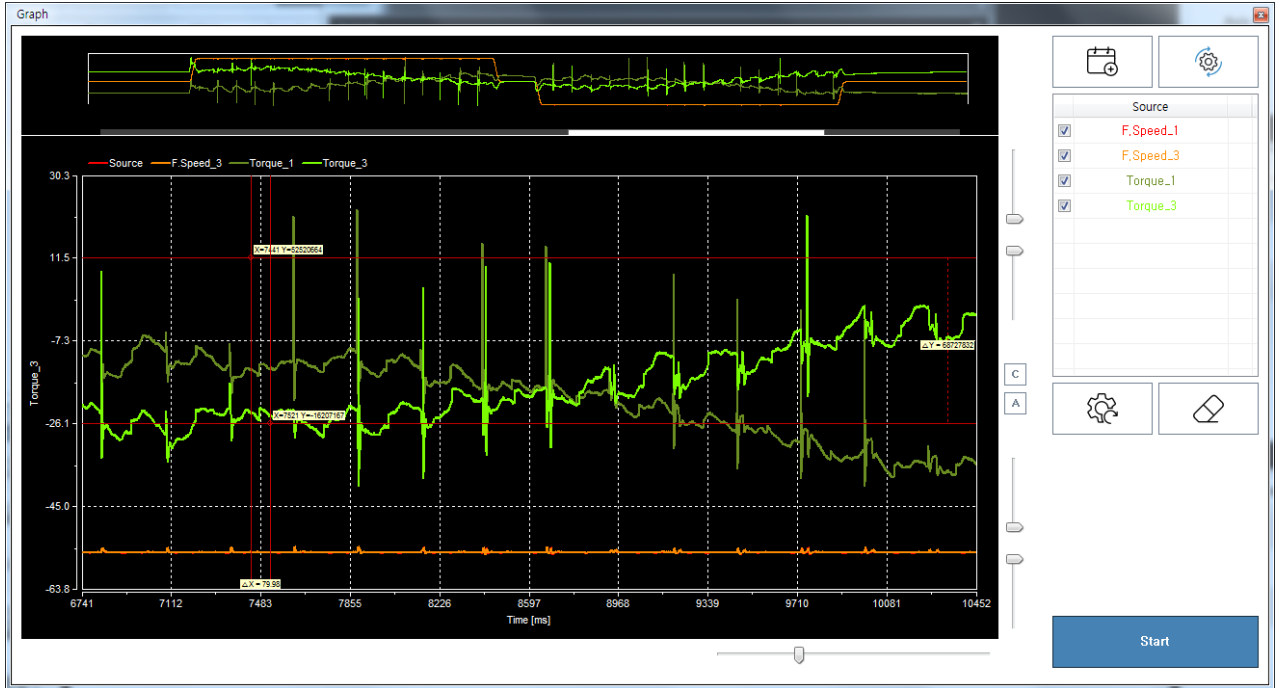

ethercat, , panasonic, , , , ,

&

×

AddInfo

- 가
- ,
- 가
- ( )
- Target Position 1Cycle 2

Case 1

Cause

- 1)

Solution