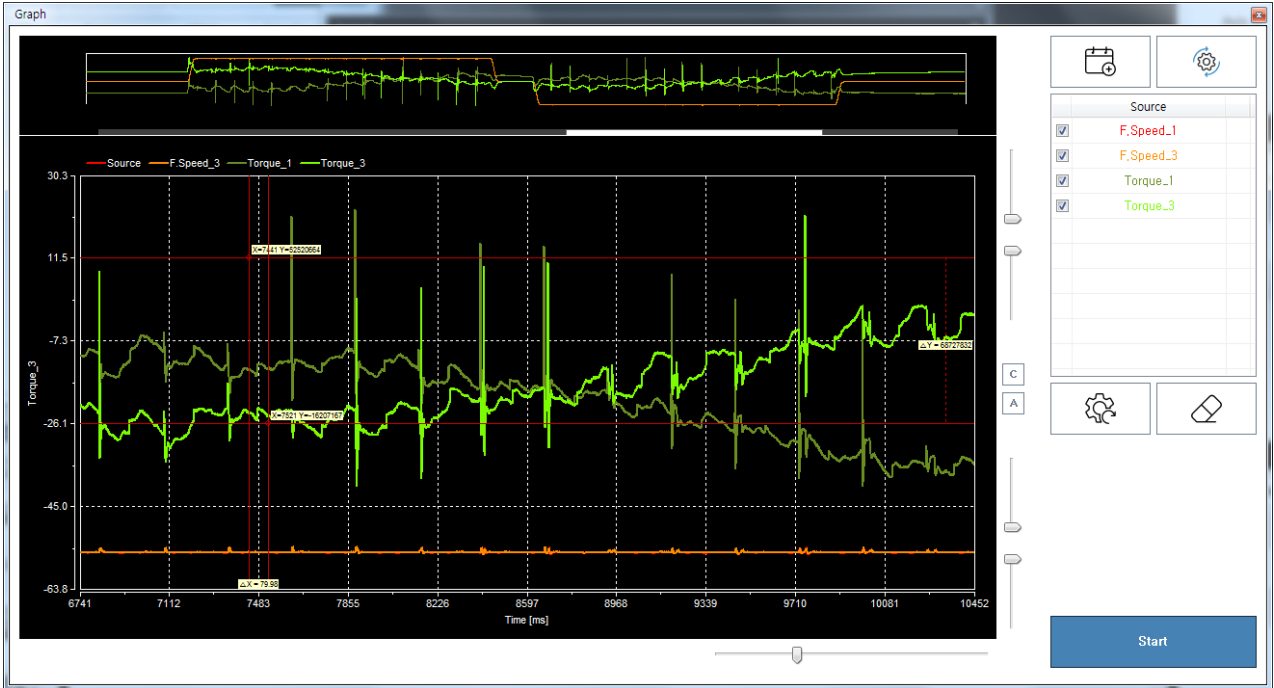

&	1
AddInfo	1
Case 1	1
Cause	1
Solution	1
Case 2	2
Cause	2
Solution	2

ethercat, , panasonic, , , , , ,

&

×

AddInfo

- 가
- ,
- 가
- Target Position 1Cycle 2
- SyncMode

Case 1

Cause

- 1)

Solution