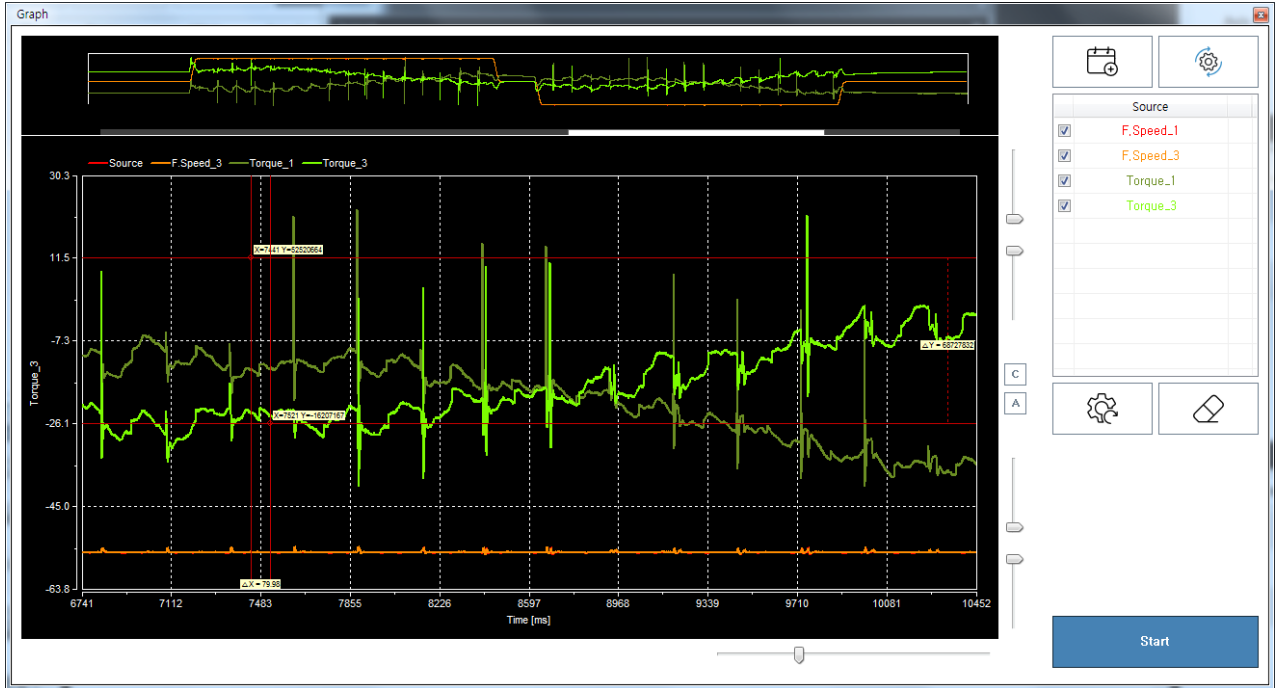

&	1
AddInfo	1
Case 1	1
Cause	1
Solution	1
Case 2	2
Cause	2
Solution	2

ethercat, , panasonic, , , , ,

&

×

AddInfo

- 가
- ,
- 가
- Target Position 1Cycle 2
- SyncMode

Case 1

Cause

- 1)

Solution