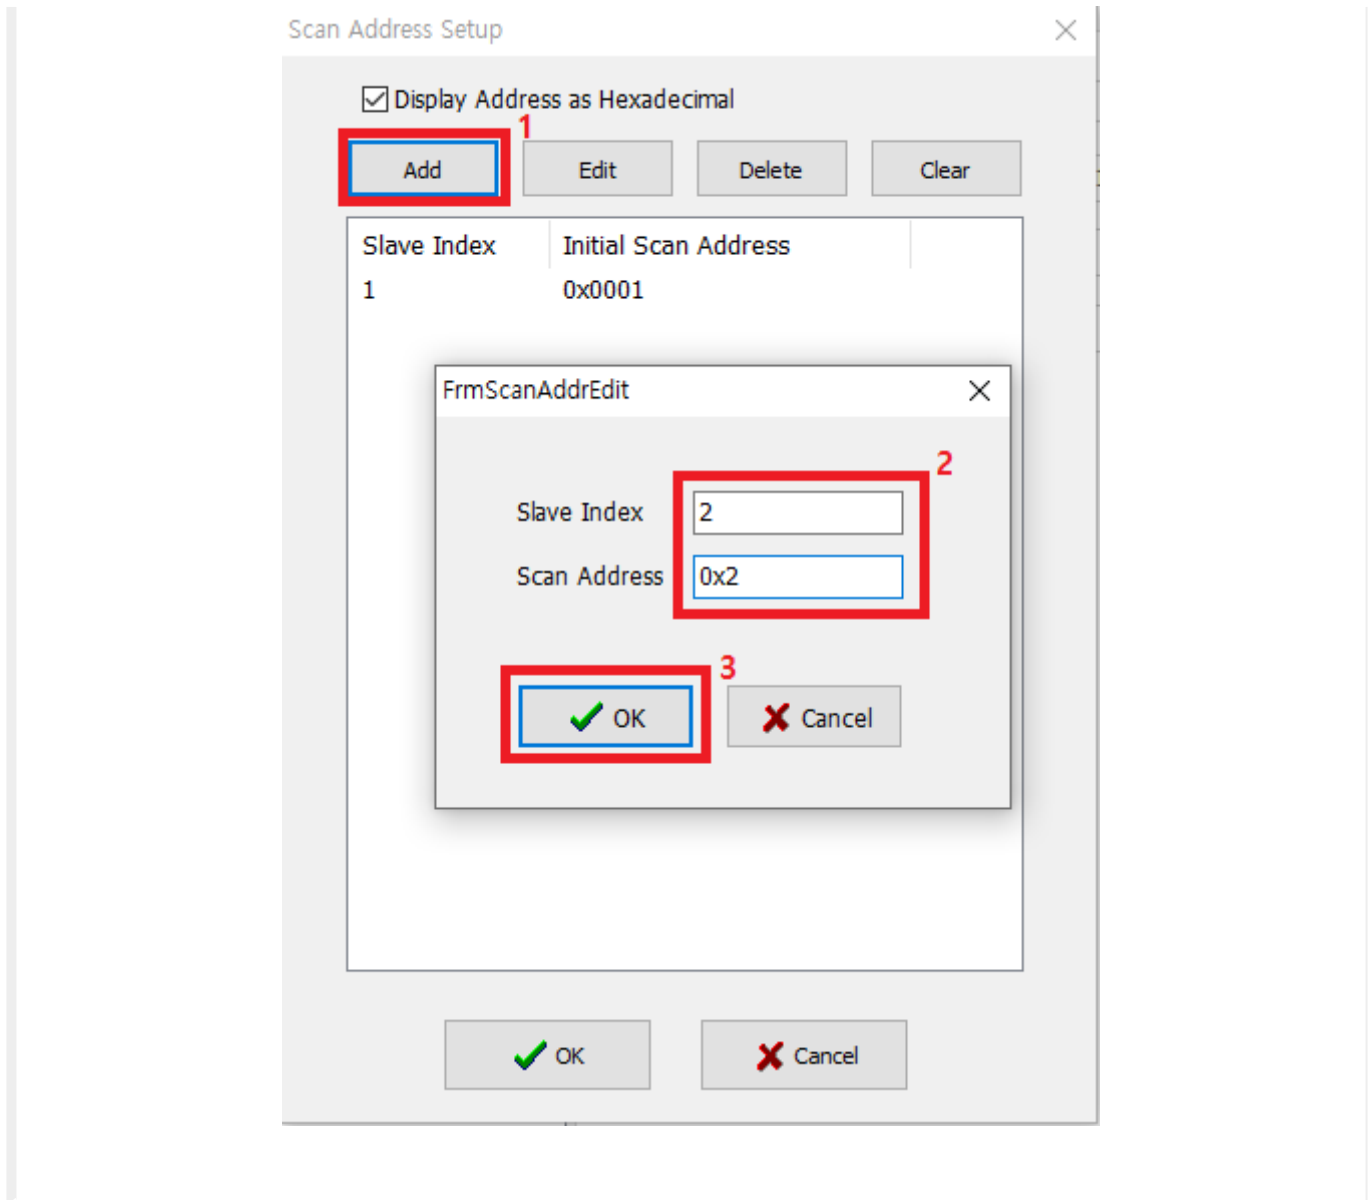

..... 1

..... 1

ELMO :

x
(Station Alias)

x Alias ,

- Station Alias , Configurator Alias Slave
Physical Address

ComiIDE

- **CSA**
 - AddressMode CSA
 - PhysAddr_Hex Address
 - Download

ComiECatConfig

- **Config - Scan Setup** 'Scan Address Setup'

- **Add**

- SlaveIndex, Address **OK**
- 'Scan' , .

From:
<http://comizoa.com/info/> - -

Permanent link:
http://comizoa.com/info/doku.php?id=platform:ethercat:70_users_guide:20_ts:csa&rev=1624434107