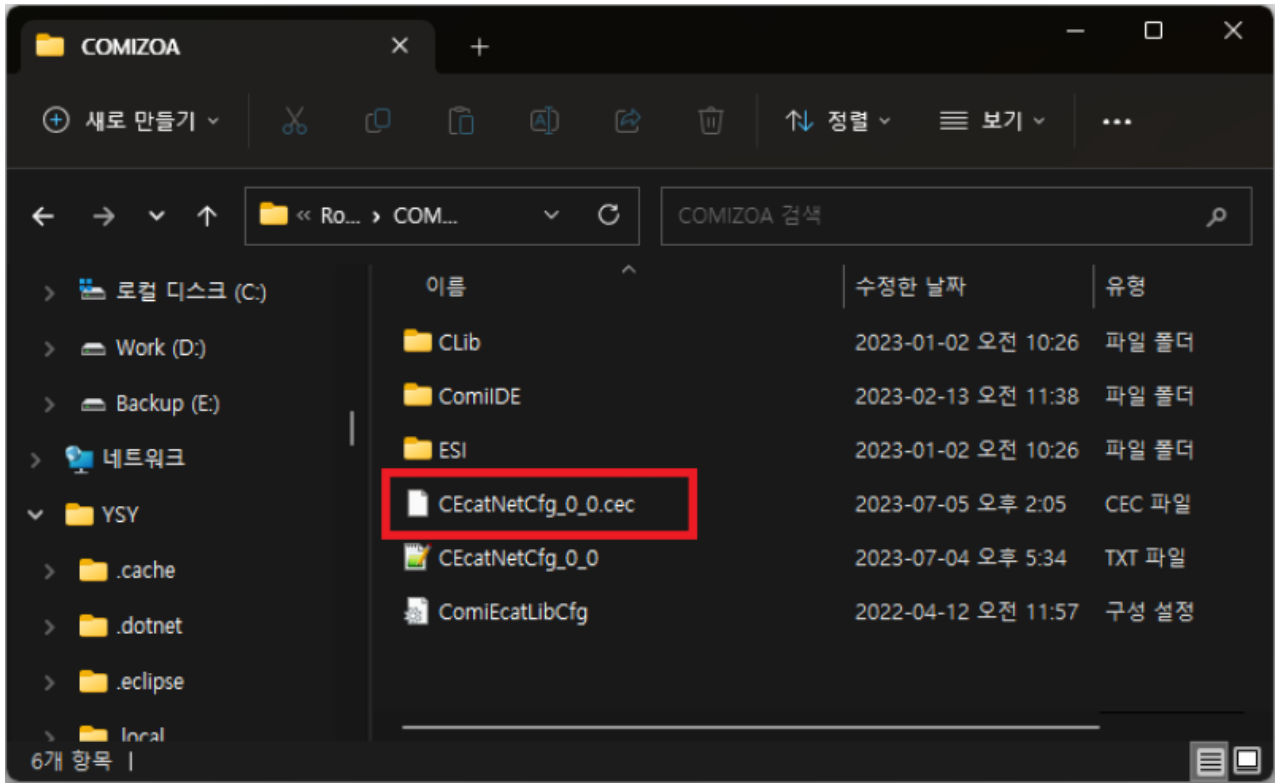

- PC

From: <http://comizoa.com/info/> - -

Permanent link: <http://comizoa.com/info/doku.php?id=platform:ethercat:70_users_guide:20_ts:fwdown&rev=1688535773>

Last update: **2024/07/08 18:22**