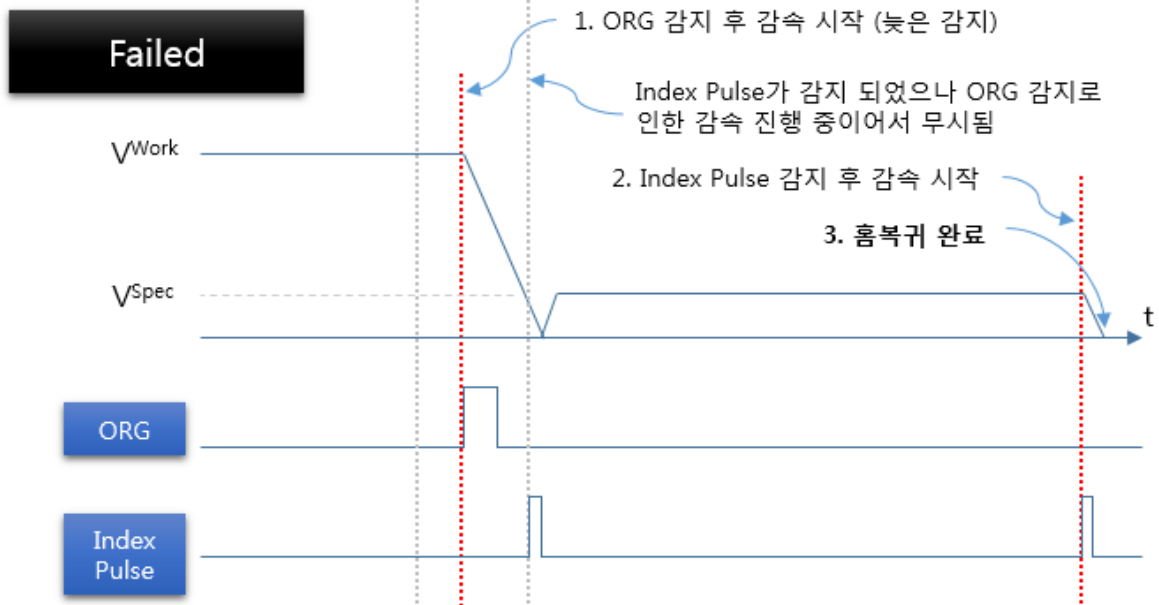

Case 1 1
 AddInfo 1
 Cause 1
 Solution 2
Case 2 3
 AddInfo 3
 Cause 3
 Solution 4

- Index Pulse , 1 (ORG)가 index Pulse , Index Pulse 1 index

Solution

- Index Pulse 1 1
- (Vwork)

Case 2

AddInfo

- 100 Homing Method Index Pulse(Z) Mode

Cause

- 100 Homing Method 가 .
- Index Pulse PDO() .
- Index Pulse Z ,

- Index Pulse 2 .

Solution

- Method 가 Homing
- Index Pulse ()
- Index Pulse Latch
- Index Pulse (Vspec) (Index Pulse)

From:

<http://comizoa.com/info/> - -