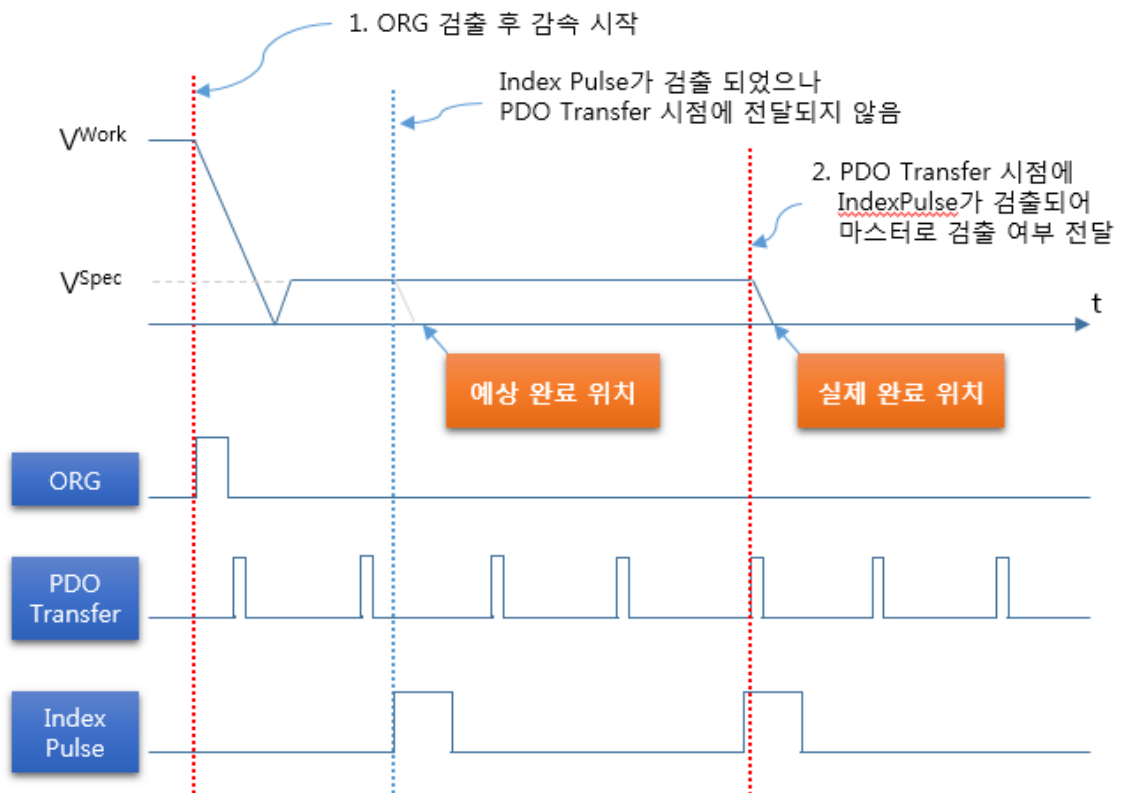

Case 1 1
 AddInfo 1
 Cause 1
 Solution 2
Case 2 3
 AddInfo 3
 Cause 3
 Solution 4

- Index Pulse , 1 (ORG)가 index Pulse , Index Pulse 1 index

Solution

- Index Pulse 1 1
- (Vwork)

Case 2

AddInfo

- 100 Homing Method Index Pulse(Z) Mode

Cause

- 100 Homing Method 가 .
- Index Pulse PDO() .
- Index Pulse Z ,

- Index Pulse 2 .

Solution

- Method 가 Homing
- Index Pulse ()
- Index Pulse Latch
- Index Pulse (Vspec) (Index Pulse)

From:

<http://comizoa.com/info/> - -