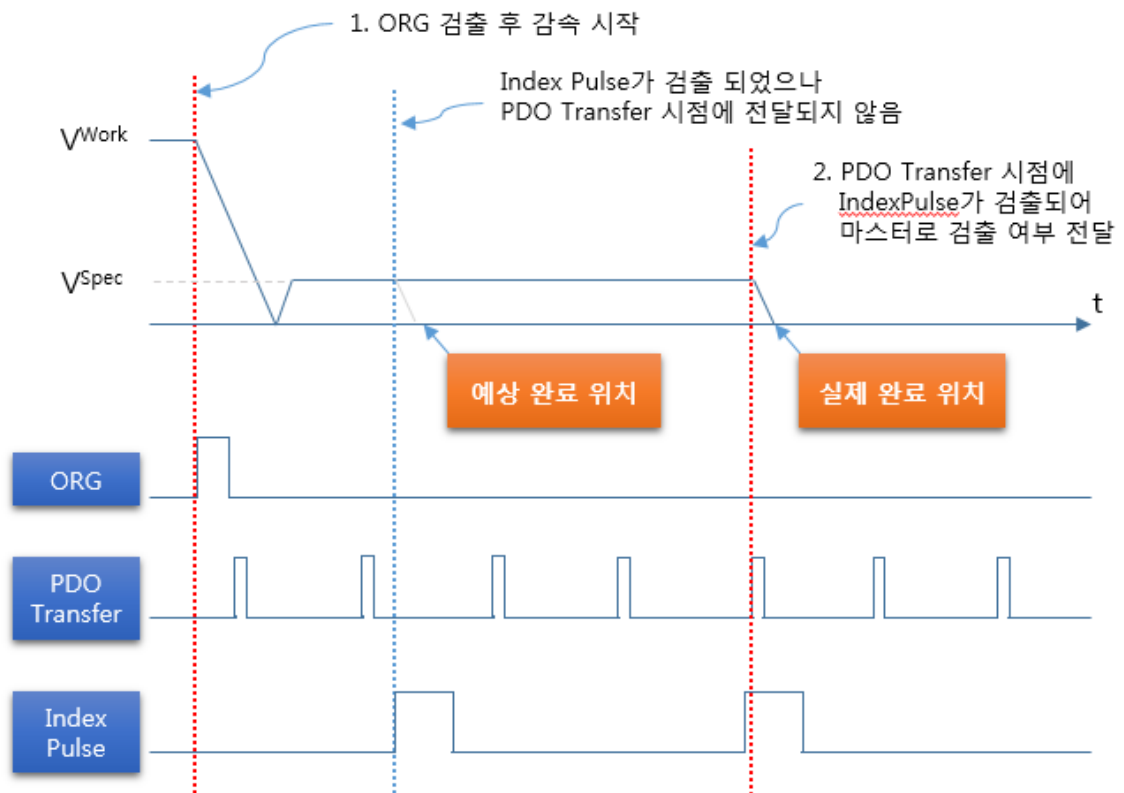

- Case 1 1
 - AddInfo 1
 - Cause 1
 - Solution 2
- Case 2 3
 - AddInfo 3
 - Cause 3
 - Solution 4

- Index Pulse , 1 (ORG)가 index Pulse , Index Pulse 1 index

Solution

- Index Pulse 1 1
- (Vwork)

Case 2

AddInfo

- 100 Homing Method Index Pulse(Z) Mode

Cause

- 100 Homing Method 가 .
- Index Pulse PDO() .
- Index Pulse Z ,

- Index Pulse 2 .

Solution

- Method 가 Homing
- Index Pulse ()
- Index Pulse Latch
- Index Pulse (Vspec) (Index Pulse)