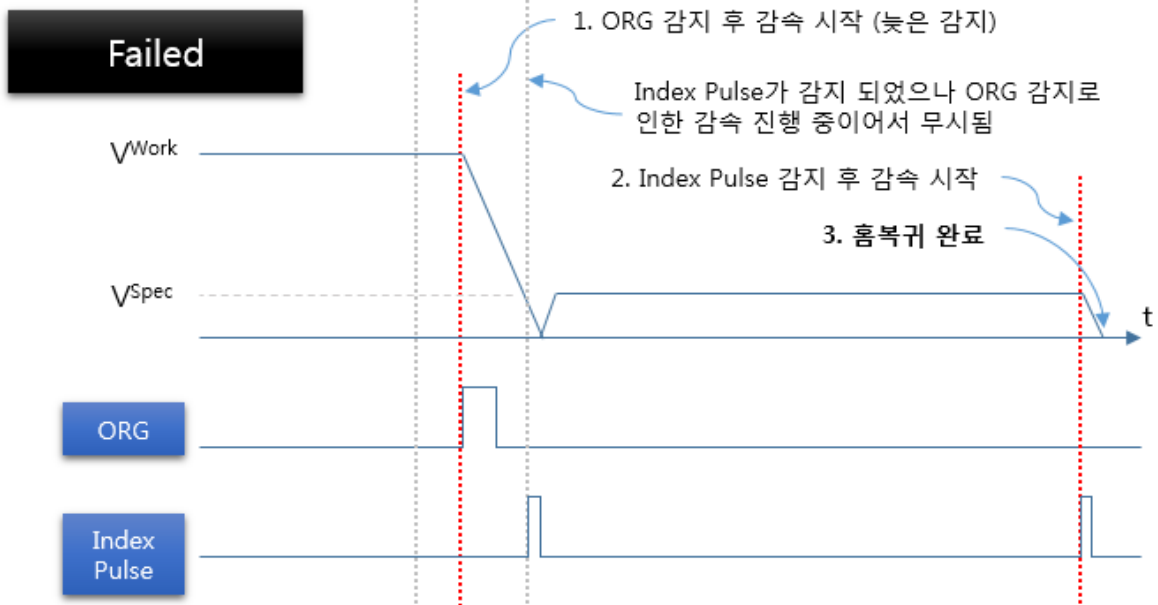

- Case 1 1
 - AddInfo 1
 - Cause 1
 - Solution 2
- Case 2 3
 - AddInfo 3
 - Cause 3
 - Solution 4

- Index Pulse , 1 (ORG)가 index Pulse , Index Pulse 1 index

Solution

- Index Pulse 1 1
- (Vwork)

Case 2

AddInfo

- 100 Homing Method Index Pulse(Z) Mode

Cause

- 100 Homing Method 가 .
- Index Pulse PDO() .
- Index Pulse Z ,

- Index Pulse 2 .

Solution

- Method 가 Homing
- Index Pulse ()
- Index Pulse Latch
- Index Pulse (Vspec) (Index Pulse)