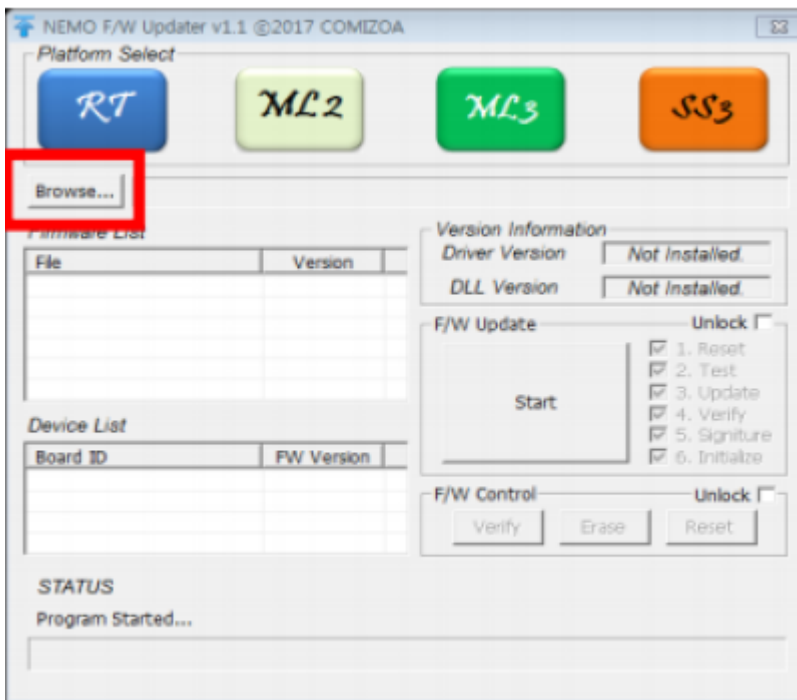

## NEMO Master Board

### NEMO Master Board

(NemoFWU.exe)

- 1. - Firmware - NemoFWU.exe
- 2. RT(LX520), ML2(LX530S), ML3(LX530), SS3(LX540/H)

- 가 DLL  
- Firmware DLL

- Browse .dat

- Start

From: <http://comizoa.com/info/> - -

Permanent link: [http://comizoa.com/info/doku.php?id=practice:nemo\\_%ED%8E%8C%EC%9B%A8%EC%96%B4\\_%EC%97%85%EB%8D%B0%EC%9D%B4%ED%8A%B8&rev=1625630726](http://comizoa.com/info/doku.php?id=practice:nemo_%ED%8E%8C%EC%9B%A8%EC%96%B4_%EC%97%85%EB%8D%B0%EC%9D%B4%ED%8A%B8&rev=1625630726)