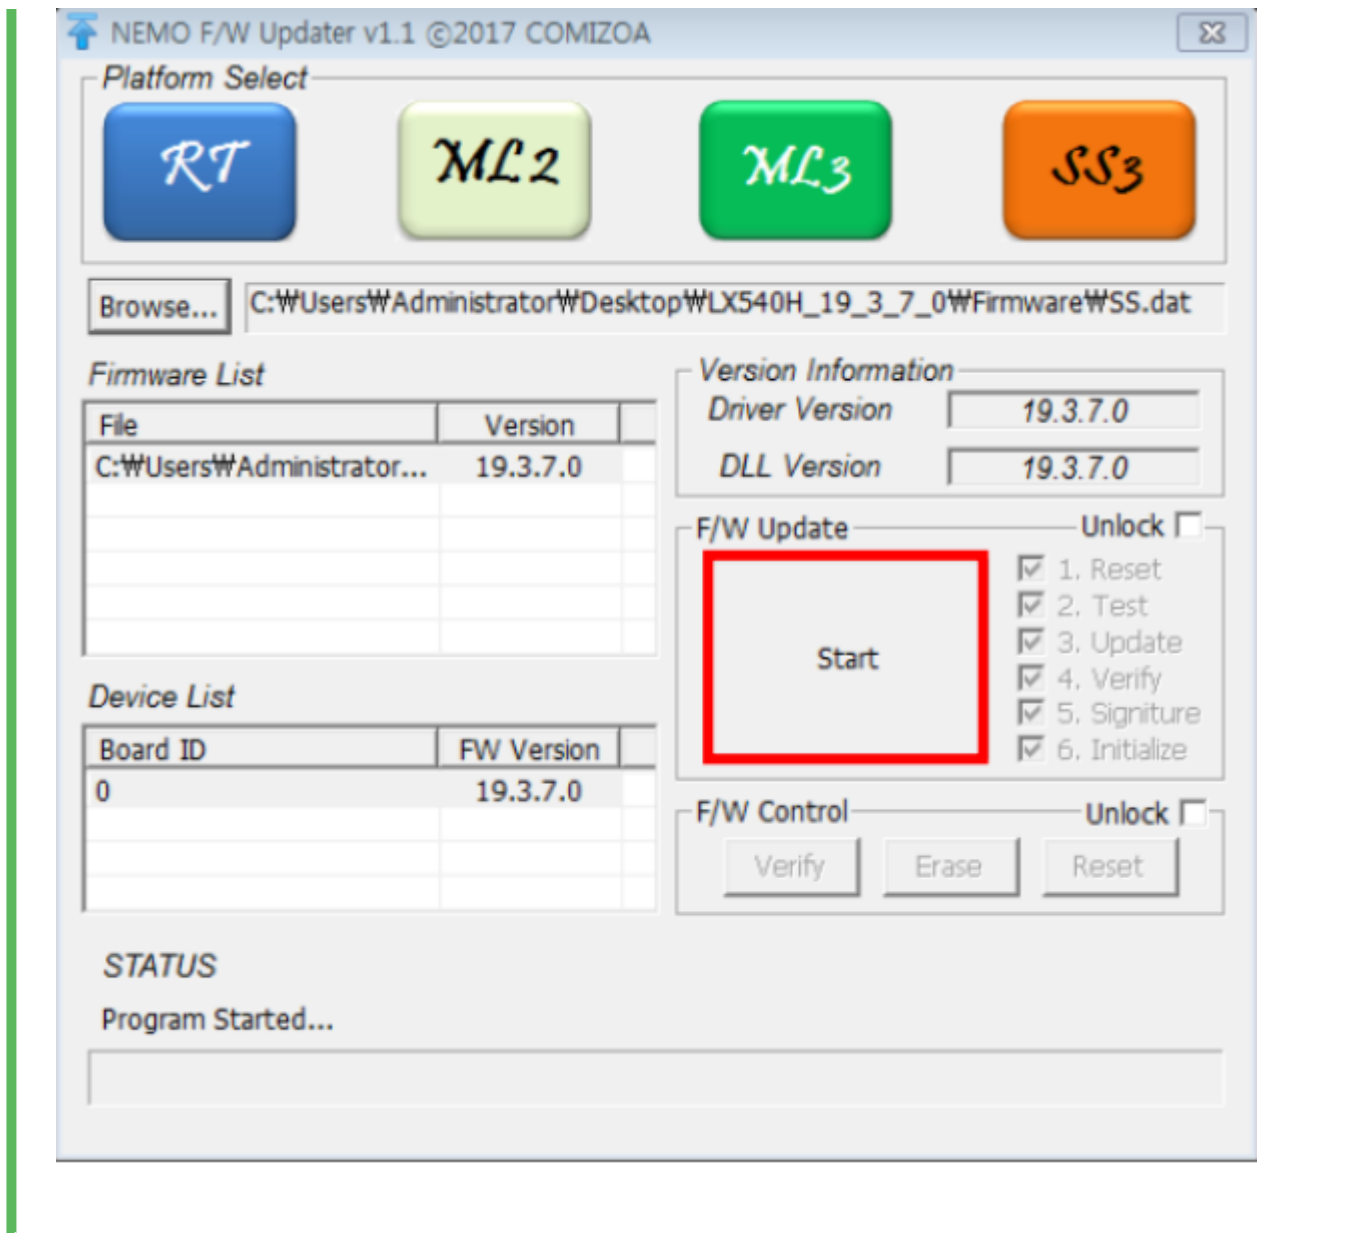

## NEMO Master Board

### NEMO Master Board

(NemoFWU.exe)

- 1. - Firmware - NemoFWU.exe
- 2. RT(LX520), ML2(LX530S), ML3(LX530), SS3(LX540/H)

- 가 DLL  
- Firmware DLL

- Browse .dat

- Start

From: <http://comizoa.com/info/> - -

Permanent link: [http://comizoa.com/info/doku.php?id=practice:nemo\\_%ED%8E%8C%EC%9B%A8%EC%96%B4\\_%EC%97%85%EB%8D%B0%EC%9D%B4%ED%8A%B8&rev=1625630726](http://comizoa.com/info/doku.php?id=practice:nemo_%ED%8E%8C%EC%9B%A8%EC%96%B4_%EC%97%85%EB%8D%B0%EC%9D%B4%ED%8A%B8&rev=1625630726)