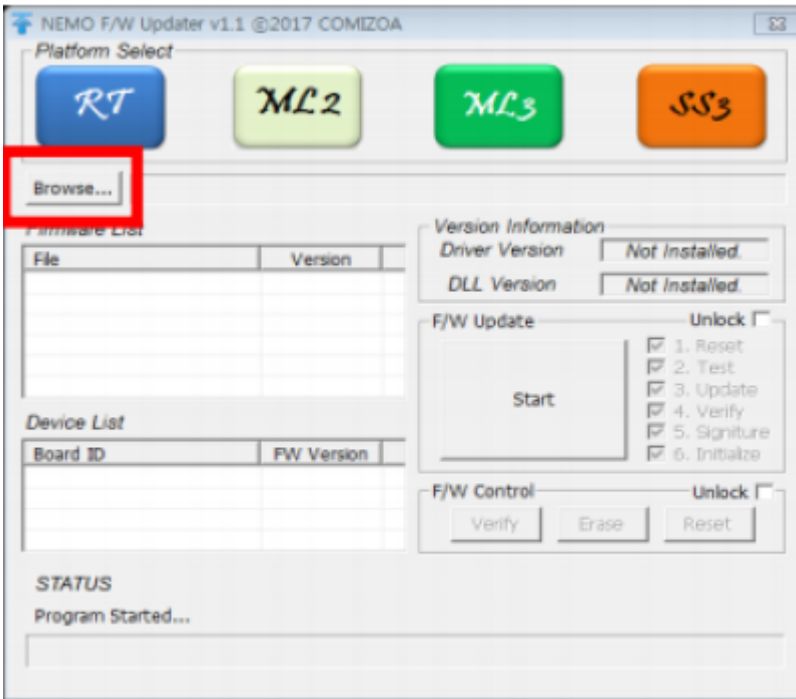

## NEMO Master Board

### NEMO Master Board

(NemoFWU.exe)

- 1. - Firmware - NemoFWU.exe
- 2. RT(LX520), ML2(LX530S), ML3(LX530), SS3(LX540/H)

- 가 DLL  
- Firmware DLL

- Browse .dat

- Start

From: <http://comizoa.com/info/> - -

Permanent link: [http://comizoa.com/info/doku.php?id=practice:nemo\\_%ED%8E%8C%EC%9B%A8%EC%96%B4\\_%EC%97%85%EB%8D%B0%EC%9D%B4%ED%8A%B8&rev=1629350582](http://comizoa.com/info/doku.php?id=practice:nemo_%ED%8E%8C%EC%9B%A8%EC%96%B4_%EC%97%85%EB%8D%B0%EC%9D%B4%ED%8A%B8&rev=1629350582)