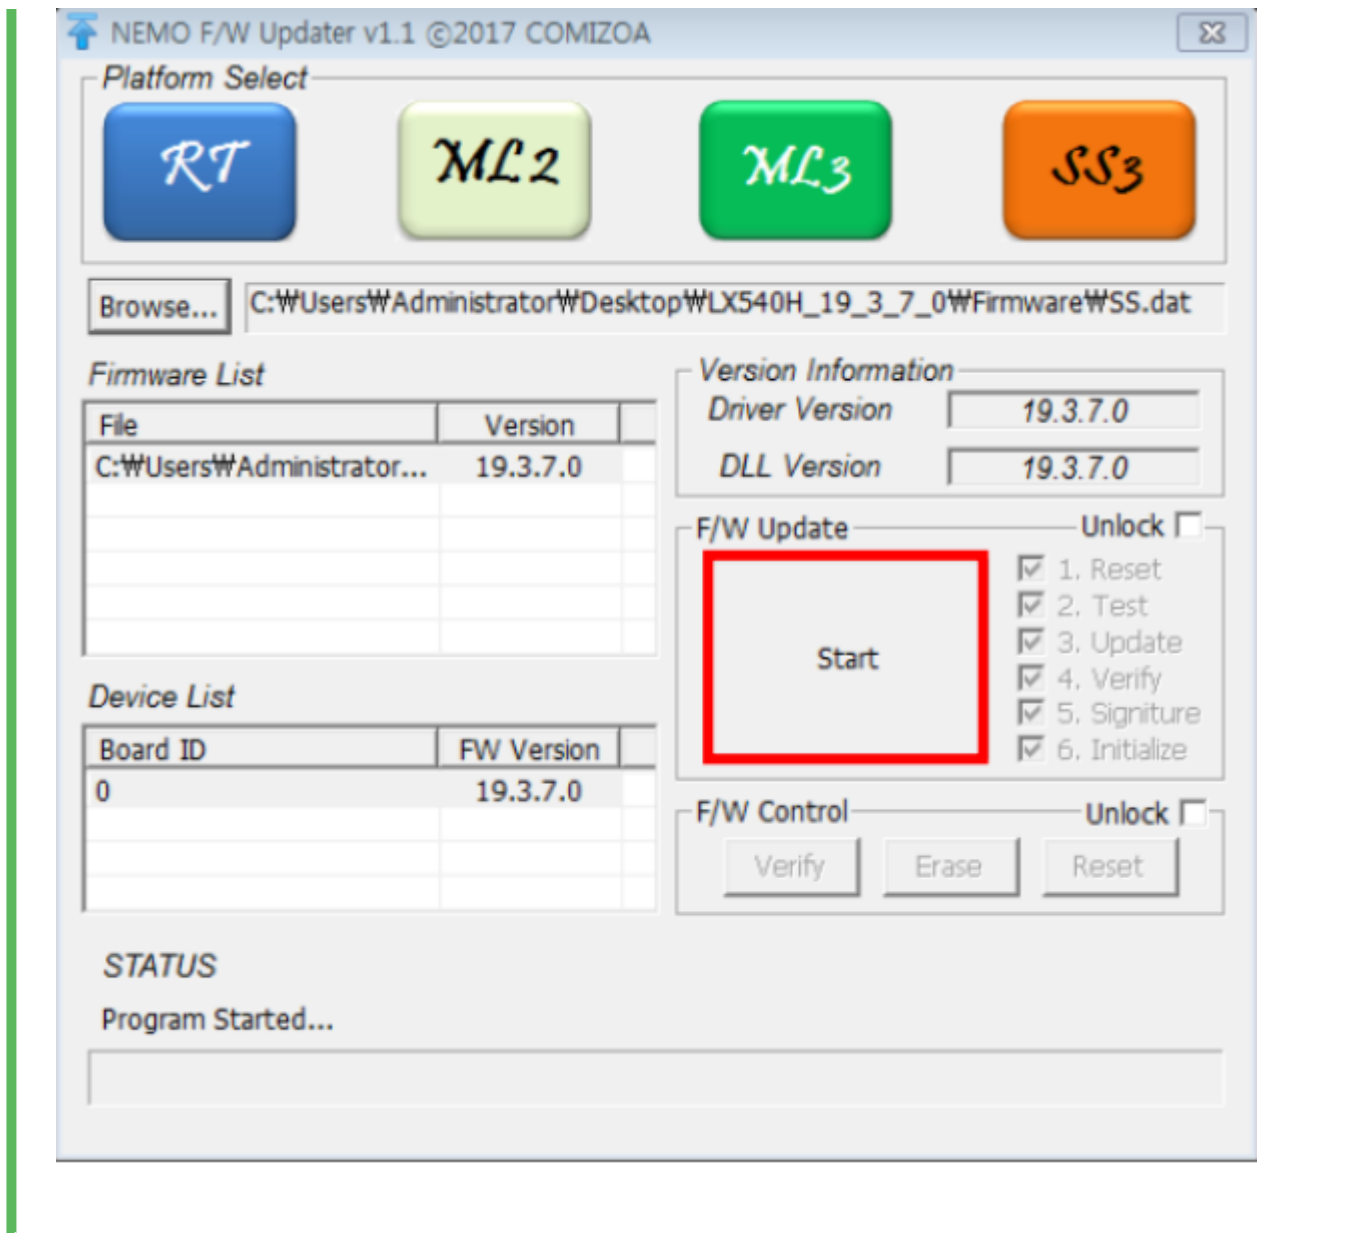

## NEMO Master Board

### NEMO Master Board

(NemoFWU.exe)

- 1. - Firmware - NemoFWU.exe
- 2. RT(LX520), ML2(LX530S), ML3(LX530), SS3(LX540/H)

- 가 DLL  
- Firmware DLL

- Browse .dat

- Start

From: <http://comizoa.com/info/> - -

Permanent link: [http://comizoa.com/info/doku.php?id=practice:nemo\\_%ED%8E%8C%EC%9B%A8%EC%96%B4\\_%EC%97%85%EB%8D%B0%EC%9D%B4%ED%8A%B8&rev=1629350582](http://comizoa.com/info/doku.php?id=practice:nemo_%ED%8E%8C%EC%9B%A8%EC%96%B4_%EC%97%85%EB%8D%B0%EC%9D%B4%ED%8A%B8&rev=1629350582)